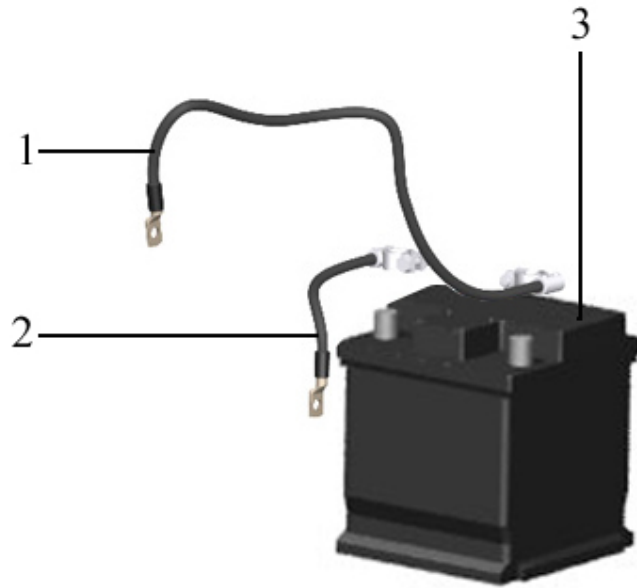

 10.3. Handle attachment, parts 43

11. Chassi 44

 11.1. Handle joints, parts 45

 11.2. Battery box, parts 46

 11.3. Belt tensioner 47

 11.3.1. Belt tensioner, cpl 48

 11.3.1. Belt tensioner, parts 49

11.4. Chassi, parts	50
12. Vibrations unit	52
12.1. Shaft with cog wheel, parts	53
12.2. Coupling shaft	55
12.3. V-belt	56
12.4. Housing, parts	57
13. Base plate cpl.	58
14. Vulkollan plate (Accessories)	59
14.1. Vulkollan plate, parts	60
14.1. Vulkollan plate, complete	61
15. Service kit	62

1. DECALS

Pos	Part.No	Label	No
1	207065	DECAL	1
2	307092	DECAL ENGINE SPEED CONTROL	1
3	304064	DECAL FB255	2
4	305032	DECAL	1
5	303122	DECAL	1

2. ELECTRIC SYSTEM

Pos	Label
1	Electric components, panel
2	Battery, parts
3	Buzzer
4	Electric components, handle

2.1. ELECTRIC COMPONENTS, PANEL

Pos	Part.No	Label	No
1	100911	CIRCUIT BREAKER VIBR. ON / OFF	1
2	100915	LED ELEMENT	2
3	100903	START SWITCH	1
4	303121	WIRING HARNESS	1
5	303127	CABLE	1

2.2. BATTERY, PARTS