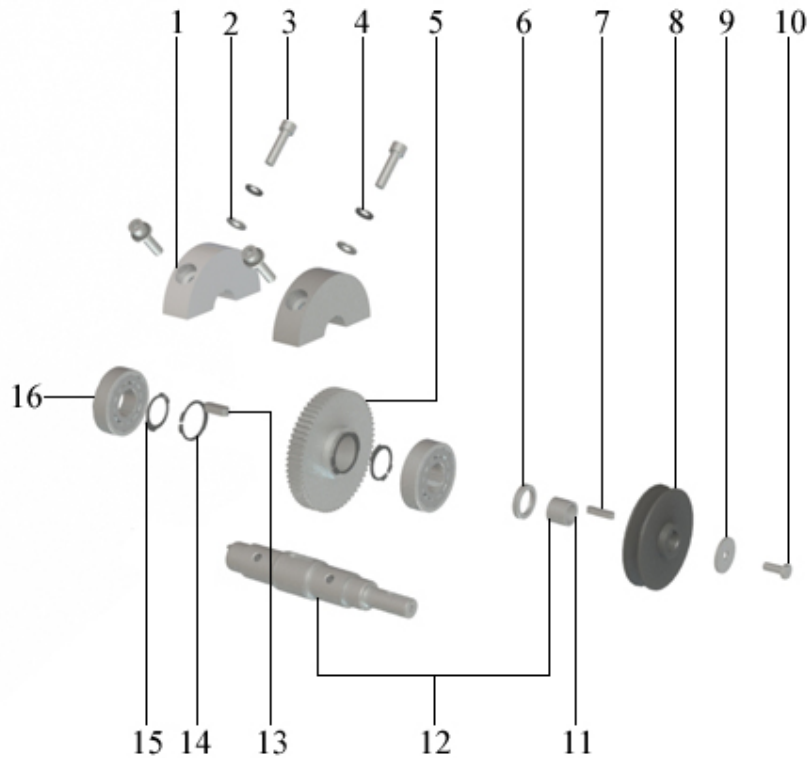

12.2. COUPLING SHAFT

Pos	Part.No	Label	No
1	303098	WEIGHT	2
2	100301	WASHER / BRB 8,4x16 HB200 fzb	4
3	100104	BOLT / MC6S 10x45 12,9	4
4	100313	WASHER / HS10	4
5	203029	COG WHEEL	1
6	100604	RADIAL SEALING / 25x35x6 CCP VITON	1
7	100400	FLAT KEY / RK 6x6x30 H9	1
8	207008	V-BELT PULLEY	1
9	100306	WASHER / SRKB 9x35x3 HB200 fzb	1
10	100100	BOLT / M6S 8x20 8.8 fzb	1
11	100502	INNER RING / LRT 20x25x20,5	1
12	303065	MOUNTED SHAFT	1
13	100410	FLAT KEY / RK 10x8x36	1
14	100411	CIRCLIP / SGA 45	1
15	100431	CIRCLIP / A40x1,75K	1
16	100505	ROLLER BEARING / NJ 308E-C3	2