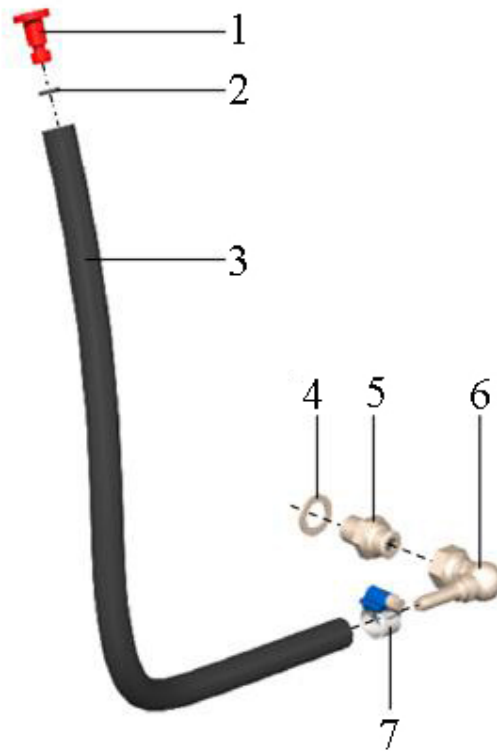

3.6. OIL DRAIN HOSE, PARTS

Pos	Part.No	Label	No
1	202066	PLUG	1
2	100609	O-RING / 6,3x2,4 NBR 70	1
3	101310	BLEEDER PIPE	1
4	101010	RUBBER/STEEL WASHER R3/8	1
5	101026	COUPLING / R3/8UF-M16x1,5UF	1
6	101030	PIPE CONNECTOR / R3/890T-3/8	1
7	100414	HOSE CLIP	1