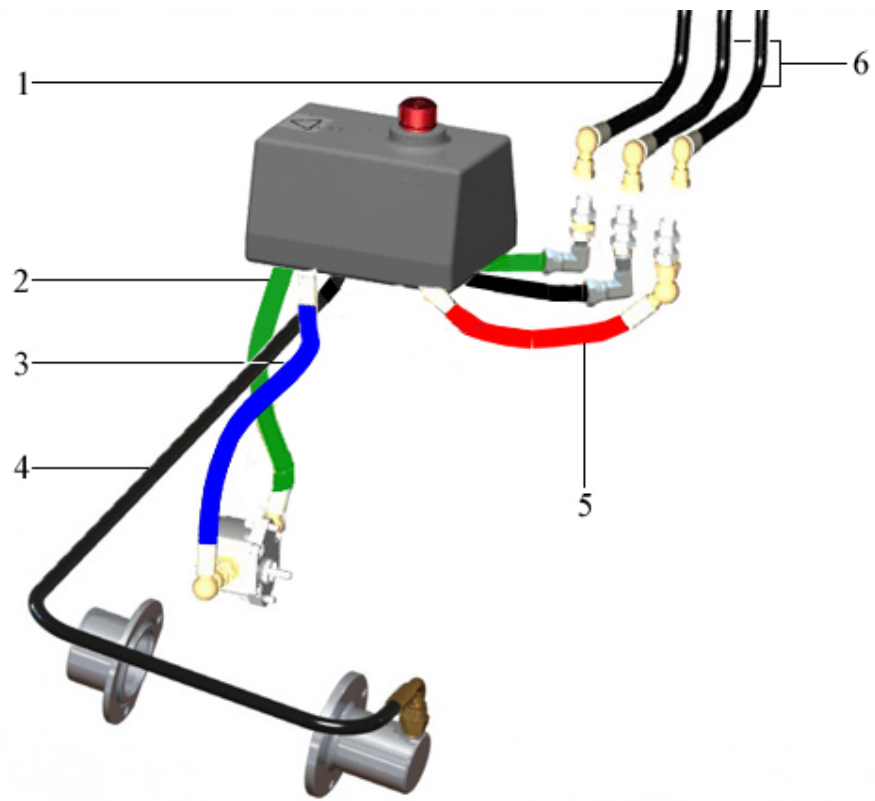

5.4. HYDRAULIC, HOSES

Pos	Part.No	Label	No
1	303102	HYDRAULIC HOSE	1
2	304502	HYDRAULIC HOSE	1
3	304503	HYDRAULIC HOSE	1
4	304501	HYDRAULIC HOSE	1
5	303099	HYDRAULIC HOSE	1
6	303262	HYDRAULIC HOSE	2