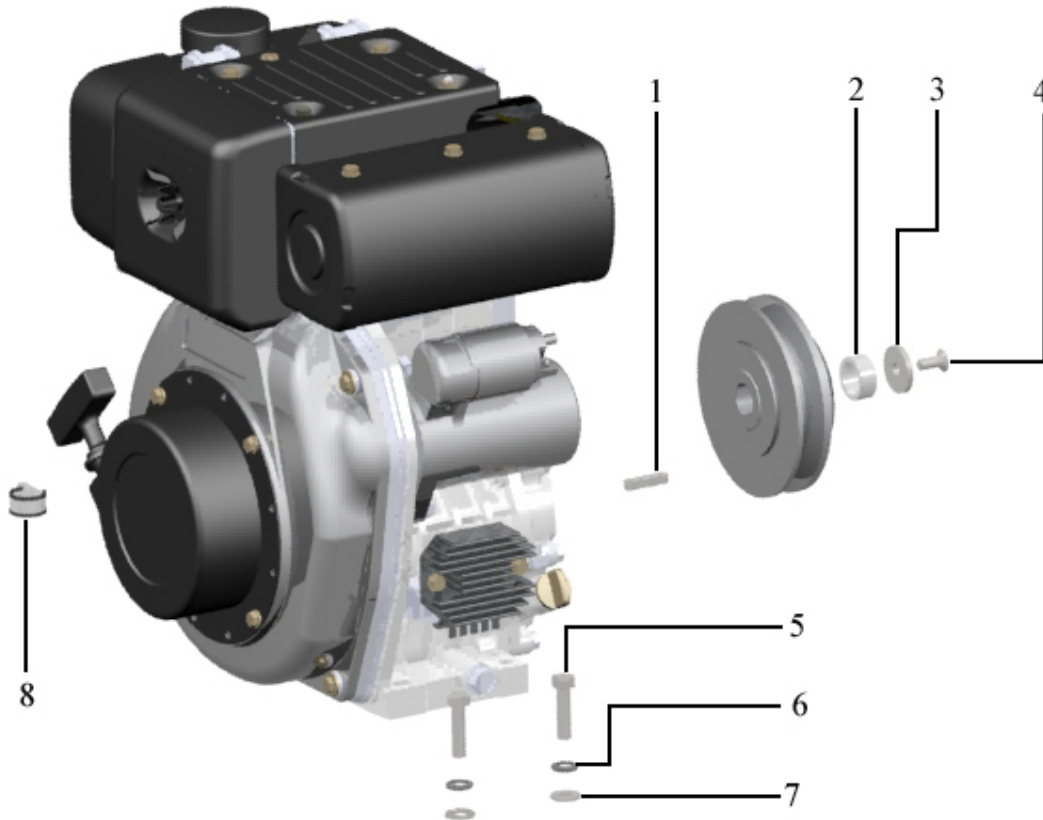

3.1. MOUNTING PARTS

Pos	Part.No	Label	No
1	101866	KEY	1
2	202231	DISTANCE SLEEVE	1
3	202020	WASHER	1
4	100106	BOLT / MF6S 8x20 8.8 fzb	1
5	100136	BOLT / M6S 10x40 8.8 fzb	4
6	100310	WASHER / HS12	4
7	100301	WASHER / BRB 8,4x16 HB200 fzb	4
8	100439	RUBBER-COVERED CLIP / 22 mm	1