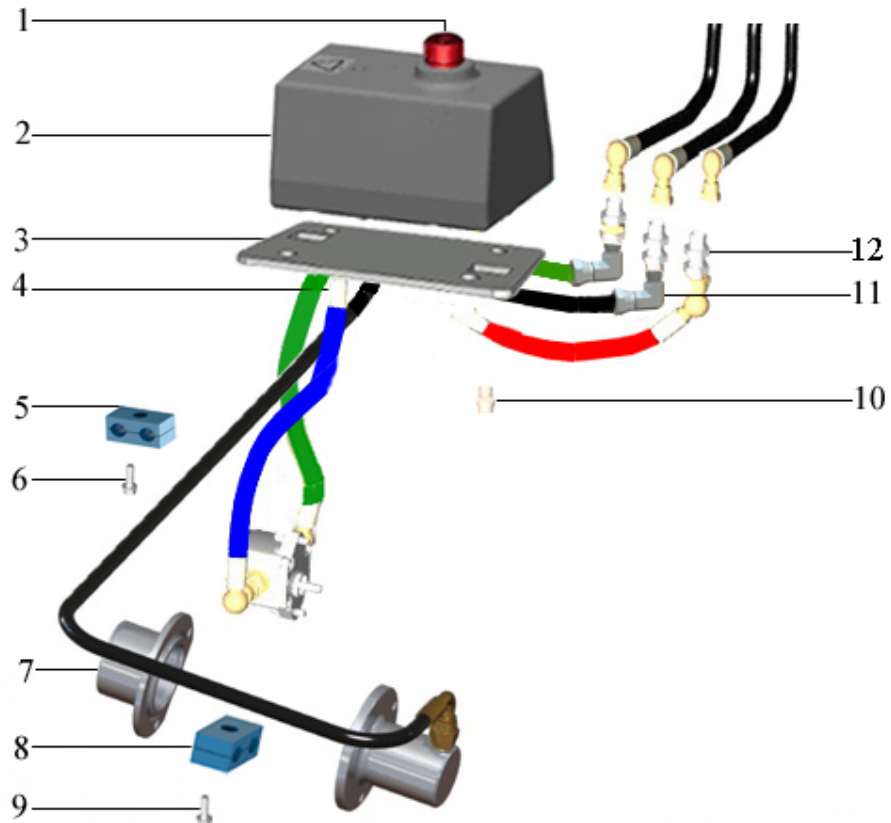

5.5. HYDRAULIC MOUNTING, PARTS

Pos	Part.No	Label	No
1	1001444	BREATHER CAP	1
2	303025	HYDRAULIC OIL TANK	1
3	303267	PLATE	1
4	1010042	ADAPTER	1
5	1010040	DOUBLE CLAMP	1
6	1001129	BOLT / M6SZ 8x25 FZB	1
7	303052	BEARING CAP	1
8	1010040	DOUBLE CLAMP	1
9	1001129	BOLT / M6SZ 8x25 FZB	1
10	101007	COUPLING / R1/4UF-R1/4UF	2
11	1010042	ADAPTER	2
12	101003	COUPLING R1/4"UF-R1/4"UF	3