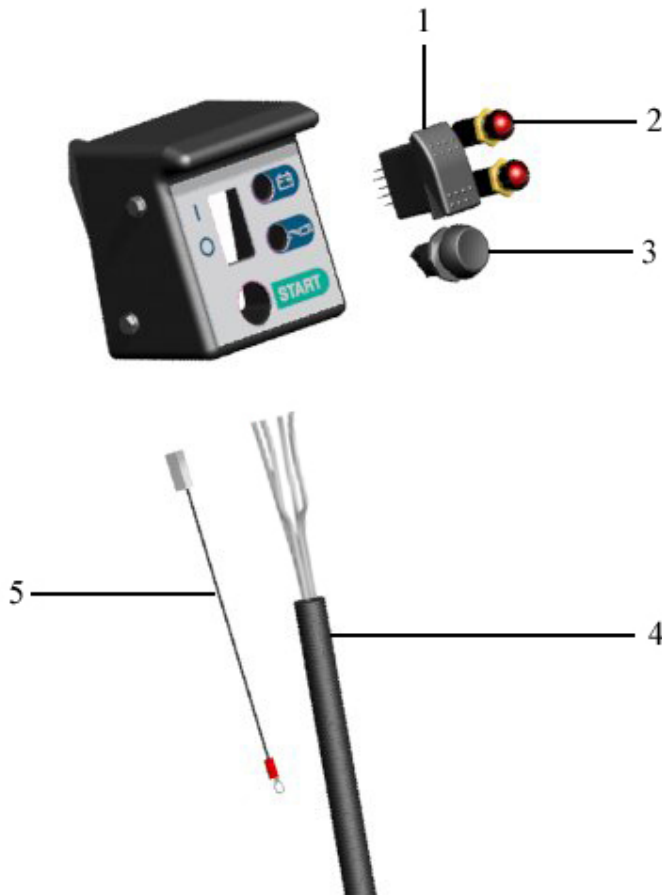

 10.3. Handle attachment, parts 43

11. Chassi 44

 11.1. Handle joints, parts 45

 11.2. Battery box, parts 46

 11.3. Belt tensioner 47

 11.3.1. Belt tensioner, cpl 48

 11.3.1. Belt tensioner, parts 49

11.4. Chassi, parts	50
12. Vibrations unit	52
12.1. Shaft with cog wheel, parts	53
12.2. Coupling shaft	55
12.3. V-belt	56
12.4. Housing, parts	57
13. Base plate cpl.	58
14. Vulkollan plate (Accessories)	59
14.1. Vulkollan plate, parts	60
14.1. Vulkollan plate, complete	61
15. Service kit	62

1. DECALS

Pos	Part.No	Label	No
1	207065	DECAL	1
2	307092	DECAL ENGINE SPEED CONTROL	1
3	304064	DECAL FB255	2
4	305032	DECAL	1
5	303122	DECAL	1

2. ELECTRIC SYSTEM

Pos	Label
1	Electric components, panel
2	Battery, parts
3	Buzzer
4	Electric components, handle

2.1. ELECTRIC COMPONENTS, PANEL

Pos	Part.No	Label	No
1	100911	CIRCUIT BREAKER VIBR. ON / OFF	1
2	100915	LED ELEMENT	2
3	100903	START SWITCH	1
4	303121	WIRING HARNESS	1
5	303127	CABLE	1

2.2. BATTERY, PARTS