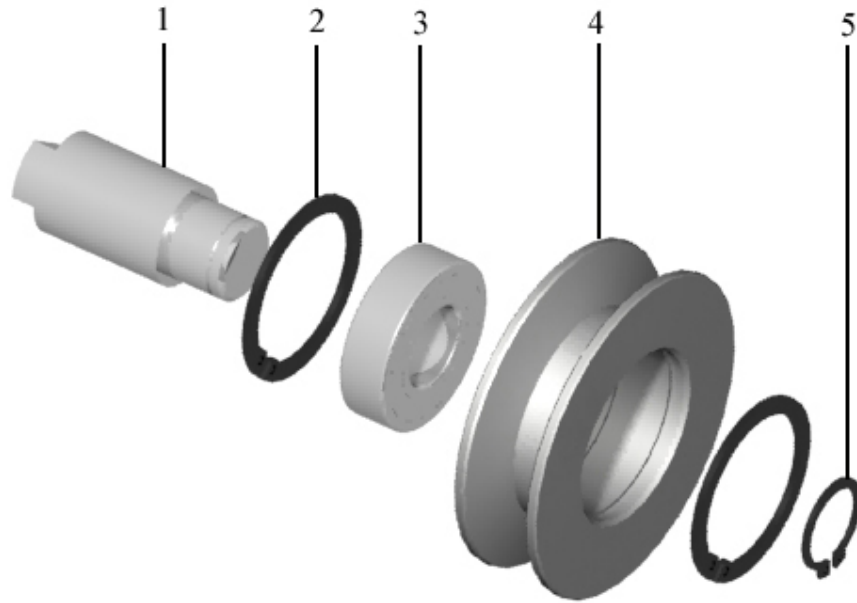

11. CHASSI

Pos	Label
1	Handle joints, parts
2	Battery box, parts
3	Belt tensioner
4	Chassi, parts

11.1. HANDLE JOINTS, PARTS

Pos	Part.No	Label	No
1	100151	BOLT / M6S 10x25 8.8 fzb	4
2	100702	SUSPENSION UNIT	1
3	201640	MOUNTING CLAMP	1
4	100220	NUT / LOCKING M6MF M10	4

11.2. BATTERY BOX, PARTS

Pos	Part.No	Label	No
1	100223	NUT / M6MF M6	4
2	100725	VIBRATION ISOLATOR	4
3	1001115	BOLT / MELC6S M6x8 10.9 FZB	4
4	203194	STRAP	1
5	303067	BATTERY BOX	1

11.3. BELT TENSIONER

Pos	Label
1	Belt tensioner, cpl
1	Belt tensioner, parts

11.3.1. BELT TENSIONER, CPL

Pos	Part.No	Label	No
1	303104	BELT TENSIONER	1

11.3.1. BELT TENSIONER, PARTS

Pos	Part.No	Label	No
1	303097	SHAFT	1
2	100465	CIRCLIP / SGH 42	2
3	100530	BEARING / 6004 DDU C3 ENSS6	1
4	303096	BELT WHEEL	1
5	100466	CIRCLIP / SGA 20	1