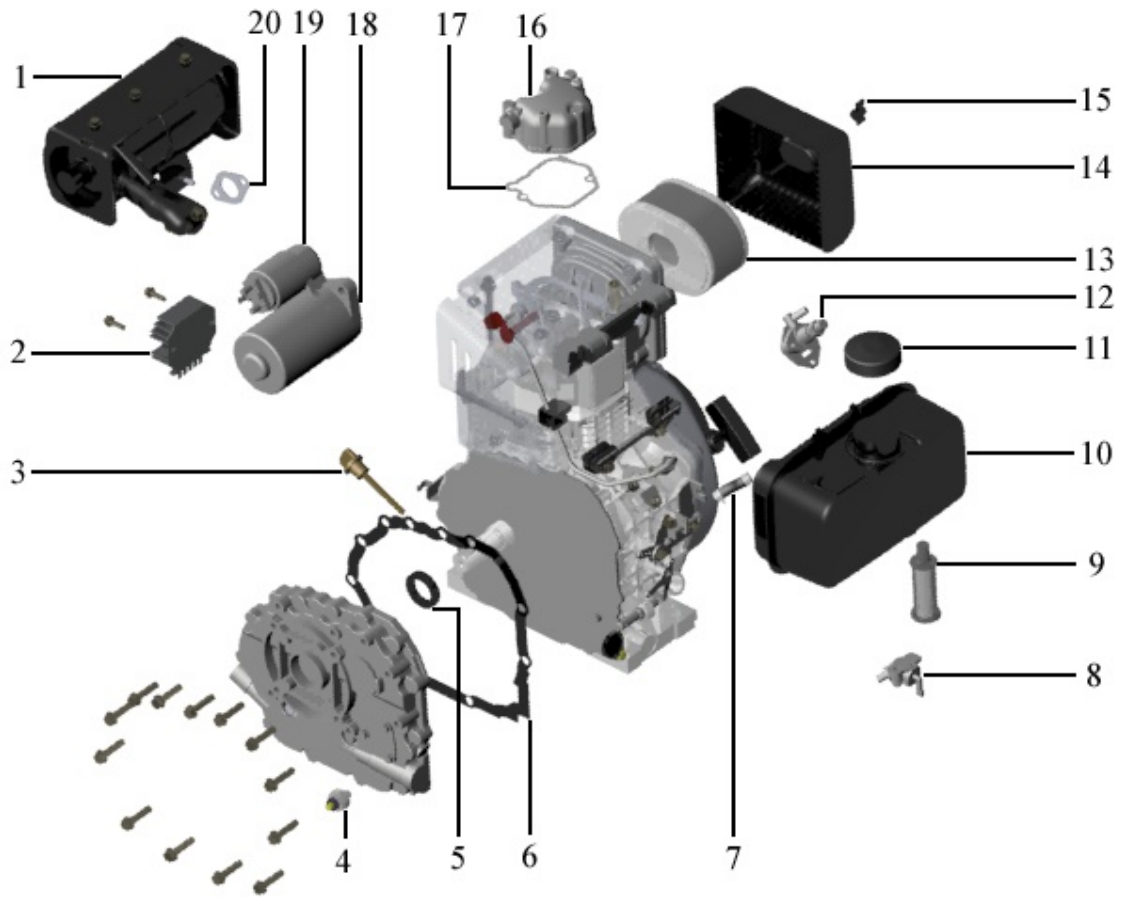

3.12. ENGINE, PARTS

Pos	Part.No	Label	No
1	101936	MUFFLER	1
2	101926	REGULATOR	1
3	101252	DIP STICK / YANMAR	1
4	101711	OIL PRESSURE CONTACT	1
5	101937	RADIAL SEALING, CRANKSHAFT	1
6	101938	SEAL, CRANKCASE	1
7	101939	PIPE, FUEL OIL	1
8	101265	FUEL COCK	1
9	101212	FUEL FILTER	1
10	101940	TANK-FUEL	1
11	101228	TANK COVER	1
12	101941	FUEL PUMP ASSY	1
13	101860	AIR FILTER	1
14	101942	AIR FILTER LOCK	1
15	101943	NUT	1
16	101944	BONNET ASSY, HEAD	1
17	101945	VALVE HOUSING SEAL	1
18	101840	STARTER	1
19	101226	SOLENOID	1
20	101946	GASKET, MUFFLER	1