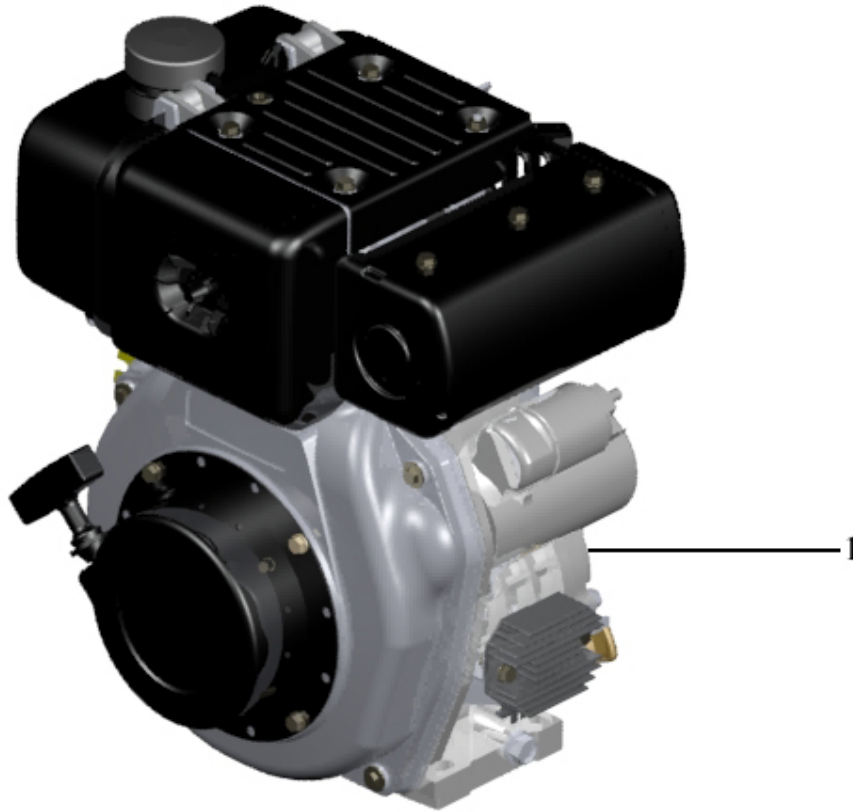

3.12. ENGINE CPL. FROM 2019 MAY

Pos	Part.No	Label	No
1	1018105	DIESEL ENGINE / YANMAR L70V	1