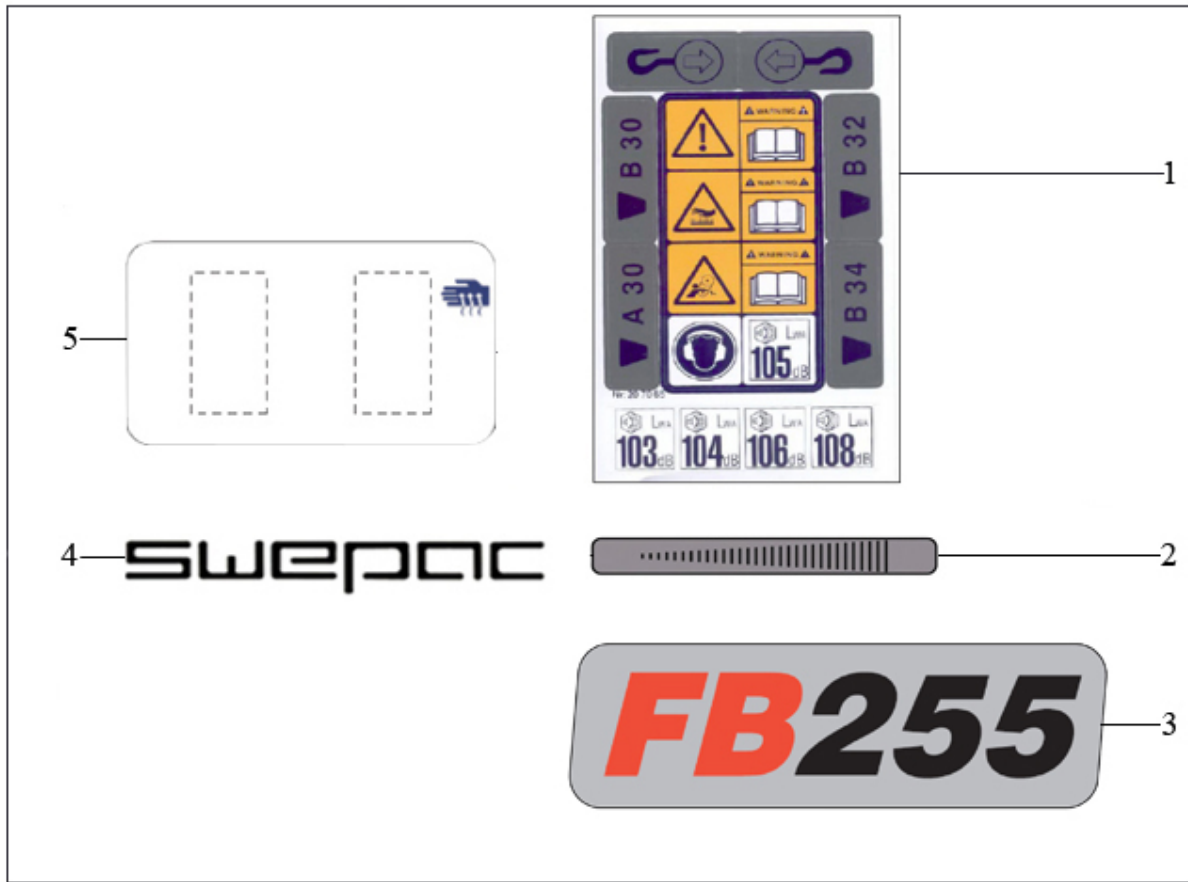

1. DECALS

Pos	Part.No	Label	No
1	207065	DECAL	1
2	307092	DECAL ENGINE SPEED CONTROL	1
3	304064	DECAL FB255	2
4	305032	DECAL	1
5	303122	DECAL	1

2. ELECTRIC SYSTEM

Pos	Label
1	Electric components, panel
2	Battery, parts
3	Buzzer
4	Electric components, handle