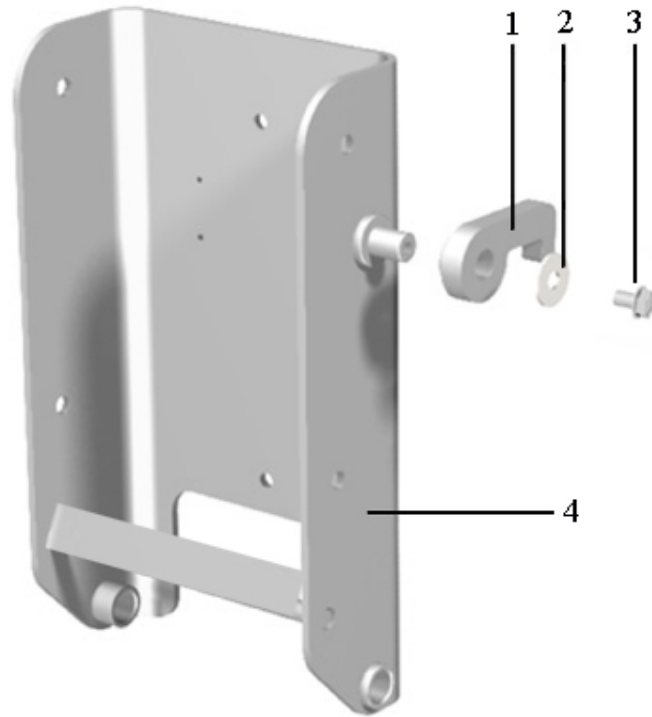

9. PROTECTIVE FRAME

Pos	Part.No	Label	No
1	304602	PROTECTIVE FRAME CPL.	1

10. HANDLE

Pos	Label
1	Handle, parts
2	Hook, parts
3	Handle attachment, parts

10.1. HANDLE, PARTS

Pos	Part.No	Label	No
1	1001136	BOLT / M6SF 6x10 fzb	2
2	308165	HANDLE	1
3	303012	HANDLE BRACKET	1
4	1001127	BOLT / M6SF 10x14 FZB	4
5	100746	VIBRATIONS ISOLATOR	4
6	1001127	BOLT / M6SF 10x14 FZB	4
7	100191	SCREW / K6S 6X12 4.2 fzb	2
8	1009020	CABLE BUSHING	1
9	1001126	BOLT / M6SZ 6x16 FZB	8
10	307681	COVER PLATE	1
11	100223	NUT / M6MF M6	4
12	306517	BRACKET	2
13	101123	SPACE RING	4
14	100987	COVER	2
15	101188	SCREW / MC6S 8X16 8.8 FZB	2
16	307813	HANDLE CPL	1

10.2. HOOK, PARTS

Pos	Part.No	Label	No
1	203162	HOOK	1
2	100309	WASHER / SRKB 9x28x2 HB200 fzb	1
3	1001124	SCREW / M6SF 8x12 8.8 FZB	1
4	303012	HANDLE BRACKET	1

10.3. HANDLE ATTACHMENT, PARTS

Pos	Part.No	Label	No
1	201547	CLEAT RIGHT	1
2	201548	CLEAT LEFT	1
3	100708	IMPACT DAMPER	2
4	100129	BOLT / MC6S 8x12 8.8 fzb	2
5	201550	STUD SCREW	1
6	201526	BUSHING	2
7	100221	NUT / LOCKING M6MF M8	2