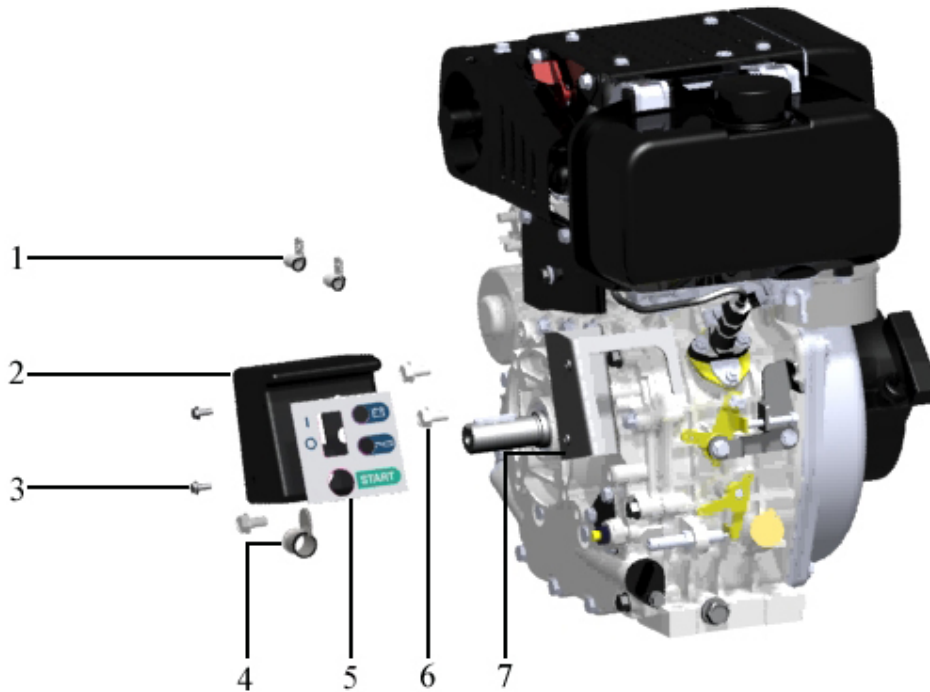

4. PANEL, PARTS

Pos	Part.No	Label	No
1	100413	RUBBER-COVERED CLIP / 10 mm	2
2	303110	PANEL	1
3	1001142	BOLT / M6SF 5x12 FZB	2
4	100462	RUBBER-COVERED CLIP 19 mm-M8	1
5	303146	DECAL	1
6	1001125	BOLT / M6SF 8x16 8.8 FZB	3
7	303109	BRACKET	1