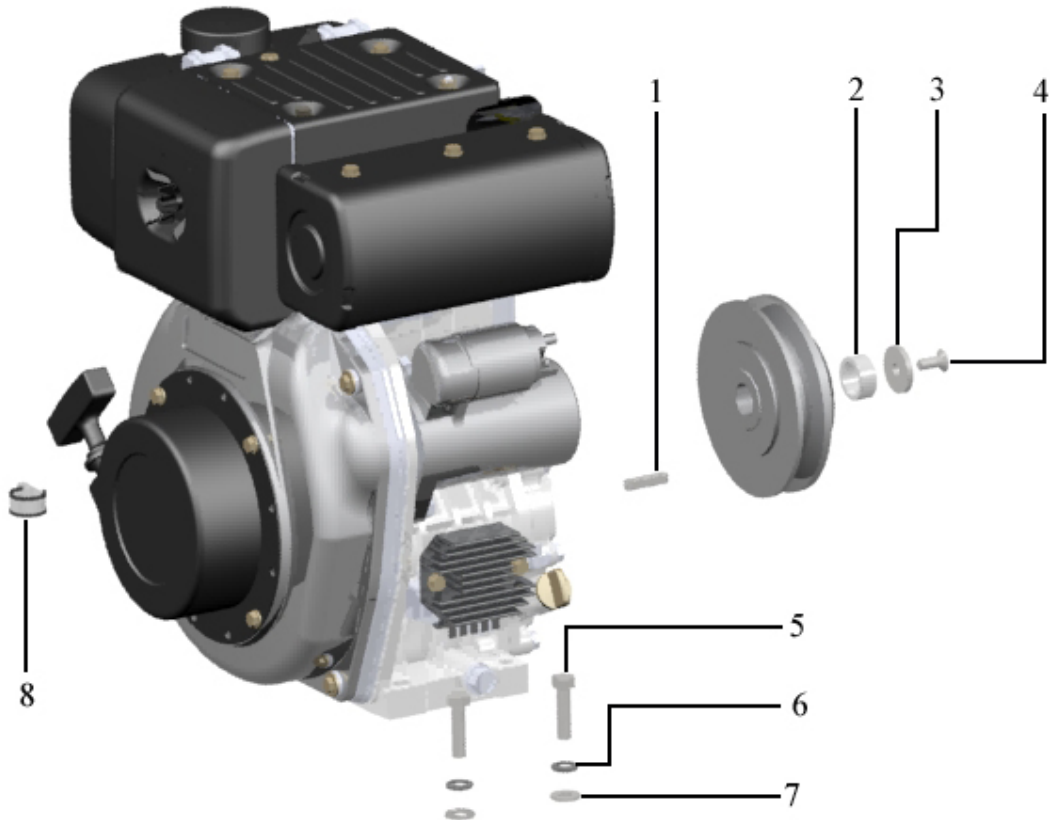

3.4. MOUNTING PARTS

Pos	Part.No	Label	No
1	101866	KEY	1
2	202231	DISTANCE SLEEVE	1
3	202020	WASHER	1
4	100106	BOLT / MF6S 8x20 8.8 fzb	1
5	100136	BOLT / M6S 10x40 8.8 fzb	4
6	100310	WASHER / HS12	4
7	100301	WASHER / BRB 8,4x16 HB200 fzb	4
8	100439	RUBBER-COVERED CLIP / 22 mm	1