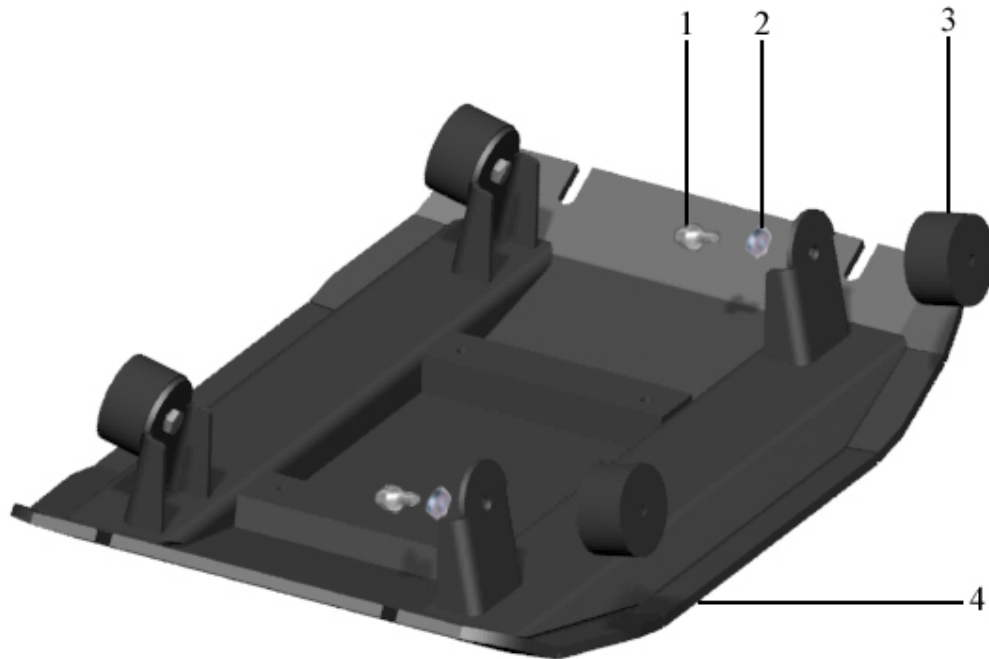

13. BASE PLATE CPL.

Pos	Part.No	Label	No
1	100125	BOLT / M6S 12x20 8.8 fzb	4
2	100303	WASHER / BRB 13,0x24 HB200 fzb	4
3	100732	VIBRATIONS ISOLATOR	4
4	303027	BASE PLATE	1