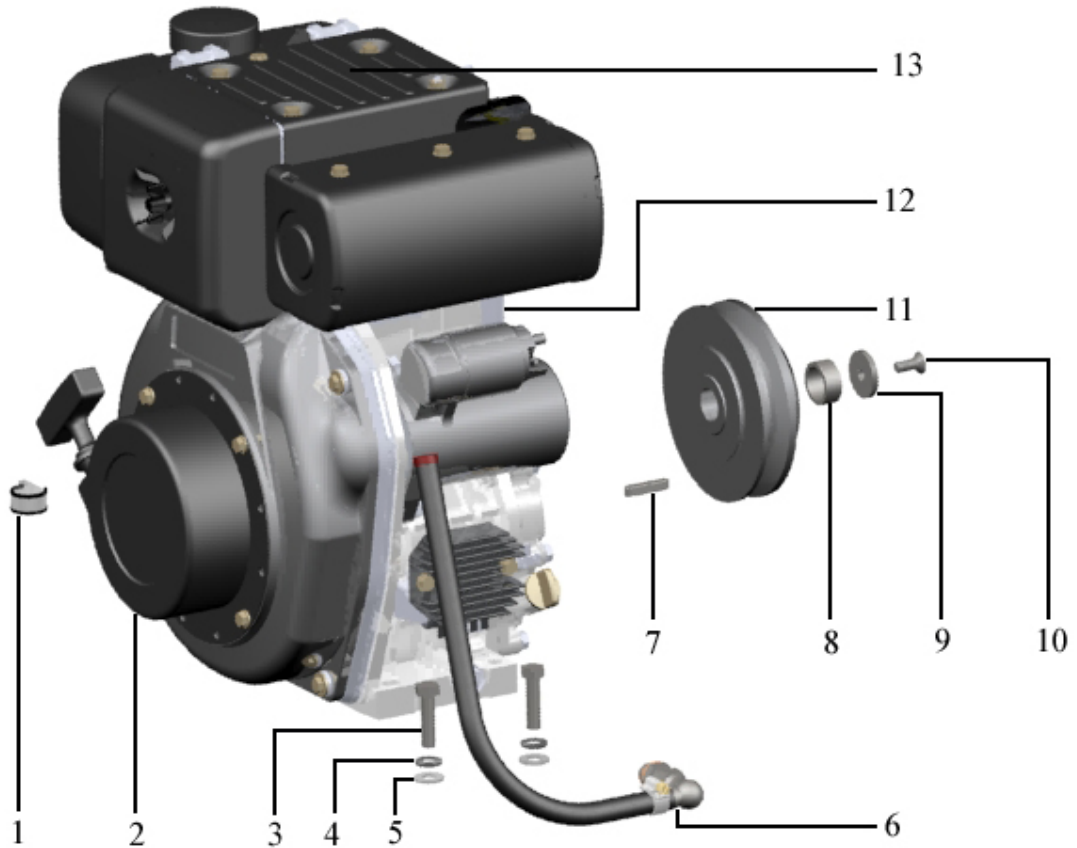

Pos	Part.No	Label	No
1	303125	BATTERY CABLE +	1
2	303126	BATTERY CABLE -	1
3	100977	BATTERY	1

2.3. BUZZER

Pos	Part.No	Label	No
1	301255	BRACKET	1
2	100974	BUZZER CPL.	1

2.4. ELECTRIC COMPONENTS, HANDLE

Pos	Part.No	Label	No
1	100909	CIRCUIT BREAKER HANDLE HEATING	1
2	301170	HANDLE HEATER	1
3	303121	WIRING HARNESS	1

3. ENGINE CPL.

Pos	Label
1	Mounting parts
2	Hand start parts
2	Hand start cpl.
3	Mounting parts
4	Mounting parts
5	Mounting parts
6	Oil drain hose, parts
7	Mounting parts
8	Mounting parts
10	Mounting parts
11	Centrifugal clutch, parts
11	Centrifugal clutch cpl.
12	Engine, parts
12	Engine cpl. Unto 2019 April
12	Engine cpl. From 2019 May
13	Nozzle, parts