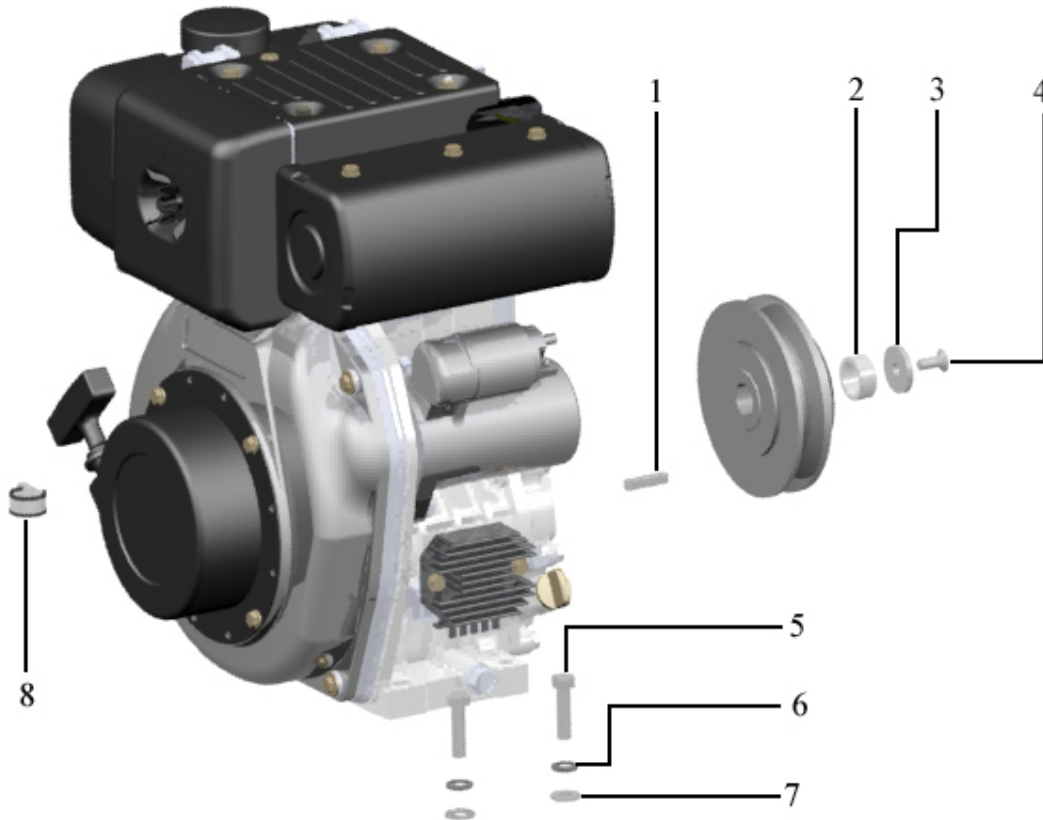

3.7. MOUNTING PARTS

Pos	Part.No	Label	No
1	101866	KEY	1
2	202231	DISTANCE SLEEVE	1
3	202020	WASHER	1
4	100106	BOLT / MF6S 8x20 8.8 fzb	1
5	100136	BOLT / M6S 10x40 8.8 fzb	4
6	100310	WASHER / HS12	4
7	100301	WASHER / BRB 8,4x16 HB200 fzb	4
8	100439	RUBBER-COVERED CLIP / 22 mm	1