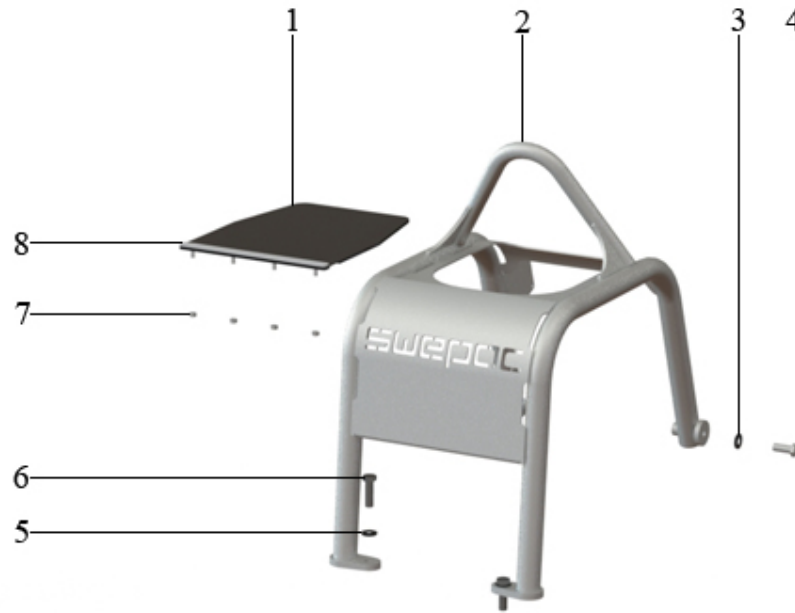

8. PROTECTIVE FRAME, PARTS

Pos	Part.No	Label	No
1	304039	COVER	1
2	304035	PROTECTIVE FRAME	1
3	100310	WASHER / HS12	2
4	100125	BOLT / M6S 12x20 8.8 fzb	2
5	100310	WASHER / HS12	1
6	100168	BOLT / M6S 12x30 8.8 fzb	2
7	100207	NUT / LOCKING6 BH8 låg fzb	4
8	304034	BRACKET	1