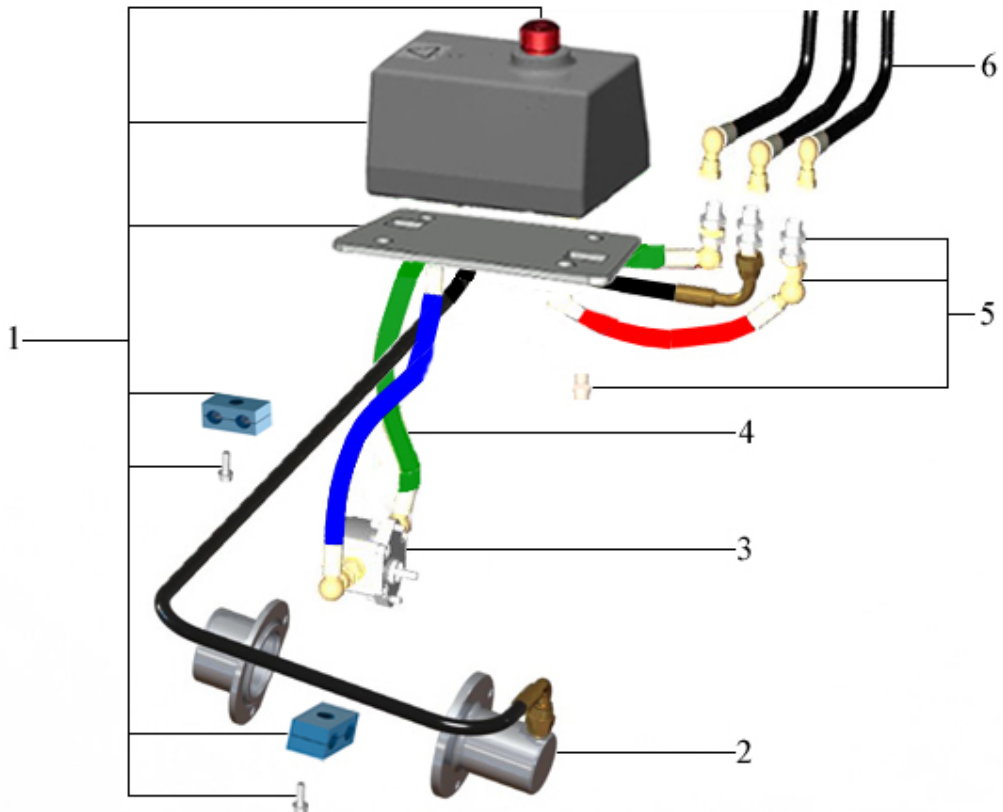

5. HYDRAULIC SYSTEM

Pos	Label
1	Hydraulic mounting, parts
2	Cylinder, parts
3	Hydraulic pump, parts
4	Hydraulic, hoses
5	Hydraulic mounting, parts
6	Hydraulic, handle