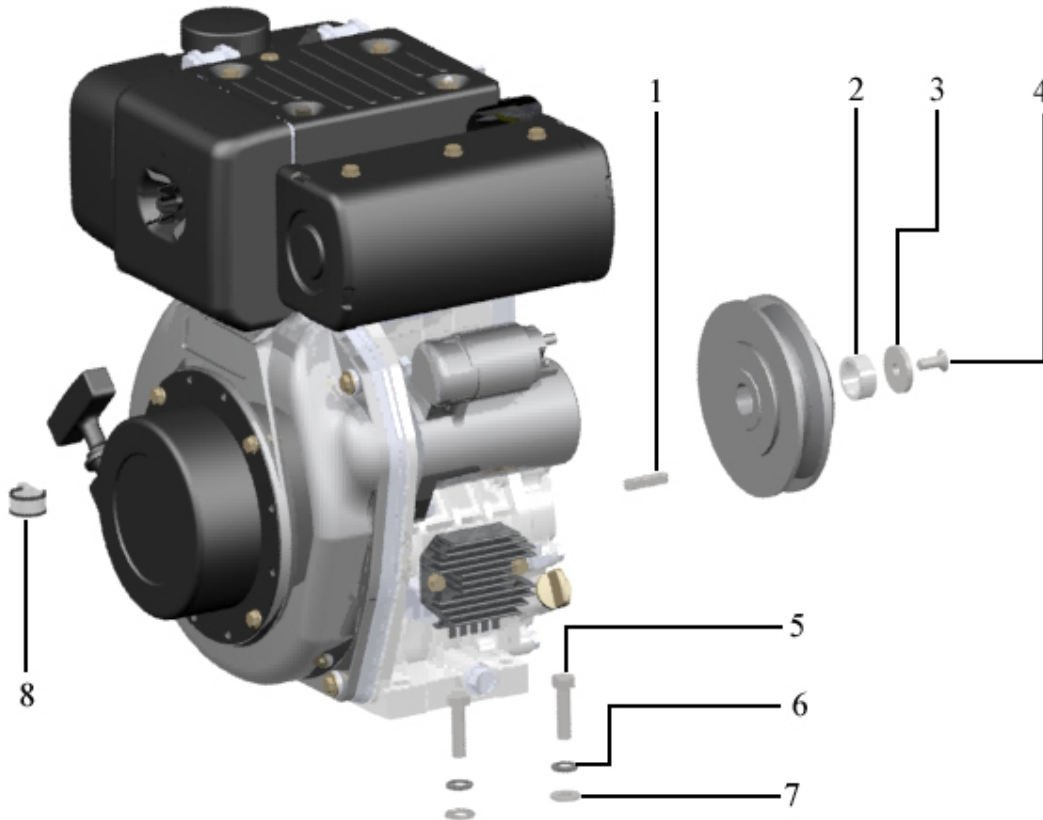

3.2. HAND START PARTS

Pos	Part.No	Label	No
1	101950	START HANDLE	1
2	101951	ROPE, RECOIL STARTER	1

3.2. HAND START CPL.

Pos	Part.No	Label	No
1	101267	HAND START	1

3.3. MOUNTING PARTS

Pos	Part.No	Label	No
1	101866	KEY	1
2	202231	DISTANCE SLEEVE	1
3	202020	WASHER	1
4	100106	BOLT / MF6S 8x20 8.8 fzb	1
5	100136	BOLT / M6S 10x40 8.8 fzb	4
6	100310	WASHER / HS12	4
7	100301	WASHER / BRB 8,4x16 HB200 fzb	4
8	100439	RUBBER-COVERED CLIP / 22 mm	1