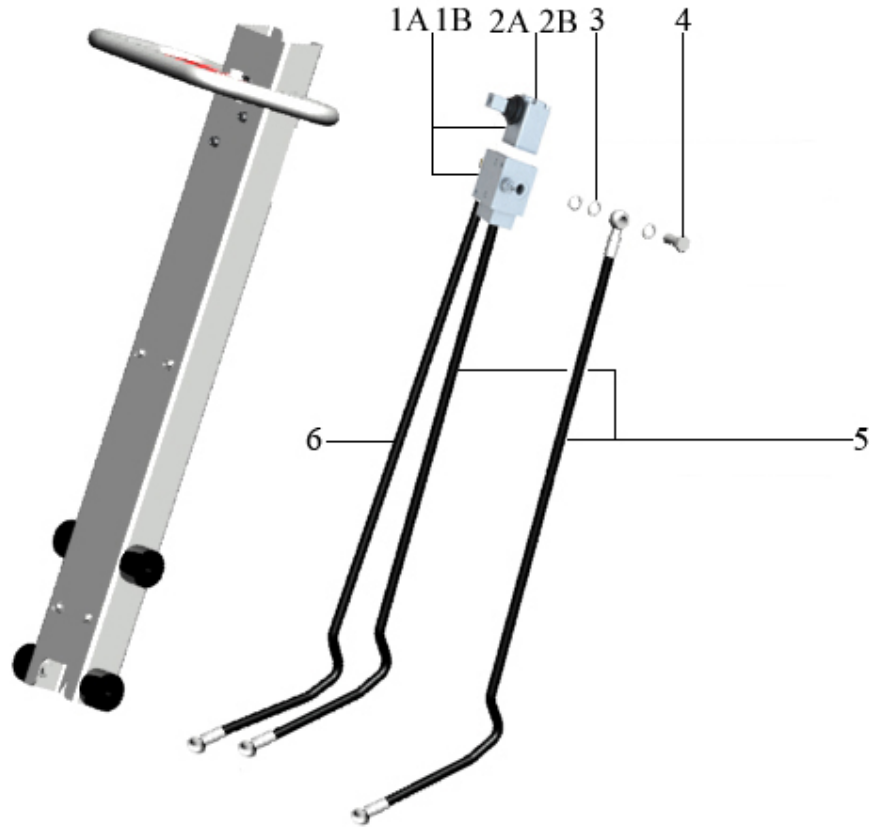

6. HYDRAULIC HANDLE

Pos	Part.No	Label	No
1	101099	B VALVE, TYPE CBF BM024004	1
1	1010005	A VALVE, TYPE ATLANTIC FLUID Type Atlantic fluid EXPIRED	1
2	1010001	B ACTUATOR HOUSING, TYPE CBF	1
2	1010026	A ACTUATOR HOUSING, TYPE ATLANTIC FLUID	1
3	101009	RUBBER/STEEL WASHER R1/4	8
4	101067	COUPLING	3
5	303262	HYDRAULIC HOSE	2
6	303102	HYDRAULIC HOSE	1