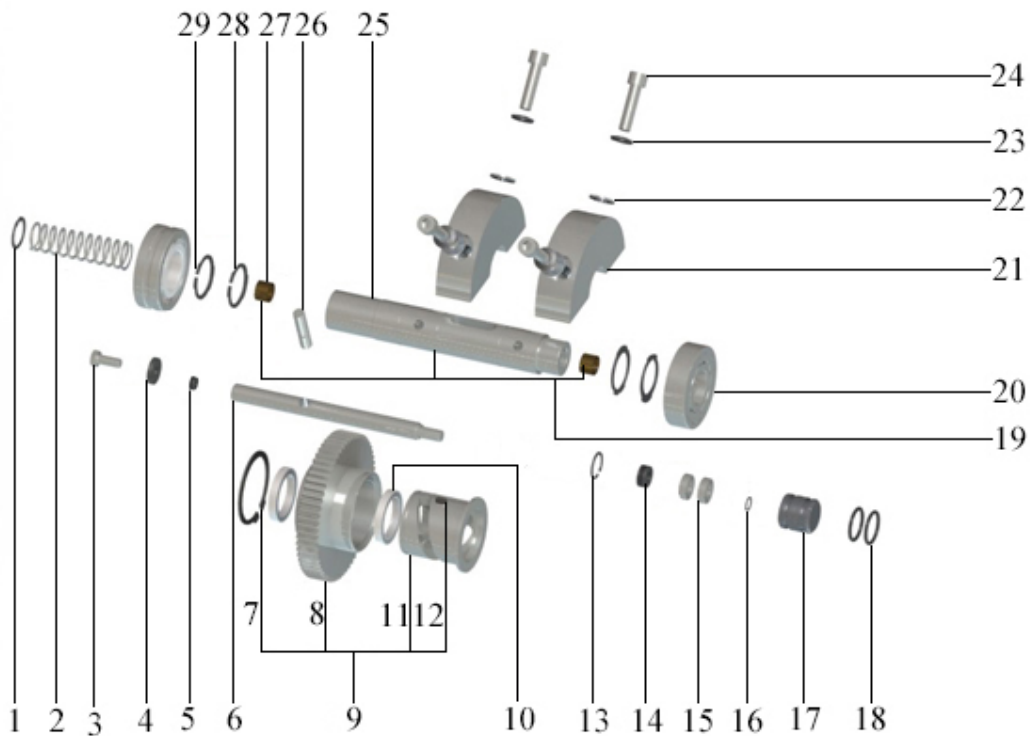

11.3.1. BELT TENSIONER, CPL

Pos	Part.No	Label	No
1	303104	BELT TENSIONER	1

11.3.1. BELT TENSIONER, PARTS

Pos	Part.No	Label	No
1	303097	SHAFT	1
2	100465	CIRCLIP / SGH 42	2
3	100530	BEARING / 6004 DDU C3 ENSS6	1
4	303096	BELT WHEEL	1
5	100466	CIRCLIP / SGA 20	1

11.4. CHASSI, PARTS

Pos	Part.No	Label	No
1	1001139	BOLT / M6SZ 10x20	2
2	100745	IMPACT DAMPER	1
3	1001144	BOLT / M6SF 6x16 FZB	1
4	303118	BUFFER BRACKET	2
5	100222	NUT / LOCKING M6MF M6	15
6	304017	CHASSI	1
7	301128	BRACKET	1
8	303030	BUFFER	1
9	100107	BOLT / M6S 12x16 8.8 fzb	4
10	303123	INNER BELT COVER	1
11	303104	BELT TENSIONER	1
12	100310	WASHER / HS12	4
13	100154	BOLT / MC6S 12x20 8.8 fzb	4
14	100314	WASHER 13x30x4 HB305 VFZB	1
15	100310	WASHER / HS12	1
16	1001145	BOLT / M6S 12x25 8.8 FZB	1
17	1001127	BOLT / M6SF 10x14 FZB	4
18	303190	BELT GUARD	1
19	304064	DECAL FB255	1
20	1001103	SCREW / MELC6S 8x12 10.9	4
21	301172	BRACKET	2

22	303191	BATTERY COVER	1
23	1001111	BOLT / M6SF 6x12 8.8 fzb	2

12. VIBRATIONS UNIT

Pos	Label
1	Shaft with cog wheel, parts
2	Coupling shaft
3	V-belt
4	Housing, parts

12.1. SHAFT WITH COG WHEEL, PARTS

Pos	Part.No	Label	No
1	100463	CIRCLIP / SGH 26	1
2	100368	SPRING	1
3	100100	BOLT / M6S 8x20 8.8 fzb	1
4	100306	WASHER / SRKB 9x35x3 HB200 fzb	1
5	1001181	SCREW / MS6SS 8x12	1
6	303304	CONTROL ROD	1
7	100434	CIRCLIP / SGA 60	1
8	303183	COG WHEEL	1
9	304043	COG WHEEL	1
10	100543	BALL BEARING / 61808	2
11	304019	SLEEVE	1
12	100446	FLAT KEY / RK 6x6x10 H9	1
13	100443	CIRCLIP / SGH 22	1
14	303298	SPACER	1
15	100526	BALL BEARING / 61900	2
16	100445	CIRCLIP / SGA 10	1
17	301204	PISTON	1
18	100627	O-RING / 24,2x3 VITON	2
19	304041	SHAFT COMPLETE	1
20	100505	ROLLER BEARING / NJ 308E-C3	2
21	303098	WEIGHT	2