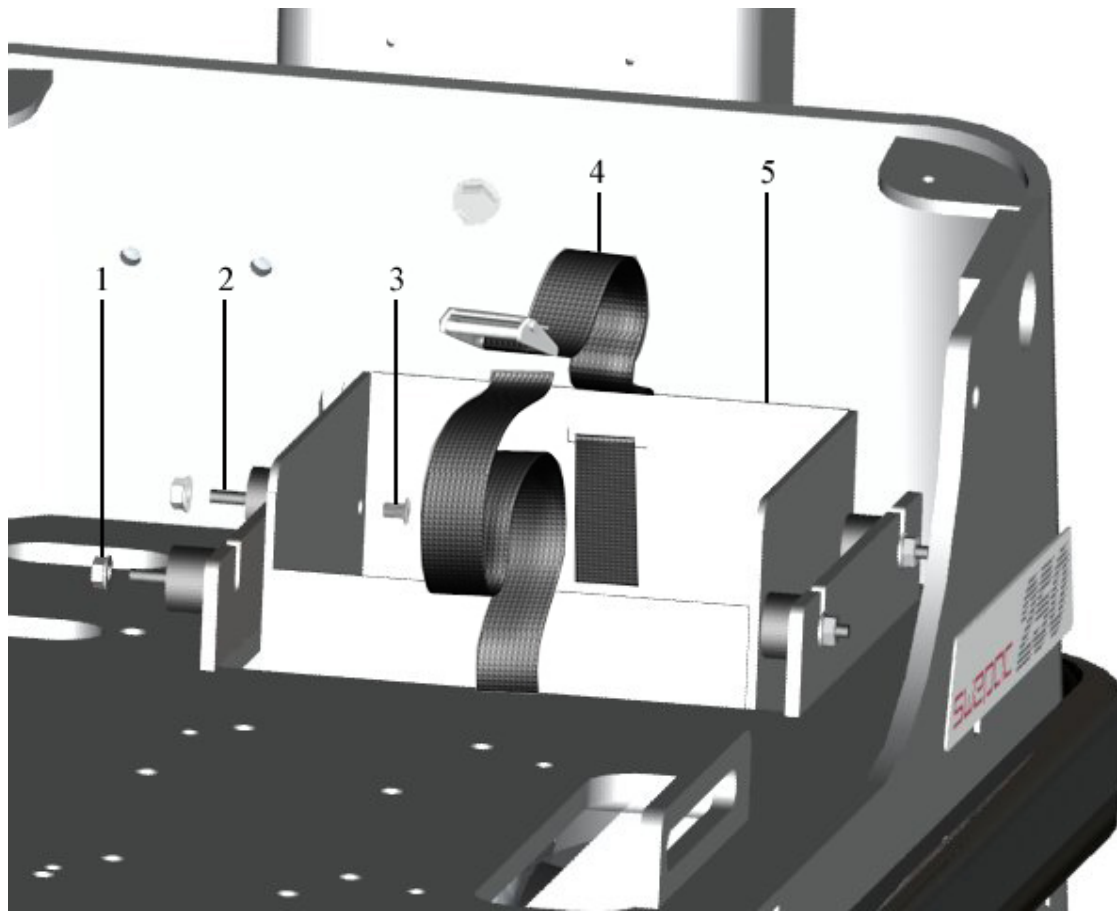

11.2. BATTERY BOX, PARTS

Pos	Part.No	Label	No
1	100223	NUT / M6MF M6	4
2	100725	VIBRATION ISOLATOR	4
3	1001115	BOLT / MELC6S M6x8 10.9 FZB	4
4	203194	STRAP	1
5	303067	BATTERY BOX	1