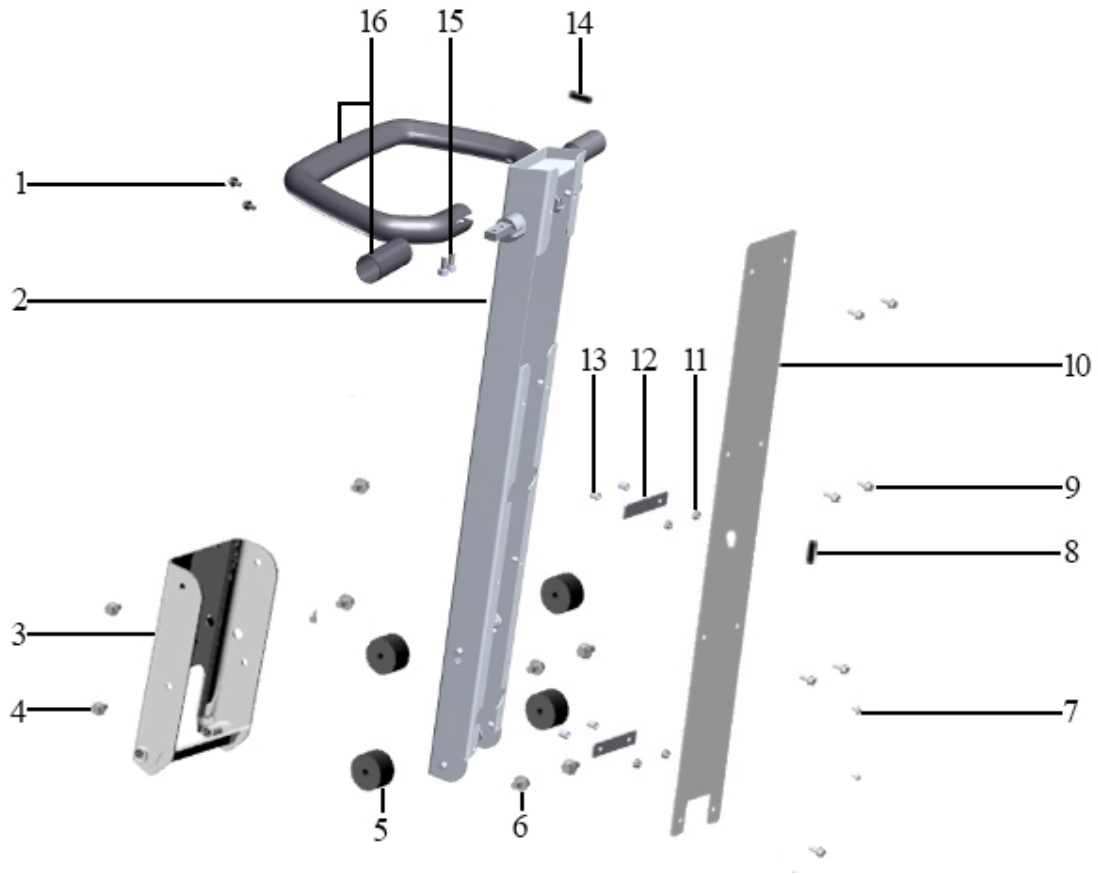

9. PROTECTIVE FRAME

Pos	Part.No	Label	No
1	304602	PROTECTIVE FRAME CPL.	1

10. HANDLE

Pos	Label
1	Handle, parts
2	Hook, parts
3	Handle attachment, parts

10.1. HANDLE, PARTS

Pos	Part.No	Label	No
1	1001136	BOLT / M6SF 6x10 fzb	2
2	308165	HANDLE	1
3	303012	HANDLE BRACKET	1
4	1001127	BOLT / M6SF 10x14 FZB	4
5	100746	VIBRATIONS ISOLATOR	4
6	1001127	BOLT / M6SF 10x14 FZB	4
7	100191	SCREW / K6S 6X12 4.2 fzb	2
8	1009020	CABLE BUSHING	1
9	1001126	BOLT / M6SZ 6x16 FZB	8
10	307681	COVER PLATE	1
11	100223	NUT / M6MF M6	4
12	306517	BRACKET	2
13	101123	SPACE RING	4
14	100987	COVER	2
15	101188	SCREW / MC6S 8X16 8.8 FZB	2
16	307813	HANDLE CPL	1

10.2. HOOK, PARTS

Pos	Part.No	Label	No
1	203162	HOOK	1
2	100309	WASHER / SRKB 9x28x2 HB200 fzb	1
3	1001124	SCREW / M6SF 8x12 8.8 FZB	1
4	303012	HANDLE BRACKET	1

10.3. HANDLE ATTACHMENT, PARTS

Pos	Part.No	Label	No
1	201547	CLEAT RIGHT	1
2	201548	CLEAT LEFT	1
3	100708	IMPACT DAMPER	2
4	100129	BOLT / MC6S 8x12 8.8 fzb	2
5	201550	STUD SCREW	1
6	201526	BUSHING	2
7	100221	NUT / LOCKING M6MF M8	2