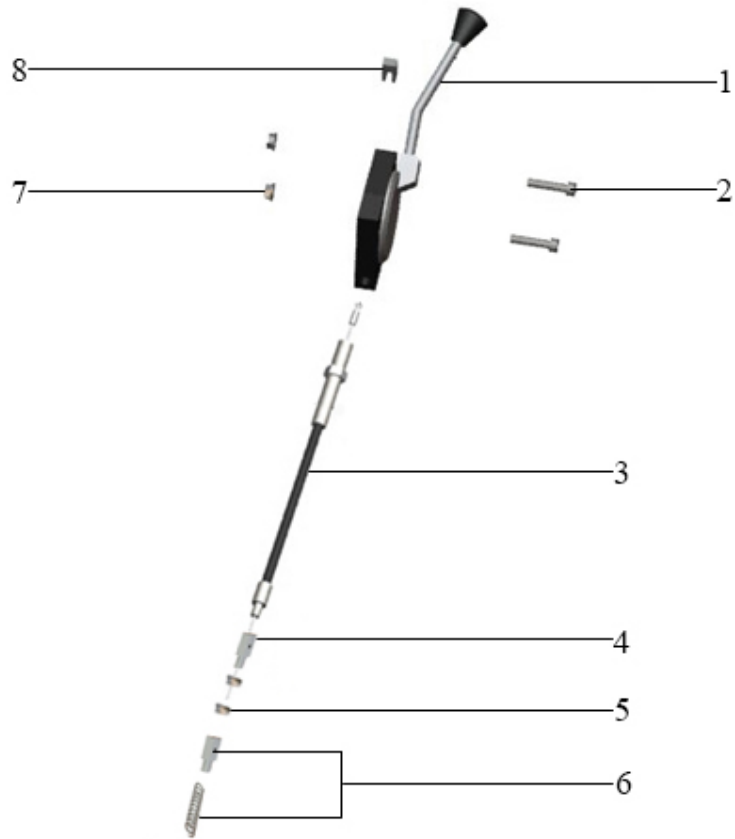

7. THROTTLE, PARTS

Pos	Part.No	Label	No
1	101117	THROTTLE	1
2	100118	BOLT / MC6S 6x30 8.8 fzb	2
3	301249	THROTTLE CABLE	1
4	101121	ADJUSTING BOLT	1
5	100223	NUT / M6MF M6	2
6	101865	THROTTLE CABLE MOUNTING PARTS	1
7	100222	NUT / LOCKING M6MF M6	2
8	101118	NIPPLE	1