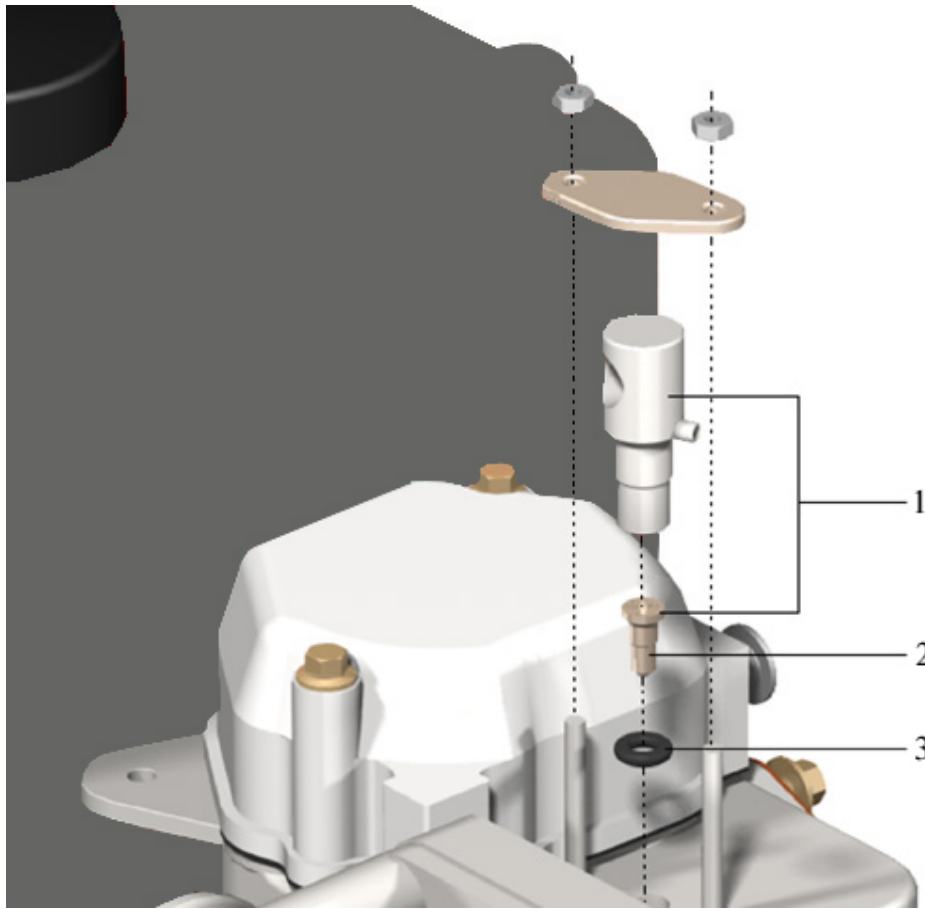

3.13. NOZZLE, PARTS

Pos	Part.No	Label	No
1	101947	FUEL INJECTOR	1
2	101948	NOZZLE	1
3	101949	SEAL	1