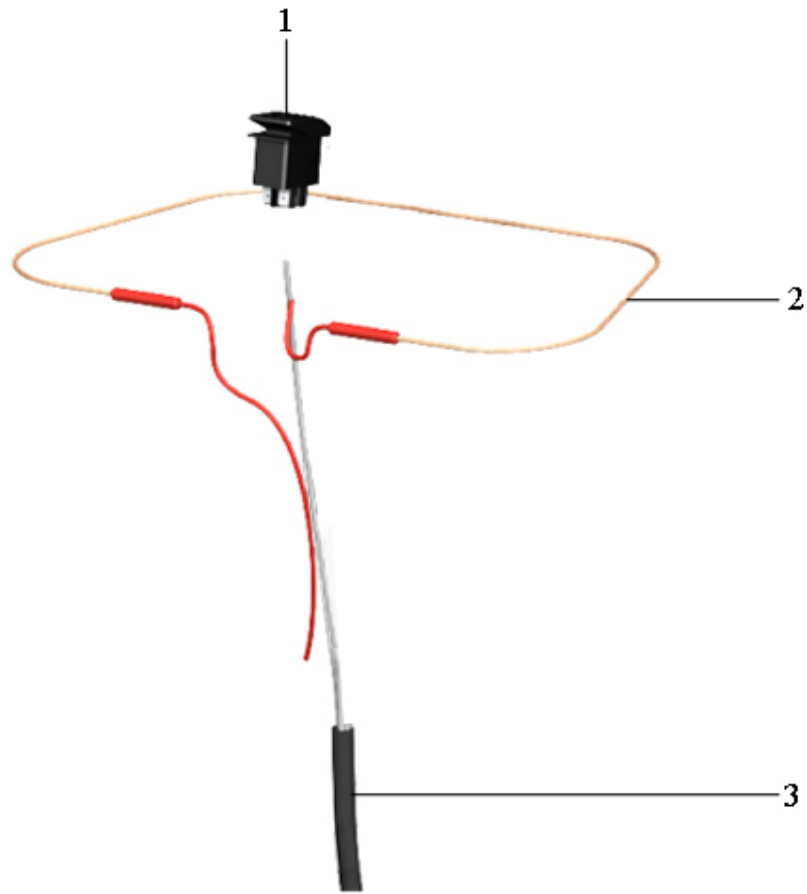

2.4. ELECTRIC COMPONENTS, HANDLE

Pos	Part.No	Label	No
1	100909	CIRCUIT BREAKER HANDLE HEATING	1
2	301170	HANDLE HEATER	1
3	303121	WIRING HARNESS	1