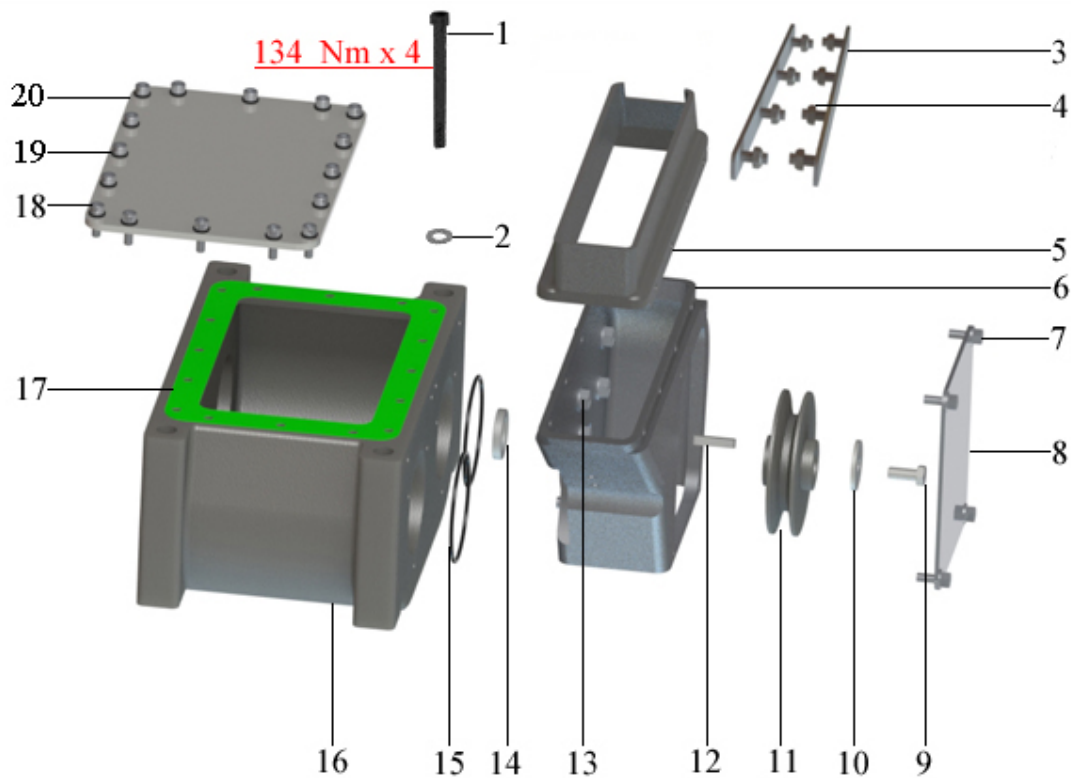

12.4. HOUSING, PARTS

Pos	Part.No	Label	No
1	100111	BOLT / MC6S 12x160 12.9	4
2	100303	WASHER / BRB 13,0x24 HB200 fzb	4
3	304034	BRACKET	2
4	100207	NUT / LOCKING6 BH8 låg fzb	8
5	304072	COVER	1
6	304079	BELT GUARD	1
7	1001126	BOLT / M6SZ 6x16 FZB	4
8	303135	COVER	1
9	100100	BOLT / M6S 8x20 8.8 fzb	1
10	100306	WASHER / SRKB 9x35x3 HB200 fzb	1
11	207008	V-BELT PULLEY	1
12	100400	FLAT KEY / RK 6x6x30 H9	1
13	1001107	BOLT / M6SF 8x20 8.8 FZB	6
14	100604	RADIAL SEALING / 25x35x6 CCP VITON	1
15	100600	O-RING / 89,5x3 NBR 70	2
16	303062	HOUSING	1
17	203133	SEAL	1
18	100100	BOLT / M6S 8x20 8.8 fzb	18
19	100326	WASHER / HS 8	18
20	203031	LOCK	1