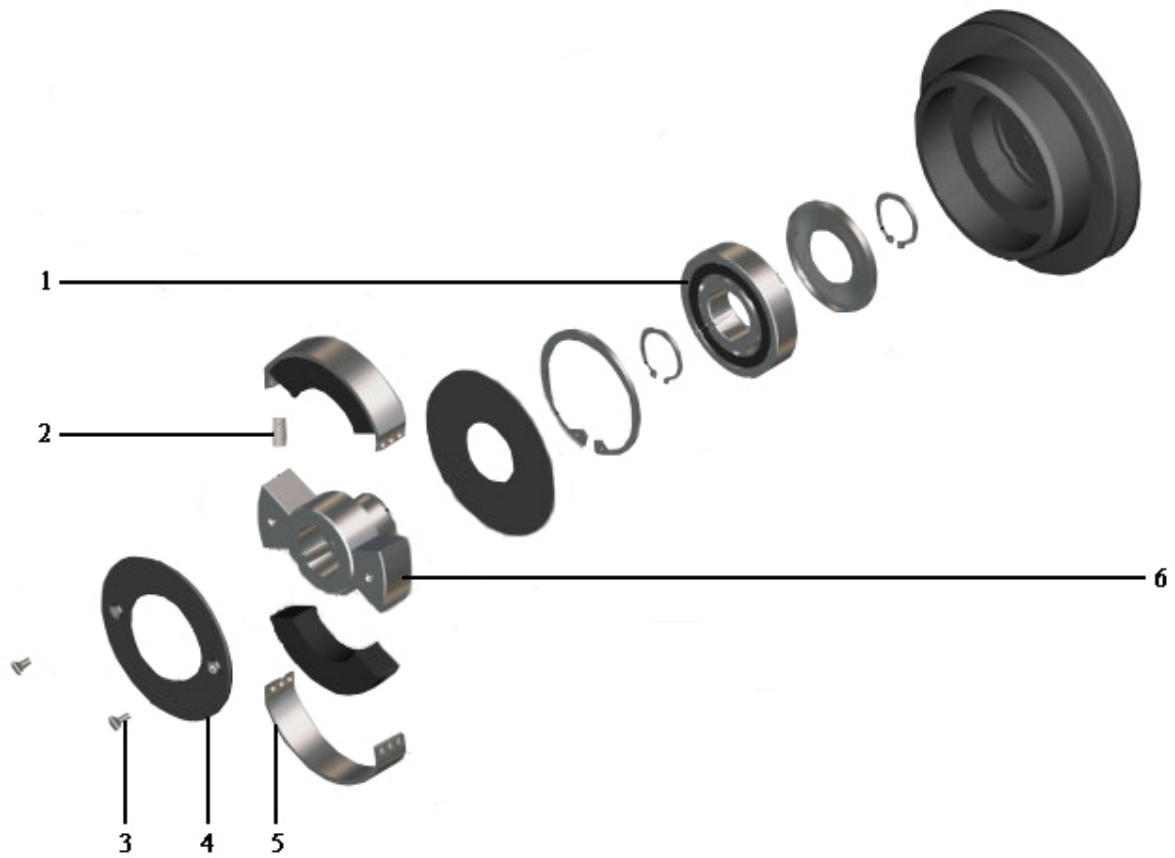

3.11. CENTRIFUGAL CLUTCH, PARTS

Pos	Part.No	Label	No
1	100820	BALL BEARING 6008.2Z	1
2	100836	SPRING	4
3	100120	BOLT / MF6S 4x12 10.9	2
4	100817	END CAP	1
5	100811	CLUTCH LINING	2
6	100824	HUB	1