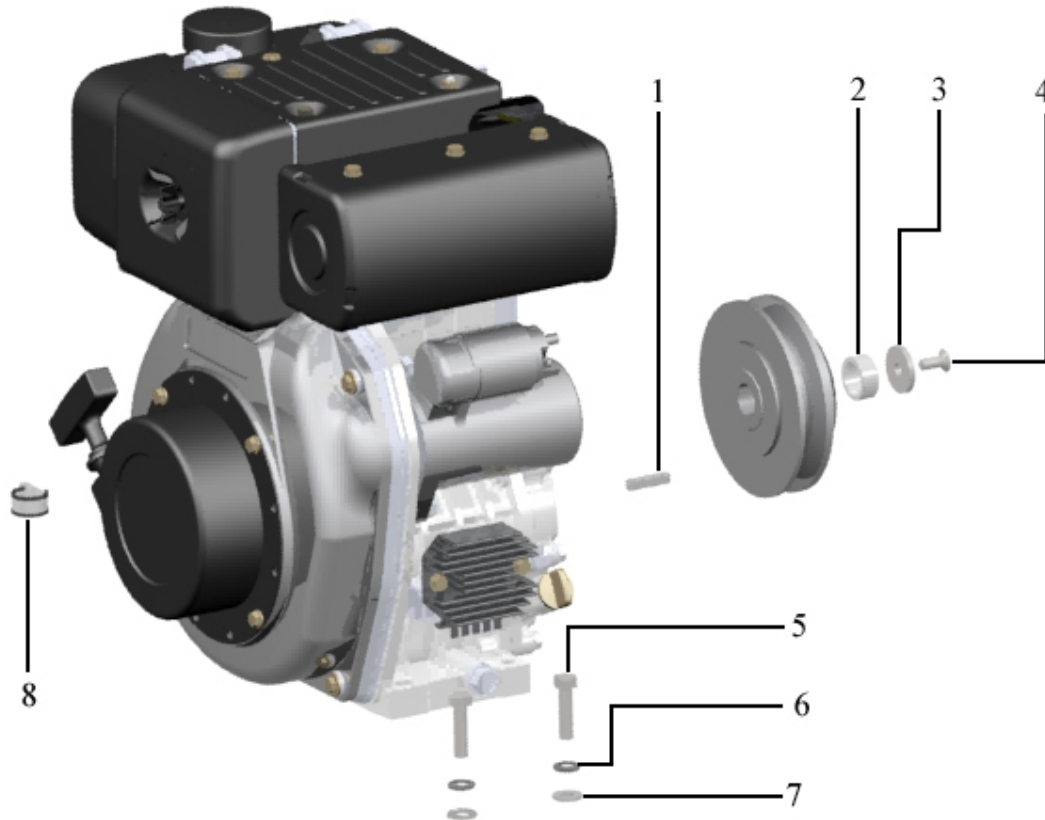

3.8. MOUNTING PARTS

Pos	Part.No	Label	No
1	101866	KEY	1
2	202231	DISTANCE SLEEVE	1
3	202020	WASHER	1
4	100106	BOLT / MF6S 8x20 8.8 fzb	1
5	100136	BOLT / M6S 10x40 8.8 fzb	4
6	100310	WASHER / HS12	4
7	100301	WASHER / BRB 8,4x16 HB200 fzb	4
8	100439	RUBBER-COVERED CLIP / 22 mm	1