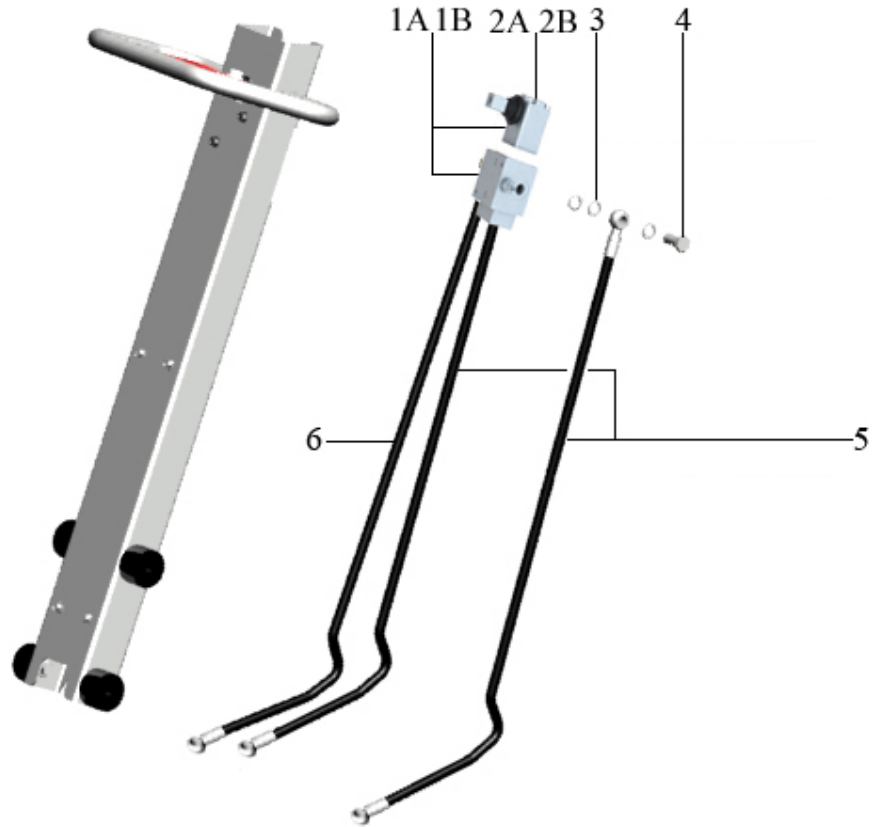

5.6. HYDRAULIC, HANDLE

Pos	Part.No	Label	No
1	1010006	VALVE	1
2	1010026	A ACTUATOR HOUSING, TYPE ATLANTIC FLUID	1
3	101009	RUBBER/STEEL WASHER R1/4	8
4	101067	COUPLING	3
5	303262	HYDRAULIC HOSE	2
6	303102	HYDRAULIC HOSE	1