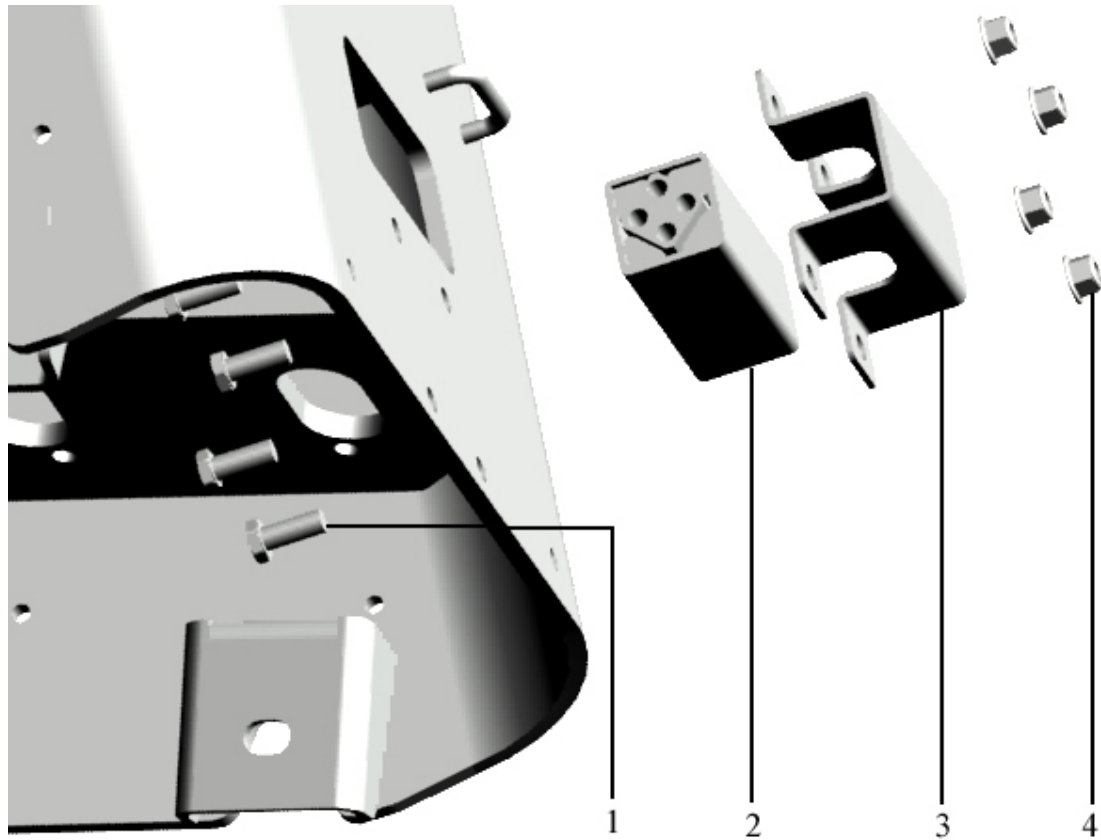

11.1. HANDLE JOINTS, PARTS

Pos	Part.No	Label	No
1	100151	BOLT / M6S 10x25 8.8 fzb	4
2	100702	SUSPENSION UNIT	1
3	201640	MOUNTING CLAMP	1
4	100220	NUT / LOCKING M6MF M10	4