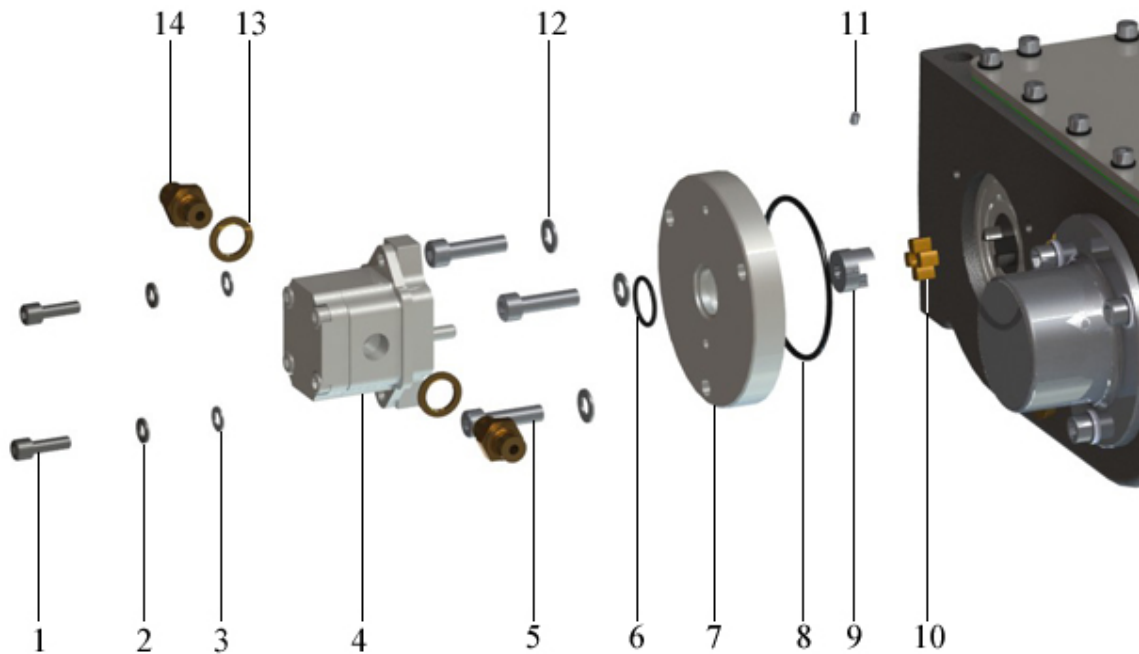

5.3. HYDRAULIC PUMP, PARTS

Pos	Part.No	Label	No
1	100149	BOLT / MC6S 6x20 8.8 fzb	2
2	100325	WASHER / HS 6	2
3	100300	WASHER / BRB 6,4x12 HB200 fzb	2
4	101037	HYDRAULIC PUMP	1
5	100117	BOLT / MC6S 8x25 8.8 fzb	3
6	100611	O-RING / 22,22x2,62 NBR 70	1
7	303053	PUMP FLANGE	1
8	100600	O-RING / 89,5x3 NBR 70	1
9	201516	CLAW COUPLING	1
10	100808	GEAR RIM	1
11	100146	BOLT / MS6SS 4x6 SS	1
12	100301	WASHER / BRB 8,4x16 HB200 fzb	3
13	101092	RUBBER/STEEL WASHER M14	2
14	101091	COUPLING / R1/4 UF- M14x1,5UF	2