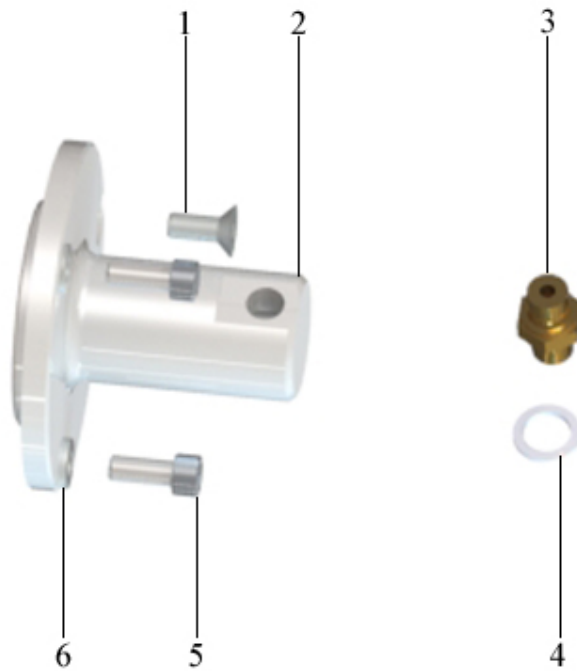

Pos	Part.No	Label	No
1	101947	FUEL INJECTOR	1
2	101948	NOZZLE	1
3	101949	SEAL	1

4. PANEL, PARTS

Pos	Part.No	Label	No
1	100413	RUBBER-COVERED CLIP / 10 mm	2
2	303110	PANEL	1
3	1001142	BOLT / M6SF 5x12 FZB	2
4	100462	RUBBER-COVERED CLIP 19 mm-M8	1
5	303146	DECAL	1
6	1001125	BOLT / M6SF 8x16 8.8 FZB	3
7	303109	BRACKET	1

5. HYDRAULIC SYSTEM

Pos	Label
1	Hydraulic mounting, parts
2	Cylinder, parts
3	Hydraulic pump, parts
4	Hydraulic, hoses
5	Hydraulic mounting, parts
6	Hydraulic, handle

5.1. HYDRAULIC MOUNTING, PARTS

Pos	Part.No	Label	No
1	1001444	BREATHER CAP	1
2	303025	HYDRAULIC OIL TANK	1
3	303267	PLATE	1
4	1010042	ADAPTER	1
5	1010040	DOUBLE CLAMP	1
6	1001129	BOLT / M6SZ 8x25 FZB	1
7	303052	BEARING CAP	1
8	1010040	DOUBLE CLAMP	1
9	1001129	BOLT / M6SZ 8x25 FZB	1
10	101007	COUPLING / R1/4UF-R1/4UF	2
11	1010042	ADAPTER	2
12	101003	COUPLING R1/4"UF-R1/4"UF	3

5.2. CYLINDER, PARTS

Pos	Part.No	Label	No
1	100114	BOLT / MC6S 8x20 8.8 fzb	1
2	303060	CYLINDER	1
3	101007	COUPLING / R1/4UF-R1/4UF	1
4	101009	RUBBER/STEEL WASHER R1/4	1
5	100114	BOLT / MC6S 8x20 8.8 fzb	2
6	100301	WASHER / BRB 8,4x16 HB200 fzb	2

5.3. HYDRAULIC PUMP, PARTS

Pos	Part.No	Label	No
1	100149	BOLT / MC6S 6x20 8.8 fzb	2
2	100325	WASHER / HS 6	2
3	100300	WASHER / BRB 6,4x12 HB200 fzb	2
4	101037	HYDRAULIC PUMP	1
5	100117	BOLT / MC6S 8x25 8.8 fzb	3
6	100611	O-RING / 22,22x2,62 NBR 70	1
7	303053	PUMP FLANGE	1
8	100600	O-RING / 89,5x3 NBR 70	1
9	201516	CLAW COUPLING	1
10	100808	GEAR RIM	1
11	100146	BOLT / MS6SS 4x6 SS	1
12	100301	WASHER / BRB 8,4x16 HB200 fzb	3
13	101092	RUBBER/STEEL WASHER M14	2
14	101091	COUPLING / R1/4 UF- M14x1,5UF	2