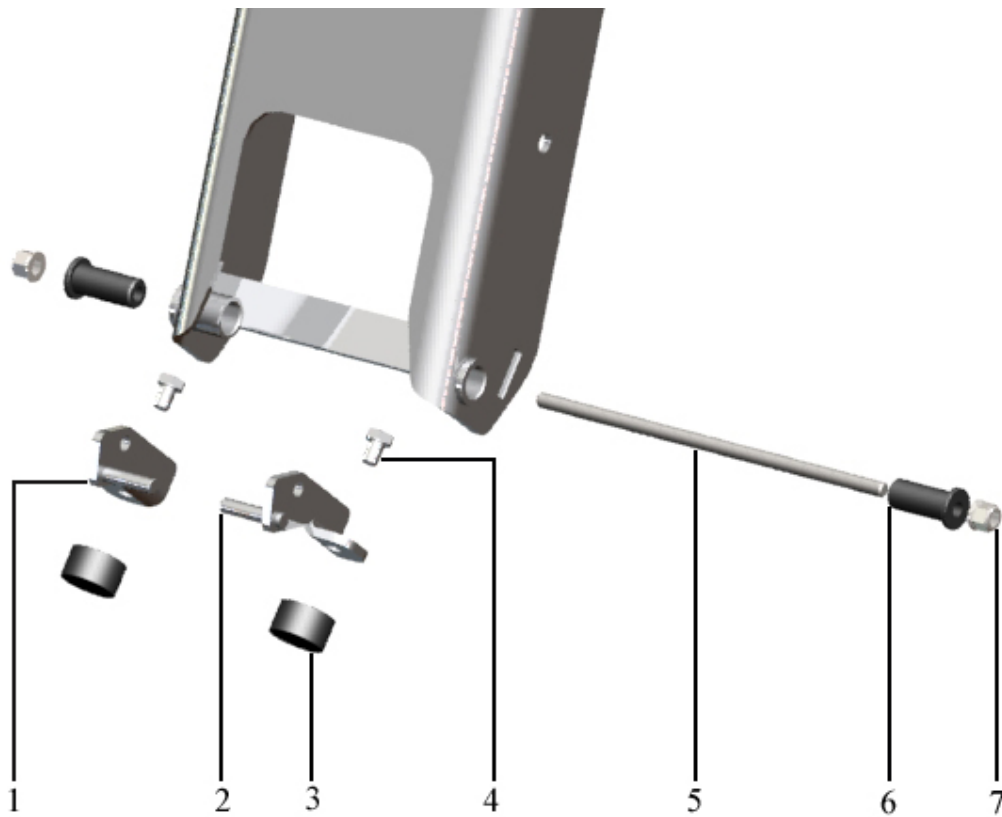

9. PROTECTIVE FRAME

Pos	Part.No	Label	No
1	304602	PROTECTIVE FRAME CPL.	1

10. HANDLE

Pos	Label
1	Handle, parts
2	Hook, parts
3	Handle attachment, parts

10.1. HANDLE, PARTS

Pos	Part.No	Label	No
1	1001136	BOLT / M6SF 6x10 fzb	2
2	308165	HANDLE	1
3	303012	HANDLE BRACKET	1
4	1001127	BOLT / M6SF 10x14 FZB	4
5	100746	VIBRATIONS ISOLATOR	4
6	1001127	BOLT / M6SF 10x14 FZB	4
7	100191	SCREW / K6S 6X12 4.2 fzb	2
8	1009020	CABLE BUSHING	1
9	1001126	BOLT / M6SZ 6x16 FZB	8
10	307681	COVER PLATE	1
11	100223	NUT / M6MF M6	4
12	306517	BRACKET	2
13	101123	SPACE RING	4
14	100987	COVER	2
15	101188	SCREW / MC6S 8X16 8.8 FZB	2
16	307813	HANDLE CPL	1

10.2. HOOK, PARTS

Pos	Part.No	Label	No
1	203162	HOOK	1
2	100309	WASHER / SRKB 9x28x2 HB200 fzb	1
3	1001124	SCREW / M6SF 8x12 8.8 FZB	1
4	303012	HANDLE BRACKET	1

10.3. HANDLE ATTACHMENT, PARTS

Pos	Part.No	Label	No
1	201547	CLEAT RIGHT	1
2	201548	CLEAT LEFT	1
3	100708	IMPACT DAMPER	2
4	100129	BOLT / MC6S 8x12 8.8 fzb	2
5	201550	STUD SCREW	1
6	201526	BUSHING	2
7	100221	NUT / LOCKING M6MF M8	2