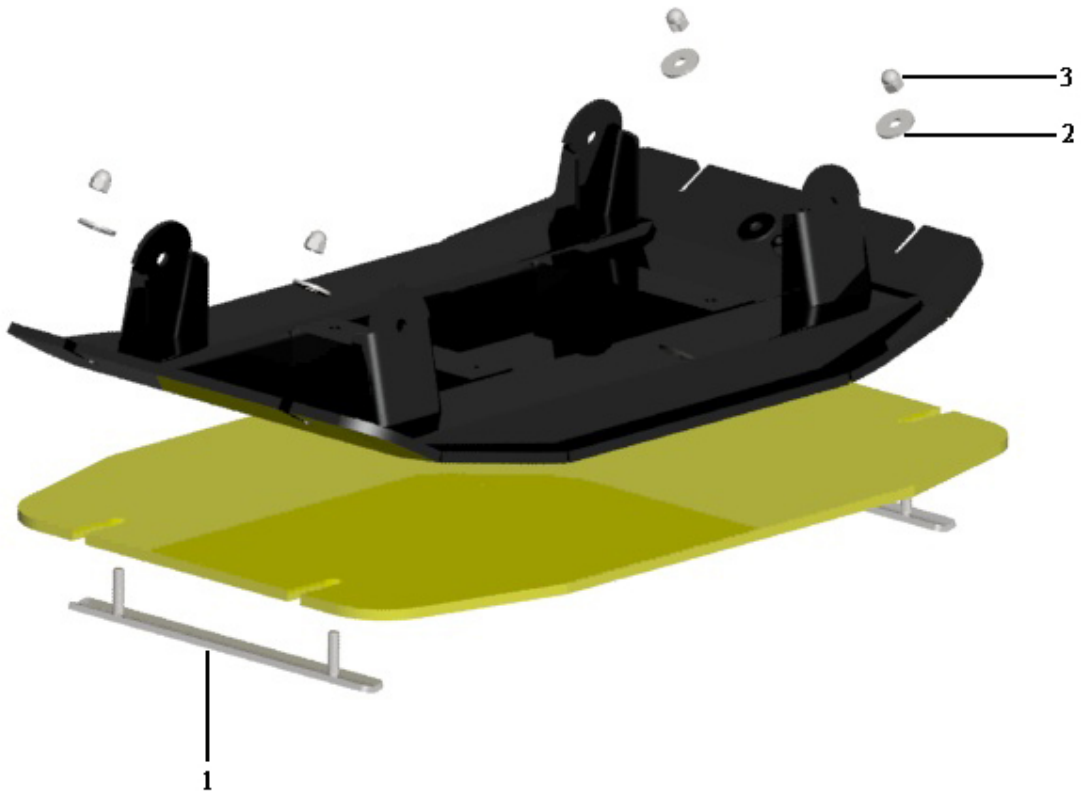

14.1. VULKOLLAN PLATE, PARTS

Pos	Part.No	Label	No
1	201045	BRACKET	2
2	100318	WASHER / SRKB 11x35x3 HB200 fzb	4
3	100220	NUT / LOCKING M6MF M10	4