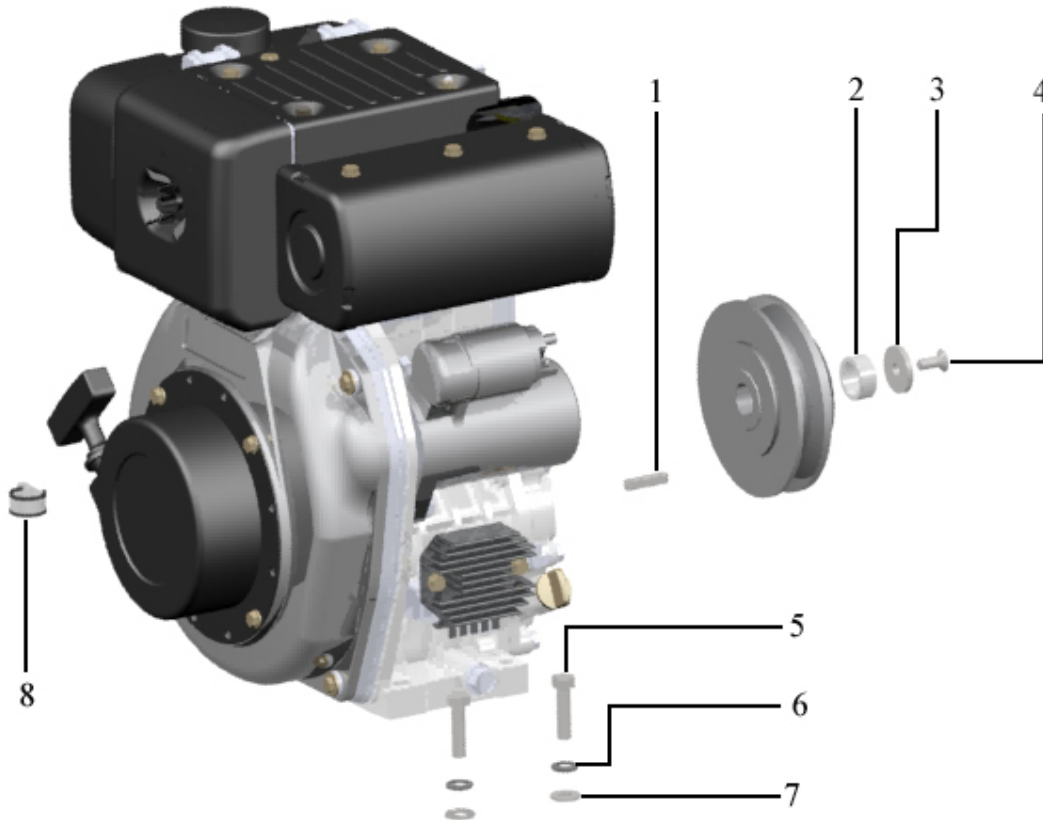

3.10. MOUNTING PARTS

Pos	Part.No	Label	No
1	101866	KEY	1
2	202231	DISTANCE SLEEVE	1
3	202020	WASHER	1
4	100106	BOLT / MF6S 8x20 8.8 fzb	1
5	100136	BOLT / M6S 10x40 8.8 fzb	4
6	100310	WASHER / HS12	4
7	100301	WASHER / BRB 8,4x16 HB200 fzb	4
8	100439	RUBBER-COVERED CLIP / 22 mm	1