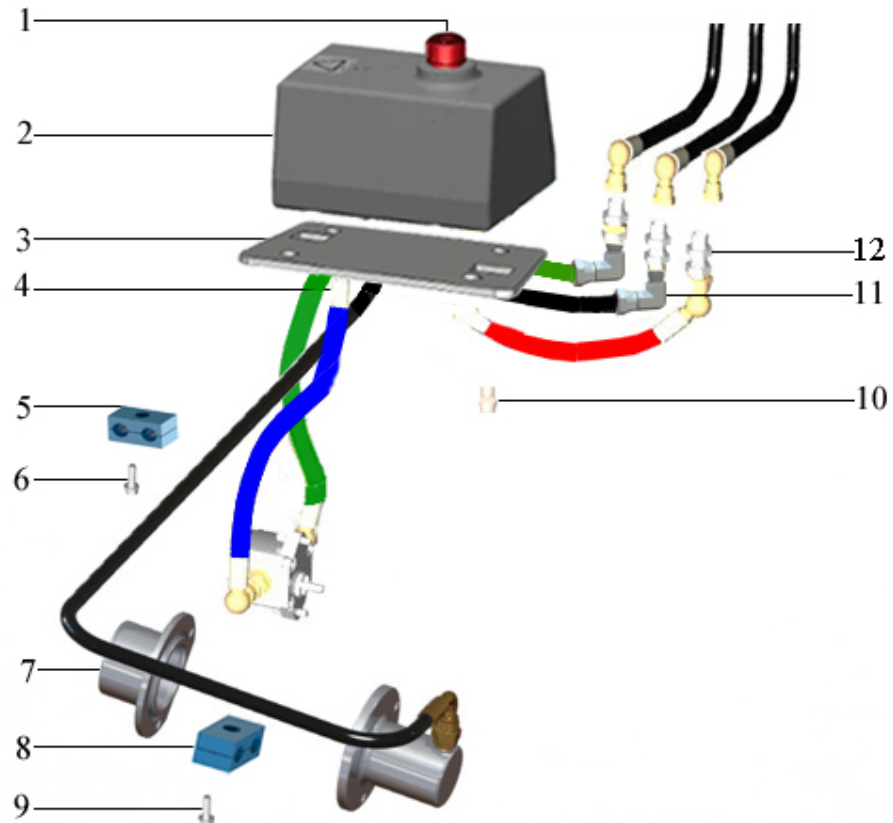

Pos	Part.No	Label	No
1	101947	FUEL INJECTOR	1
2	101948	NOZZLE	1
3	101949	SEAL	1

4. PANEL, PARTS

Pos	Part.No	Label	No
1	100413	RUBBER-COVERED CLIP / 10 mm	2
2	303110	PANEL	1
3	1001142	BOLT / M6SF 5x12 FZB	2
4	100462	RUBBER-COVERED CLIP 19 mm-M8	1
5	303146	DECAL	1
6	1001125	BOLT / M6SF 8x16 8.8 FZB	3
7	303109	BRACKET	1

5. HYDRAULIC SYSTEM

Pos	Label
1	Hydraulic mounting, parts
2	Cylinder, parts
3	Hydraulic pump, parts
4	Hydraulic, hoses
5	Hydraulic mounting, parts
6	Hydraulic, handle

5.1. HYDRAULIC MOUNTING, PARTS

Pos	Part.No	Label	No
1	1001444	BREATHER CAP	1
2	303025	HYDRAULIC OIL TANK	1
3	303267	PLATE	1
4	1010042	ADAPTER	1
5	1010040	DOUBLE CLAMP	1
6	1001129	BOLT / M6SZ 8x25 FZB	1
7	303052	BEARING CAP	1
8	1010040	DOUBLE CLAMP	1
9	1001129	BOLT / M6SZ 8x25 FZB	1
10	101007	COUPLING / R1/4UF-R1/4UF	2
11	1010042	ADAPTER	2
12	101003	COUPLING R1/4"UF-R1/4"UF	3