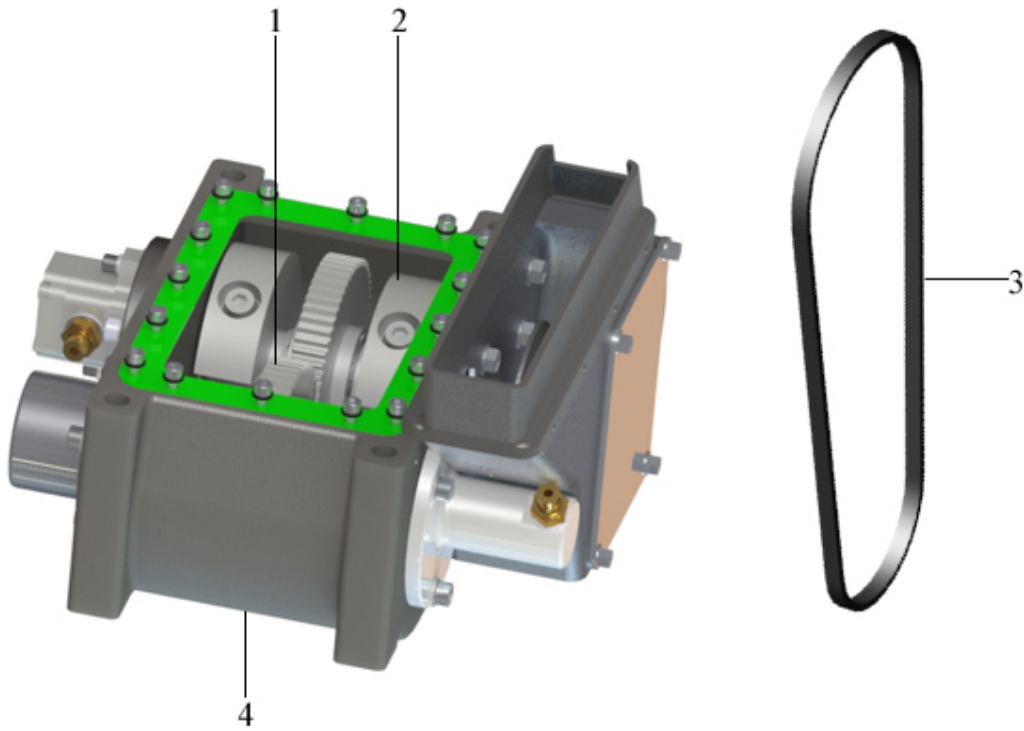

12. VIBRATIONS UNIT

Pos	Label
1	Shaft with cog wheel, parts
2	Coupling shaft
3	V-belt
4	Housing, parts