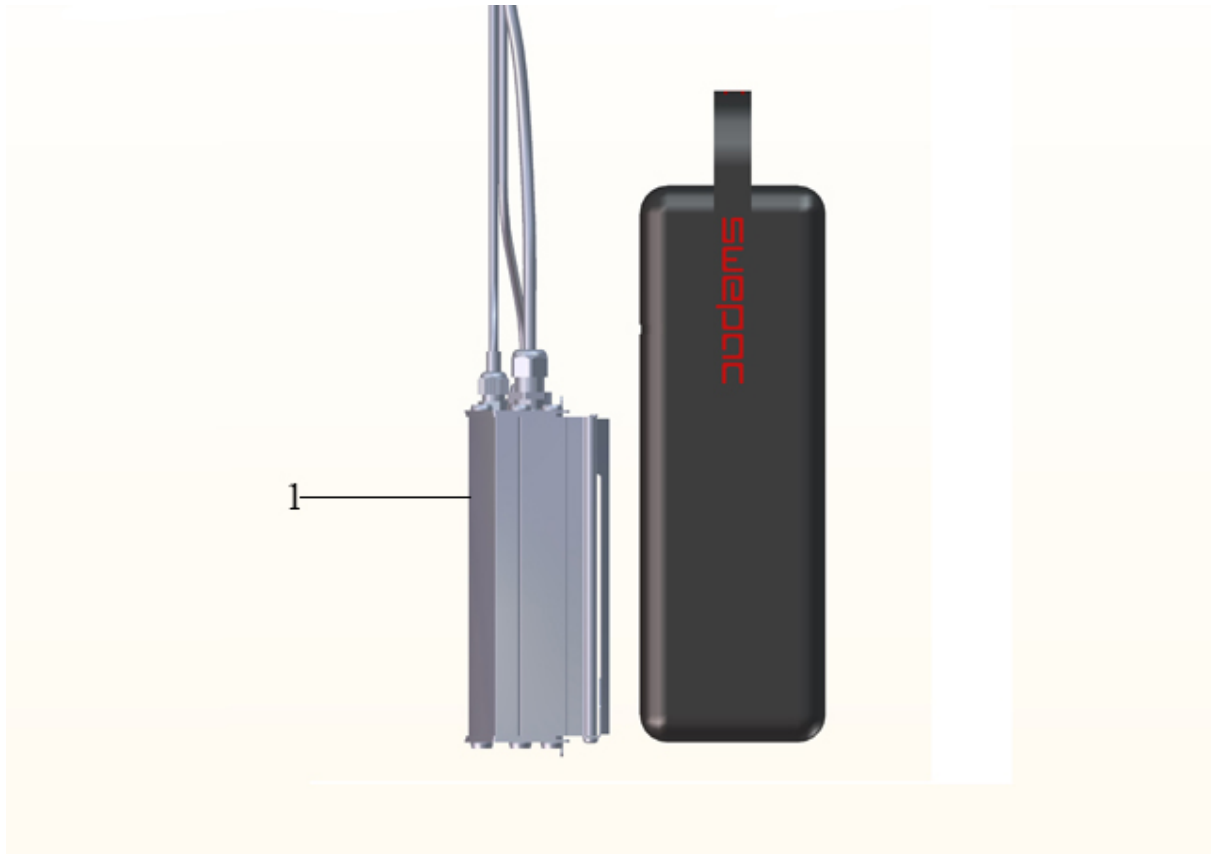

Battery powered vibratory plates

FR100B

Spare Parts List

TABLE OF CONTENT

1. Decals	4
2. Charger, bag	5
2.1. Bag	6
2.1. Charger	7
3. Battery, electric parts	8
3. Batteri unit	10
4. Motor, electric parts	11
5. Pulley	12
5.1. Pulley, parts	13
6. Base plate	14
7. Vibrations unit	15
7.1. Vibrations unit parts	16
7.1. Vibrations unit cpl.	17
7.2. V-belt	18
8. Chassis	19
9. Protective covers	20
10. Handle	21

1. DECALS

Pos	Part.No	Label	No
1	306026	DECAL BATTERY POWERED	2
2	306081	BADGE	1
3	306016	DECAL FR100B	2

2. CHARGER, BAG

Pos	Label
1	Bag
1	Charger

2.1. BAG

Pos	Part.No	Label	No
1	306020	BAG, CHARGER	1

2.1. CHARGER