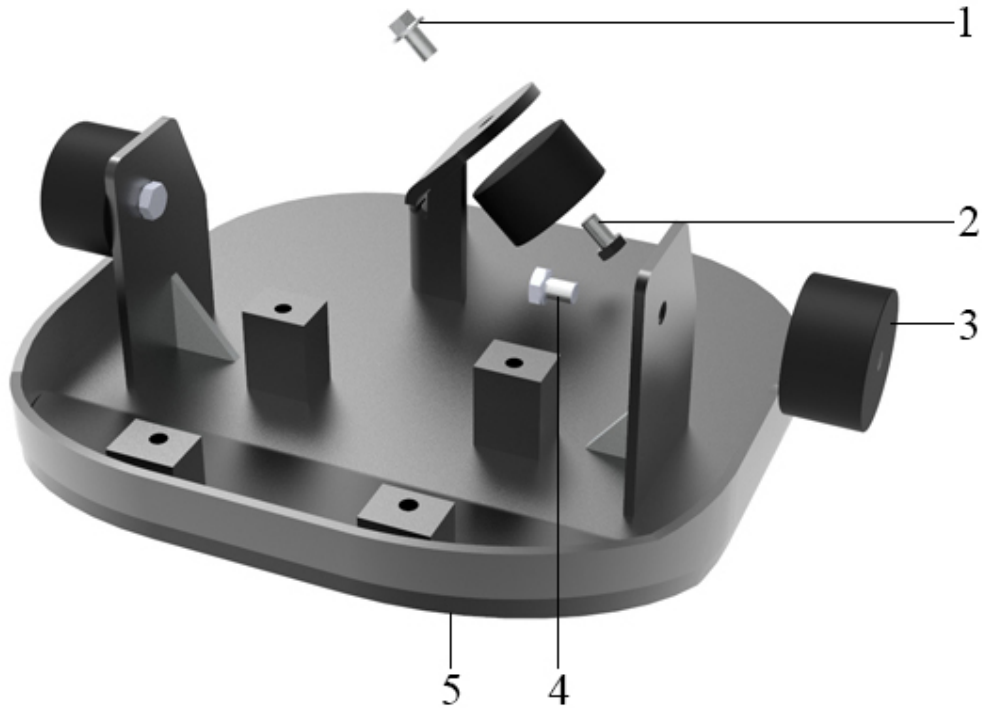

5. PULLEY

Pos	Label
1	Pulley, parts

5.1. PULLEY, PARTS

Pos	Part.No	Label	No
1	1009131	HUB PULLEY	1
2	1009230	PULLEY	1

6. BASE PLATE

Pos	Part.No	Label	No
1	1001128	BOLT / M6SF 12x20	1
2	100125	BOLT / M6S 12x20 8.8 fzb	1
3	100701	VIBRATIONS ISOLATOR	3
4	100107	BOLT / M6S 12x16 8.8 fzb	2
5	204098	BASE PLATE	1

7. VIBRATIONS UNIT

Pos	Label
1	Vibrations unit parts
1	Vibrations unit cpl.
2	V-belt

7.1. VIBRATIONS UNIT PARTS

Pos	Part.No	Label	No
1	1001107	BOLT / M6SF 8x20 8.8 FZB	8
2	202016	LOCK	1
3	100505	ROLLER BEARING / NJ 308E-C3	1
4	100431	CIRCLIP / A40x1,75K	2
5	202011	ECCENTRIC	1
6	100501	INNER RING / LRT 20x25x17	1
7	202019	HOUSING	1
8	100505	ROLLER BEARING / NJ 308E-C3	1
9	100604	RADIAL SEALING / 25x35x6 CCP VITON	1
10	100600	O-RING / 89,5x3 NBR 70	1
11	202018	LOCK	1
12	202102	V-BELT PULLEY	1
13	100400	FLAT KEY / RK 6x6x30 H9	1
14	100306	WASHER / SRKB 9x35x3 HB200 fzb	1
15	1001107	BOLT / M6SF 8x20 8.8 FZB	1
16	100303	WASHER / BRB 13,0x24 HB200 fzb	4
17	1001274	BOLT / M6S 12x90 10.9	4