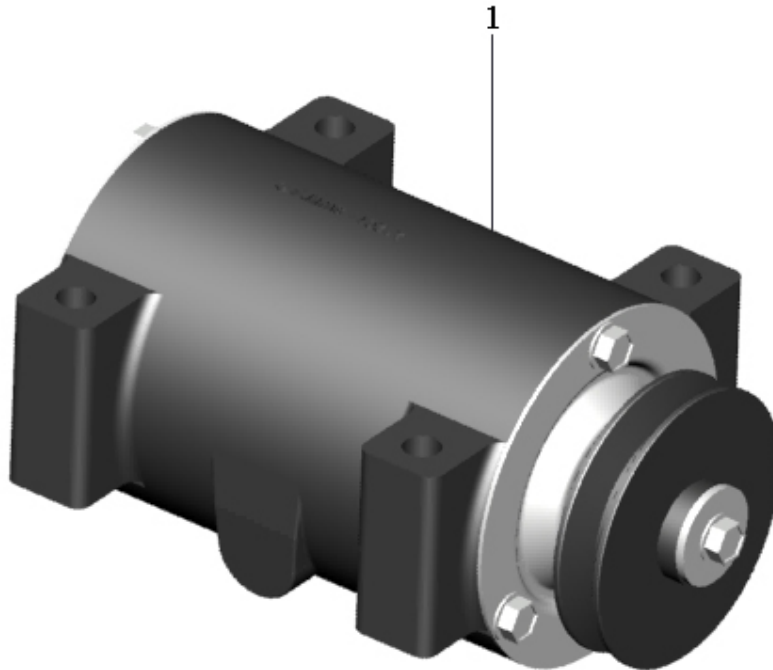

5. PULLEY

Pos	Label
1	Pulley, parts

5.1. PULLEY, PARTS

Pos	Part.No	Label	No
1	1009131	HUB PULLEY	1
2	1009230	PULLEY	1

6. BASE PLATE

Pos	Part.No	Label	No
1	1001128	BOLT / M6SF 12x20	1
2	100125	BOLT / M6S 12x20 8.8 fzb	1
3	100701	VIBRATIONS ISOLATOR	3
4	100107	BOLT / M6S 12x16 8.8 fzb	2
5	204098	BASE PLATE	1

7. VIBRATIONS UNIT

Pos	Label
1	Vibrations unit parts
1	Vibrations unit cpl.
2	V-belt

7.1. VIBRATIONS UNIT PARTS

Pos	Part.No	Label	No
1	1001107	BOLT / M6SF 8x20 8.8 FZB	8
2	202016	LOCK	1
3	100505	ROLLER BEARING / NJ 308E-C3	1
4	100431	CIRCLIP / A40x1,75K	2
5	202011	ECCENTRIC	1
6	100501	INNER RING / LRT 20x25x17	1
7	202019	HOUSING	1
8	100505	ROLLER BEARING / NJ 308E-C3	1
9	100604	RADIAL SEALING / 25x35x6 CCP VITON	1
10	100600	O-RING / 89,5x3 NBR 70	1
11	202018	LOCK	1
12	202102	V-BELT PULLEY	1
13	100400	FLAT KEY / RK 6x6x30 H9	1
14	100306	WASHER / SRKB 9x35x3 HB200 fzb	1
15	1001107	BOLT / M6SF 8x20 8.8 FZB	1
16	100303	WASHER / BRB 13,0x24 HB200 fzb	4
17	1001274	BOLT / M6S 12x90 10.9	4

7.1. VIBRATIONS UNIT CPL.

Pos	Part.No	Label	No
1	202015	VIBRATIONS ELEMENT	1

7.2. V-BELT

Pos	Part.No	Label	No
1	100802	V-BELT / A30	1

8. CHASSIS

Pos	Part.No	Label	No
1	100125	BOLT / M6S 12x20 8.8 fzb	1
2	100221	NUT / LOCKING M6MF M8	2
3	100701	VIBRATIONS ISOLATOR	1
4	1001127	BOLT / M6SF 10x14 FZB	1
5	100765	VIBRATIONS ISOLATOR	2
6	1001139	BOLT / M6SZ 10x20	6
7	100125	BOLT / M6S 12x20 8.8 fzb	1
8	100107	BOLT / M6S 12x16 8.8 fzb	2
9	100733	IMPACT DAMPER	2
10	1001169	BOLT / M6SF 8X25 8.8 FZB	2
11	306085	MOTOR PLATE	1
12	1001179	SCREW / MELC6S 8x16	2
13	100216	NUT / LOCKING10 BH8 fzb	4
14	306041	BRACKET	1
15	100707	VIBRATIONS ISOLATOR	1
16	100701	VIBRATIONS ISOLATOR	2