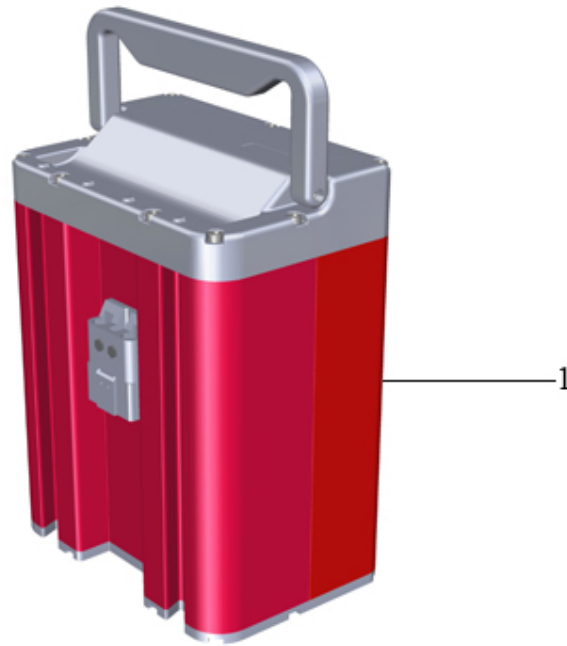

3. BATTERI UNIT

Pos	Part.No	Label	No
1	306090	BATTERI UNIT	1