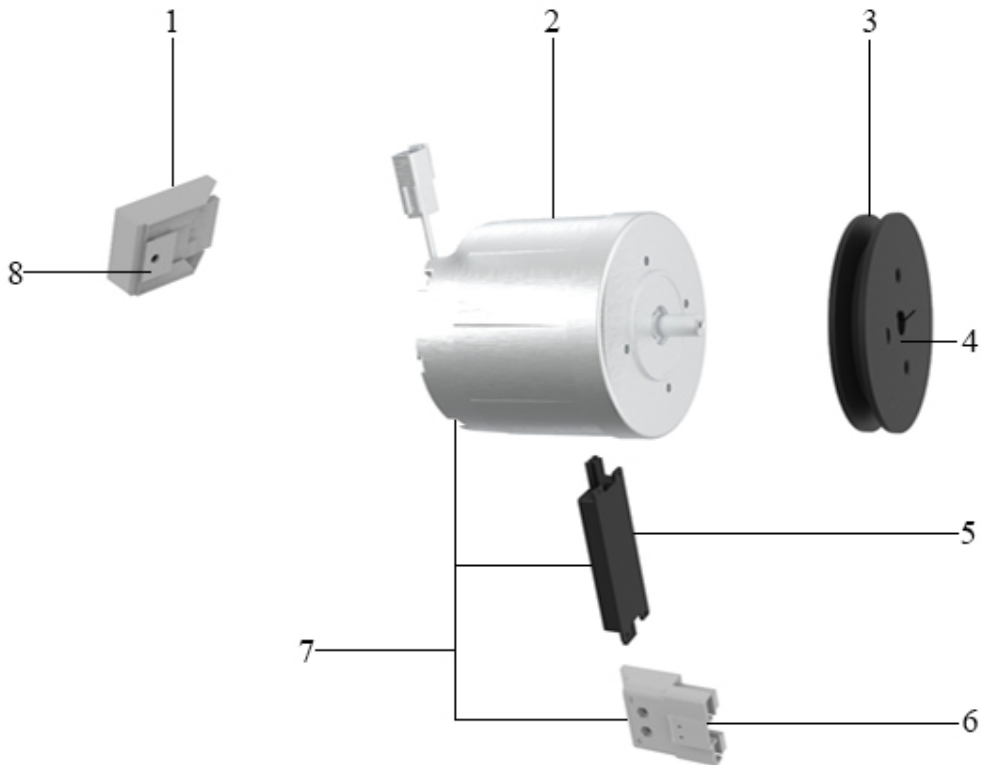

Battery powered vibratory plates

FR100B

Spare Parts List

TABLE OF CONTENT

1. Decals	4
2. Charger, bag	5
2.1. Bag	6
2.1. Charger	7
3. Battery, electric parts	8
3. Batteri unit	10
4. Motor, electric parts	11
5. Pulley	12
5.1. Pulley, parts	13
6. Base plate	14
7. Vibrations unit	15
7.1. Vibrations unit parts	16
7.1. Vibrations unit cpl.	17
7.2. V-belt	18
8. Chassis	19
9. Protective covers	20
10. Handle	21

Pos	Part.No	Label	No
1	306010	BATTERY CHARGER	1

3. BATTERY, ELECTRIC PARTS

Pos	Part.No	Label	No
1	306095	HANDLE	1
2	100143	BOLT / MC6S 5x25 8.8 fzb	2
3	1001324	BOLT MC6S 5x55 8.8 fzb	3
4	1001323	BOLT MC6S 5x40 8.8 fzb	6
5	306093	BATTERY COVER	1
6	1009210	BATTERY	1
7	306092	BATTERY BOX FRONT	1
8	306065	BAR	2
10	1009302	AM CONTROLLER	1
11	306021	BATTERY BRACKET	1
12	100136	BOLT / M6S 10x40 8.8 fzb	1
13	100204	NUT / M6M10 BH8 fzb	1
14	1009300	ELECTRIC MOTOR	1
15	306079	MOTOR BRACKET	1
16	100226	NUT / LOCKING M6MF M12	2
17	100113	BOLT / M6S 8x20 10.9	4
18	100214	NUT / LOCKING8 BH8 fzb	4
20	1009042	FUSE HOLDER	1
21	1001125	BOLT / M6SF 8x16 8.8 FZB	2
22	1009043	FUSE COVER	1
23	1001325	BOLT / MF6S 5x35 8.8 fzb	4

24	1001125	BOLT / M6SF 8x16 8.8 FZB	2
25	306089	HARNESS BATTERY CONNECTION	1
26	100215	NUT / LOCKING5 BH8 fzb	4
27	1001137	BOLT / MRX 5x20 A4	8
28	306094	BOTTOM	1
29	306084	SUPPORTING LIST BATTERY	4
30	306091	BATTERY BOX REAR	1

3. BATTERI UNIT

Pos	Part.No	Label	No
1	306090	BATTERI UNIT	1

4. MOTOR, ELECTRIC PARTS

Pos	Part.No	Label	No
1	1009043	FUSE COVER	1
2	1009300	ELECTRIC MOTOR	1
3	1009230	PULLEY	1
4	1009131	HUB PULLEY	1
5	1009302	AM CONTROLLER	1
6	306089	HARNESS BATTERY CONNECTION	1
7	306015	MOTOR INCLUDING MOTOR STEERING	1
8	1009042	FUSE HOLDER	1