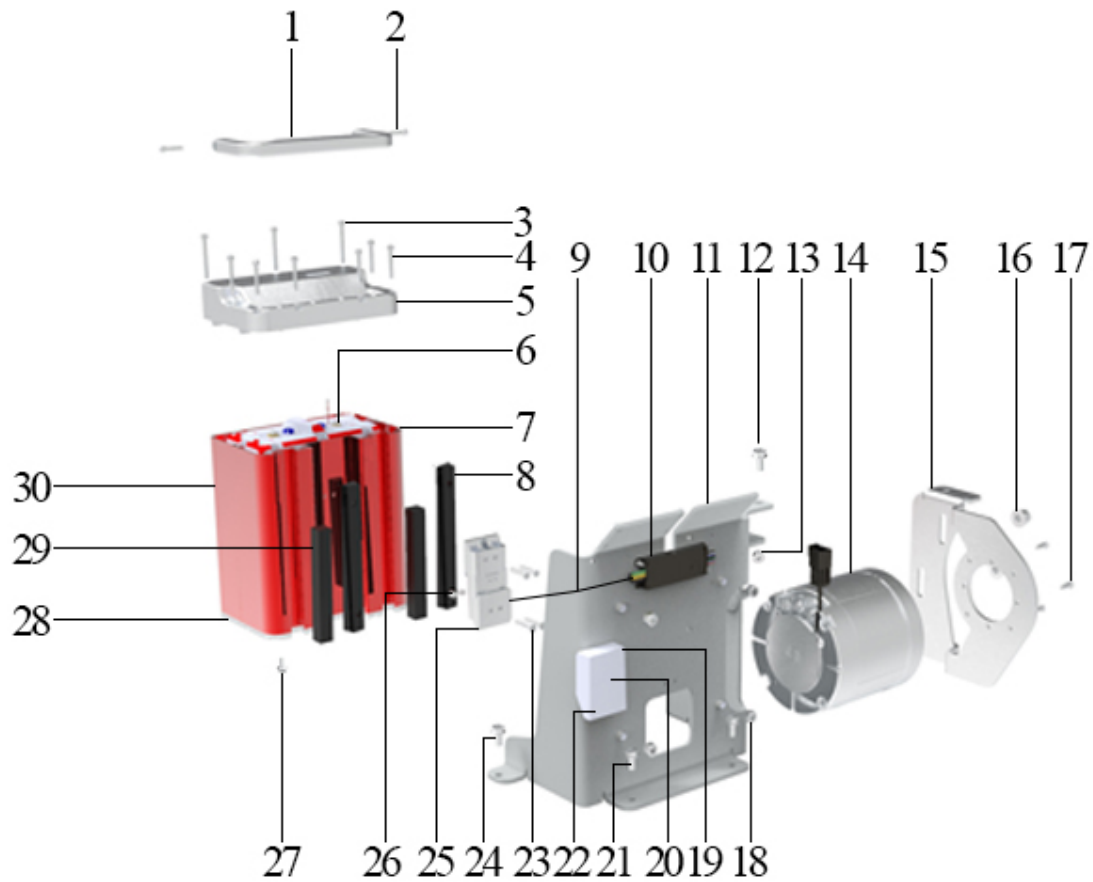

Battery powered vibratory plates

FR100B

Spare Parts List

TABLE OF CONTENT

1. Decals	4
2. Charger, bag	5
2.1. Bag	6
2.1. Charger	7
3. Battery, electric parts	8
3. Batteri unit	10
4. Motor, electric parts	11
5. Pulley	12
5.1. Pulley, parts	13
6. Base plate	14
7. Vibrations unit	15
7.1. Vibrations unit parts	16
7.1. Vibrations unit cpl.	17
7.2. V-belt	18
8. Chassis	19
9. Protective covers	20
10. Handle	21

1. DECALS

Pos	Part.No	Label	No
1	306026	DECAL BATTERY POWERED	2
2	306081	BADGE	1
3	306016	DECAL FR100B	2

2. CHARGER, BAG

Pos	Label
1	Bag
1	Charger

2.1. BAG

Pos	Part.No	Label	No
1	306020	BAG, CHARGER	1

2.1. CHARGER

Pos	Part.No	Label	No
1	306010	BATTERY CHARGER	1

3. BATTERY, ELECTRIC PARTS

Pos	Part.No	Label	No
1	306095	HANDLE	1
2	100143	BOLT / MC6S 5x25 8.8 fzb	2
3	1001324	BOLT MC6S 5x55 8.8 fzb	3
4	1001323	BOLT MC6S 5x40 8.8 fzb	6
5	306093	BATTERY COVER	1
6	1009210	BATTERY	1
7	306092	BATTERY BOX FRONT	1
8	306065	BAR	2
10	1009302	AM CONTROLLER	1
11	306021	BATTERY BRACKET	1
12	100136	BOLT / M6S 10x40 8.8 fzb	1
13	100204	NUT / M6M10 BH8 fzb	1
14	1009300	ELECTRIC MOTOR	1
15	306079	MOTOR BRACKET	1
16	100226	NUT / LOCKING M6MF M12	2
17	100113	BOLT / M6S 8x20 10.9	4
18	100214	NUT / LOCKING8 BH8 fzb	4
20	1009042	FUSE HOLDER	1
21	1001125	BOLT / M6SF 8x16 8.8 FZB	2
22	1009043	FUSE COVER	1
23	1001325	BOLT / MF6S 5x35 8.8 fzb	4

5. PULLEY

Pos	Label
1	Pulley, parts

5.1. PULLEY, PARTS

Pos	Part.No	Label	No
1	1009131	HUB PULLEY	1
2	1009230	PULLEY	1

6. BASE PLATE

Pos	Part.No	Label	No
1	1001128	BOLT / M6SF 12x20	1
2	100125	BOLT / M6S 12x20 8.8 fzb	1
3	100701	VIBRATIONS ISOLATOR	3
4	100107	BOLT / M6S 12x16 8.8 fzb	2
5	204098	BASE PLATE	1