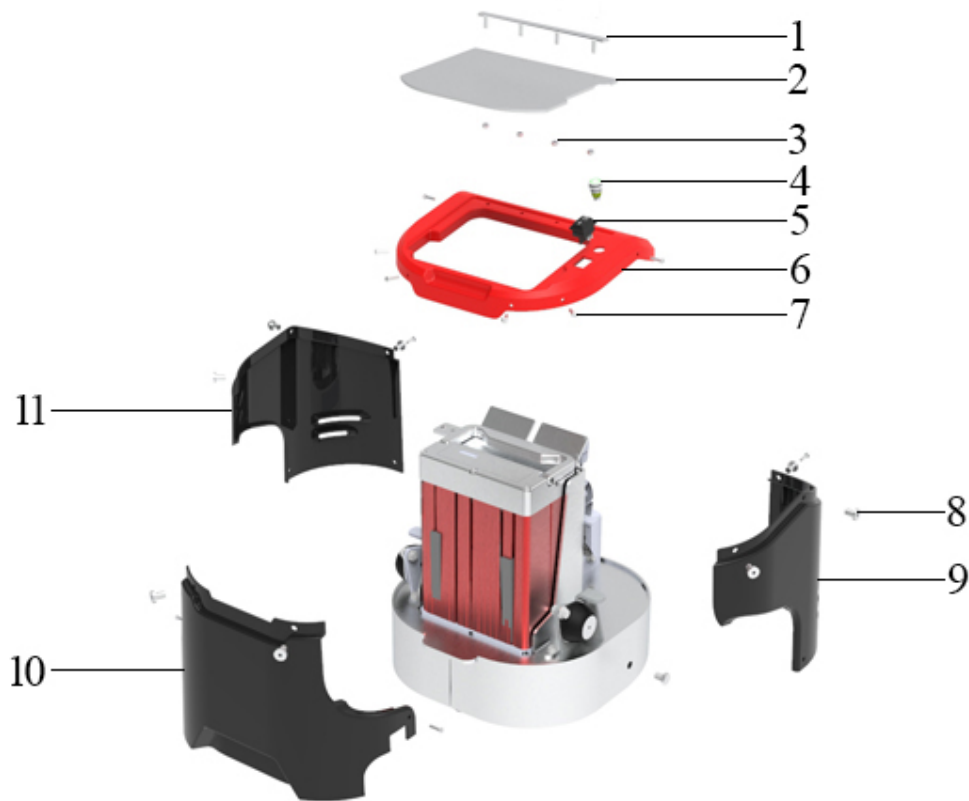

9. PROTECTIVE COVERS

Pos	Part.No	Label	No
1	304034	BRACKET	1
2	306066	COVER	1
3	100207	NUT / LOCKING6 BH8 låg fzb	4
4	306068	PUSH BUTTON	1
5	1009120	CIRCUIT BREAKER	1
6	306060	TOP COVER	1
7	1001137	BOLT / MRX 5x20 A4	8
8	100468	WELL-NUT	8
9	306064	RIGHT COVER	1
10	306063	REAR COVER	1
11	306062	LEFT COVER	1