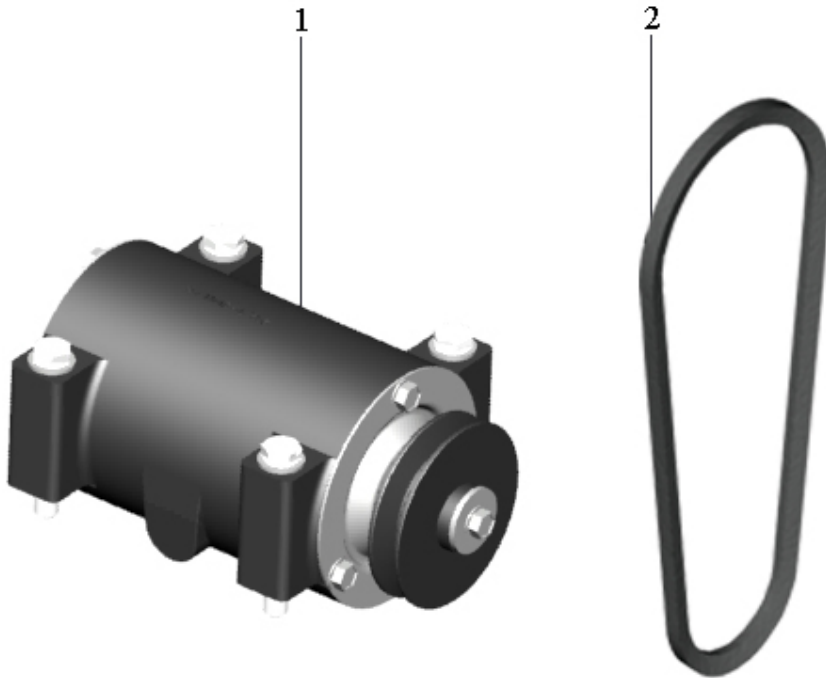

3. BATTERI UNIT

Pos	Part.No	Label	No
1	306090	BATTERI UNIT	1

4. MOTOR, ELECTRIC PARTS

Pos	Part.No	Label	No
1	1009043	FUSE COVER	1
2	1009300	ELECTRIC MOTOR	1
3	1009230	PULLEY	1
4	1009131	HUB PULLEY	1
5	1009302	AM CONTROLLER	1
6	306089	HARNESS BATTERY CONNECTION	1
7	306015	MOTOR INCLUDING MOTOR STEERING	1
8	1009042	FUSE HOLDER	1

5. PULLEY

Pos	Label
1	Pulley, parts

5.1. PULLEY, PARTS

Pos	Part.No	Label	No
1	1009131	HUB PULLEY	1
2	1009230	PULLEY	1

6. BASE PLATE

Pos	Part.No	Label	No
1	1001128	BOLT / M6SF 12x20	1
2	100125	BOLT / M6S 12x20 8.8 fzb	1
3	100701	VIBRATIONS ISOLATOR	3
4	100107	BOLT / M6S 12x16 8.8 fzb	2
5	204098	BASE PLATE	1

7. VIBRATIONS UNIT

Pos	Label
1	Vibrations unit parts
1	Vibrations unit cpl.
2	V-belt

7.1. VIBRATIONS UNIT PARTS

Pos	Part.No	Label	No
1	1001107	BOLT / M6SF 8x20 8.8 FZB	8
2	202016	LOCK	1
3	100505	ROLLER BEARING / NJ 308E-C3	1
4	100431	CIRCLIP / A40x1,75K	2
5	202011	ECCENTRIC	1
6	100501	INNER RING / LRT 20x25x17	1
7	202019	HOUSING	1
8	100505	ROLLER BEARING / NJ 308E-C3	1
9	100604	RADIAL SEALING / 25x35x6 CCP VITON	1
10	100600	O-RING / 89,5x3 NBR 70	1
11	202018	LOCK	1
12	202102	V-BELT PULLEY	1
13	100400	FLAT KEY / RK 6x6x30 H9	1
14	100306	WASHER / SRKB 9x35x3 HB200 fzb	1
15	1001107	BOLT / M6SF 8x20 8.8 FZB	1
16	100303	WASHER / BRB 13,0x24 HB200 fzb	4
17	1001274	BOLT / M6S 12x90 10.9	4