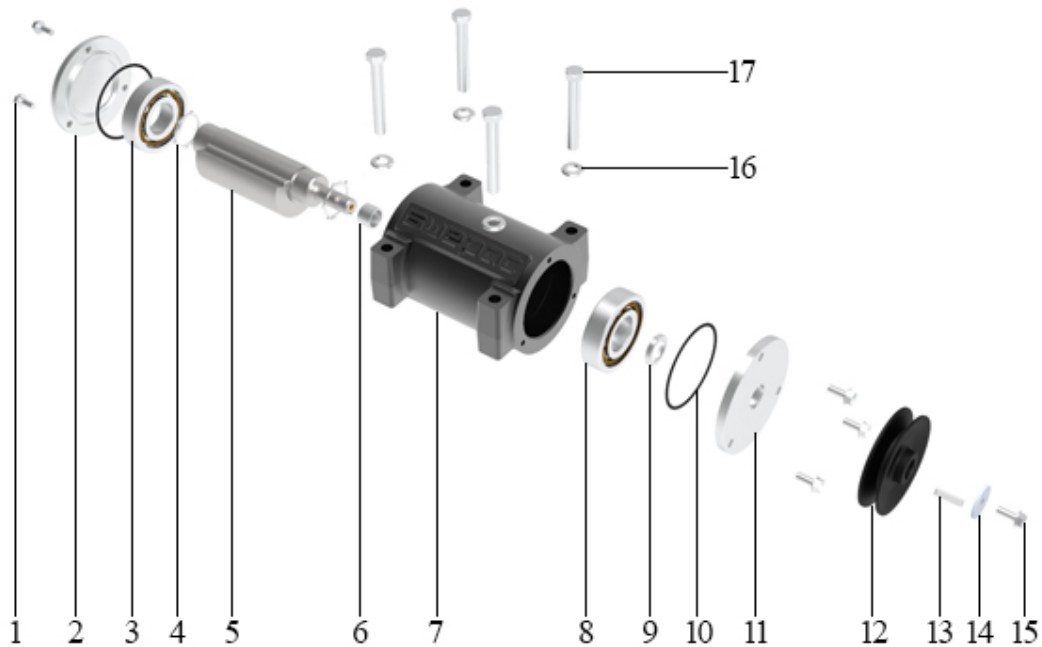

Battery powered vibratory plates

FR100B

Spare Parts List

TABLE OF CONTENT

1. Decals	4
2. Charger, bag	5
2.1. Bag	6
2.1. Charger	7
3. Battery, electric parts	8
3. Batteri unit	10
4. Motor, electric parts	11
5. Pulley	12
5.1. Pulley, parts	13
6. Base plate	14
7. Vibrations unit	15
7.1. Vibrations unit parts	16
7.1. Vibrations unit cpl.	17
7.2. V-belt	18
8. Chassis	19
9. Protective covers	20
10. Handle	21

3. BATTERI UNIT

Pos	Part.No	Label	No
1	306090	BATTERI UNIT	1

4. MOTOR, ELECTRIC PARTS

Pos	Part.No	Label	No
1	1009043	FUSE COVER	1
2	1009300	ELECTRIC MOTOR	1
3	1009230	PULLEY	1
4	1009131	HUB PULLEY	1
5	1009302	AM CONTROLLER	1
6	306089	HARNESS BATTERY CONNECTION	1
7	306015	MOTOR INCLUDING MOTOR STEERING	1
8	1009042	FUSE HOLDER	1

5. PULLEY

Pos	Label
1	Pulley, parts

5.1. PULLEY, PARTS

Pos	Part.No	Label	No
1	1009131	HUB PULLEY	1
2	1009230	PULLEY	1

6. BASE PLATE

Pos	Part.No	Label	No
1	1001128	BOLT / M6SF 12x20	1
2	100125	BOLT / M6S 12x20 8.8 fzb	1
3	100701	VIBRATIONS ISOLATOR	3
4	100107	BOLT / M6S 12x16 8.8 fzb	2
5	204098	BASE PLATE	1

7. VIBRATIONS UNIT

Pos	Label
1	Vibrations unit parts
1	Vibrations unit cpl.
2	V-belt

7.1. VIBRATIONS UNIT PARTS

Pos	Part.No	Label	No
1	1001107	BOLT / M6SF 8x20 8.8 FZB	8
2	202016	LOCK	1
3	100505	ROLLER BEARING / NJ 308E-C3	1
4	100431	CIRCLIP / A40x1,75K	2
5	202011	ECCENTRIC	1
6	100501	INNER RING / LRT 20x25x17	1
7	202019	HOUSING	1
8	100505	ROLLER BEARING / NJ 308E-C3	1
9	100604	RADIAL SEALING / 25x35x6 CCP VITON	1
10	100600	O-RING / 89,5x3 NBR 70	1
11	202018	LOCK	1
12	202102	V-BELT PULLEY	1
13	100400	FLAT KEY / RK 6x6x30 H9	1
14	100306	WASHER / SRKB 9x35x3 HB200 fzb	1
15	1001107	BOLT / M6SF 8x20 8.8 FZB	1
16	100303	WASHER / BRB 13,0x24 HB200 fzb	4
17	1001274	BOLT / M6S 12x90 10.9	4