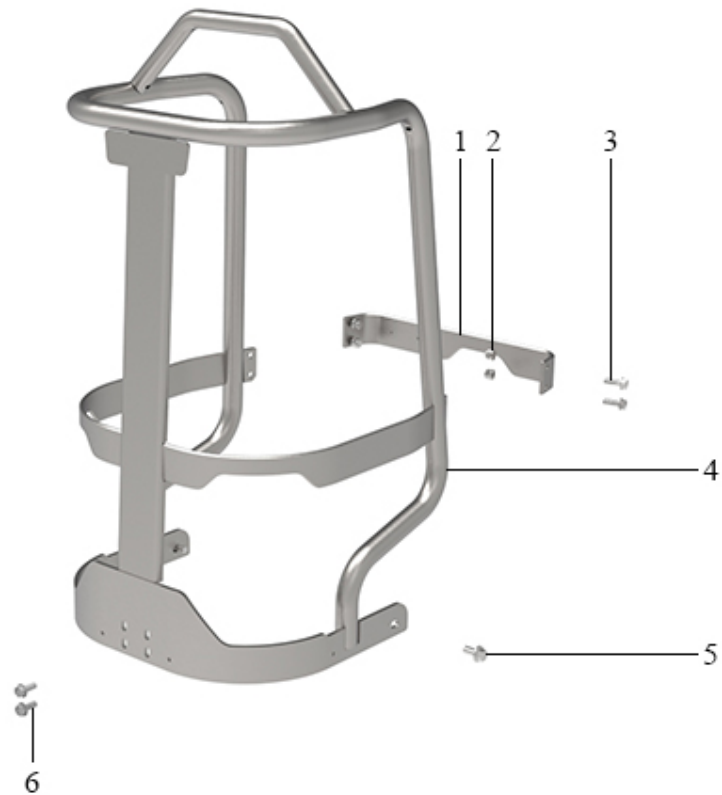

Forward vibratory plates - gravel FR95 Spare Parts List

TABLE OF CONTENT

1. Handle	4
1.1. Handle with Honda engine	5
1.2. Handle with Vanguard engine	6
2. Engine Honda GX160	7
2.1. Silencer	8
2.1.1. Silencer, parts	9
2.1.1. Silencer cpl.	10
2.2. Centrifugal clutch cpl.	11
2.2. Centrifugal clutch parts	12
2.3. Mounting parts	13
2.4. Engine Honda, parts	14
2.4. Engine Honda cpl.	15
2.5. Hand start	16
2.5.1. Hand start, parts	17
2.5.1. Hand start cpl.	18
3. Engine Vanguard 160	19
3.1. Engine Vanguard, parts	20
3.1. Engine Vanguard cpl.	22
3.2. Centrifugal clutch cpl.	23
3.2. Centrifugal clutch parts	24
3.3. Mounting parts	25
4. Chassi	26
4.1. Chassi, parts	27
4.2. Belt guard	28
4.3. Belt tensioner	29
4.3.1. Belt tensioner, cpl	30
4.3.1. Belt tensioner, parts	31
5. Vibrations unit	32
5.1. Vibrations unit cpl.	33
5.1. Vibrations unit, parts	34
5.2. V-belt	35
6. Base plate	36
7. Labels	37
8. Service kit, Honda GX160 engine	38

1. HANDLE

Pos	Label
1	Handle with Honda engine
2	Handle with Vanguard engine

1.1. HANDLE WITH HONDA ENGINE

Pos	Part.No	Label	No
1	204111	PROTECTION PLATE	1
2	100221	NUT / LOCKING M6MF M8	4
3	1001169	BOLT / M6SF 8X25 8.8 FZB	4
4	204110	HANDLE	1
5	1001330	SCREW / M6SF 10x20 8.8 FZB DIN 6921	2
6	1001107	BOLT / M6SF 8x20 8.8 FZB	2

1.2. HANDLE WITH VANGUARD ENGINE

Pos	Part.No	Label	No
1	204241	GUARD BRACKET REAR	1
2	100221	NUT / LOCKING M6MF M8	4
3	1001169	BOLT / M6SF 8X25 8.8 FZB	4
4	204240	HANDLE	1
5	1001330	SCREW / M6SF 10x20 8.8 FZB DIN 6921	2
6	1001107	BOLT / M6SF 8x20 8.8 FZB	2

2. ENGINE HONDA GX160

Pos	Label
1	Silencer
2	Centrifugal clutch cpl.
2	Centrifugal clutch parts
3	Mounting parts
4	Engine Honda, parts
4	Engine Honda cpl.
5	Hand start

2.1. SILENCER

Pos	Label
1	Silencer, parts
1	Silencer cpl.