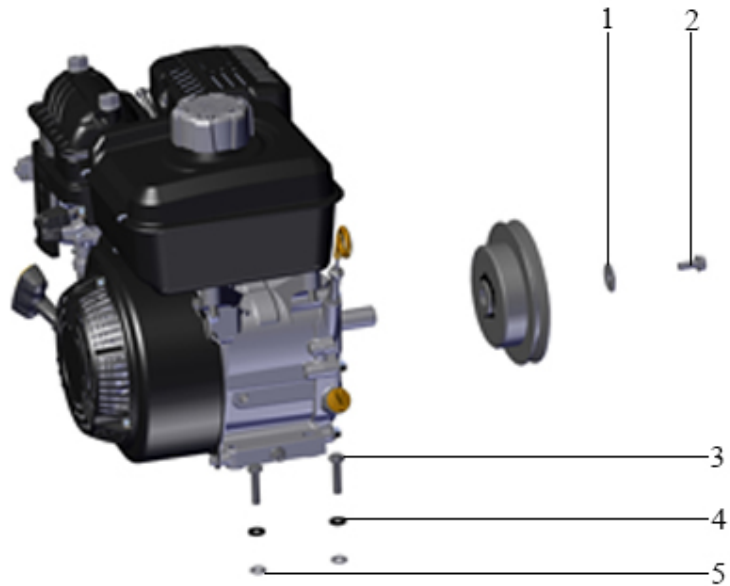

3.3. MOUNTING PARTS

Pos	Part.No	Label	No
1	100356	WASHER / HS 8,4x29x2	1
2	1001107	BOLT / M6SF 8x20 8.8 FZB	1
3	100150	BOLT / M6S 8x35 8.8 fzb	4
4	100326	WASHER / HS 8	4
5	100301	WASHER / BRB 8,4x16 HB200 fzb	4