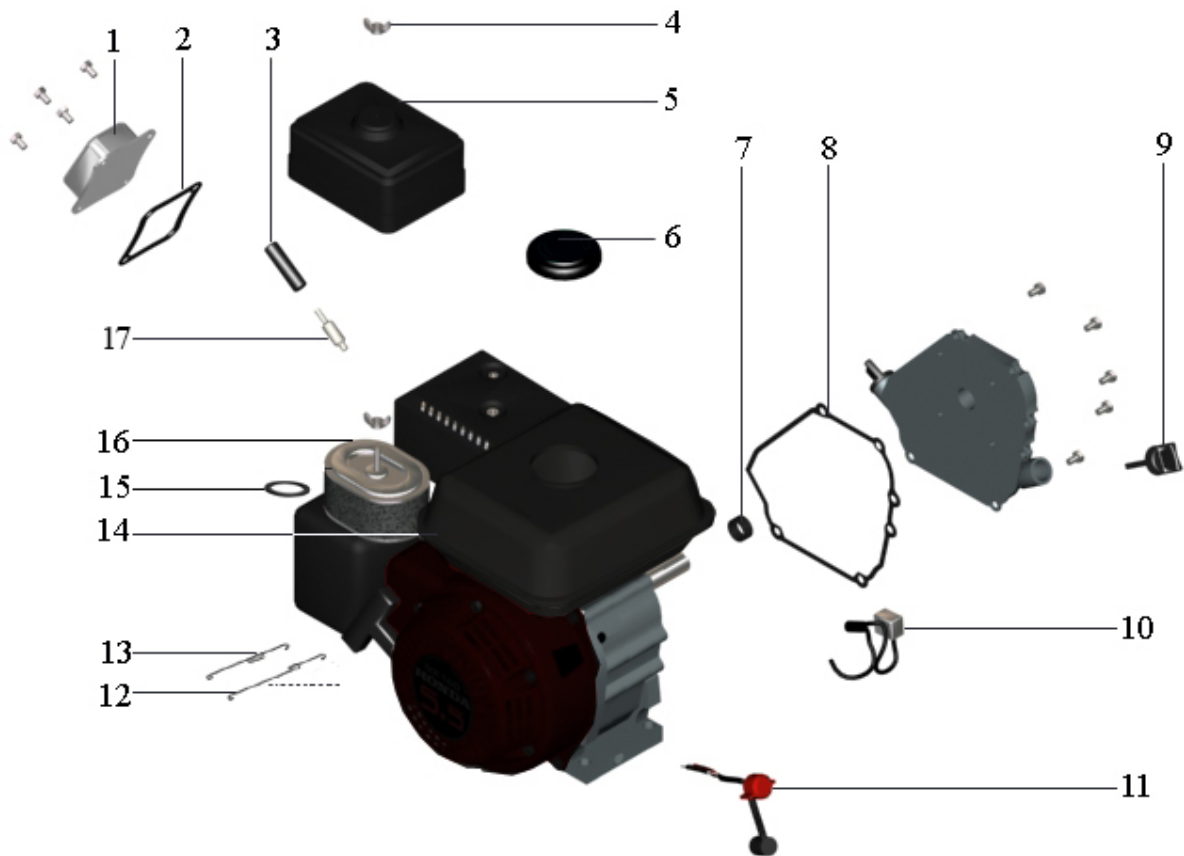

2.2. CENTRIFUGAL CLUTCH CPL.

Pos	Part.No	Label	No
1	100896	CLUTCH	1

2.2. CENTRIFUGAL CLUTCH PARTS

Pos	Part.No	Label	No
1	100830	BALL BEARING 6006 2RS	1
2	100864	WEIGHT	2
3	100811	CLUTCH LINING	2
4	100898	SPRING	4
5	100471	CIRCLIP / AK38	1
6	1008032	HUB	1

2.3. MOUNTING PARTS

Pos	Part.No	Label	No
1	100356	WASHER / HS 8,4x29x2	1
2	1001107	BOLT / M6SF 8x20 8.8 FZB	1
3	100430	FLAT KEY / TK 5x5x30 H9	1
4	100150	BOLT / M6S 8x35 8.8 fzb	4
5	100326	WASHER / HS 8	4
6	100301	WASHER / BRB 8,4x16 HB200 fzb	4
7	202140	STOPPER	1
8	1001146	BOLT/ MRT M5x16 fzb	1

2.4. ENGINE HONDA, PARTS

Pos	Part.No	Label	No
1	101857	BONNET ASSY, HEAD	1
2	101281	GASKET, BONNET	1
3	101277	BOOT-SPARK PLUG	1
4	101299	WING NUT, AIR FILTER	2
5	101751	COVER-AIR CLEANER	1
6	101275	CAP-FUEL TANK	1
7	101291	RADIAL SEAL	1
8	101273	SEAL, CRANKCASE	1
9	101280	DIP STICK	1
10	101760	CONTROL, OIL ALERT	1
11	101276	CIRCUIT BREAKER	1
12	101836	SPRING THROTTLE RETURN	1
13	101838	SPRING REGULATOR	1
14	102071	FUEL TANK BLACK	1
15	101832	SEAL	1
16	101210	AIR FILTER 70mm HIGH	1
17	101278	SPARK-PLUG	1

2.5.1. HAND START CPL.

1
102069 Svart / Black
102070 Röd / Red

Pos	Part.No	Label	No
1	102069	HAND START / METAL HEELS / BLACK	1
1	102070	HAND START / METAL HEELS / RED	1

3. ENGINE VANGUARD 160

Pos	Label
1	Engine Vanguard, parts
1	Engine Vanguard cpl.
2	Centrifugal clutch cpl.
2	Centrifugal clutch parts
3	Mounting parts