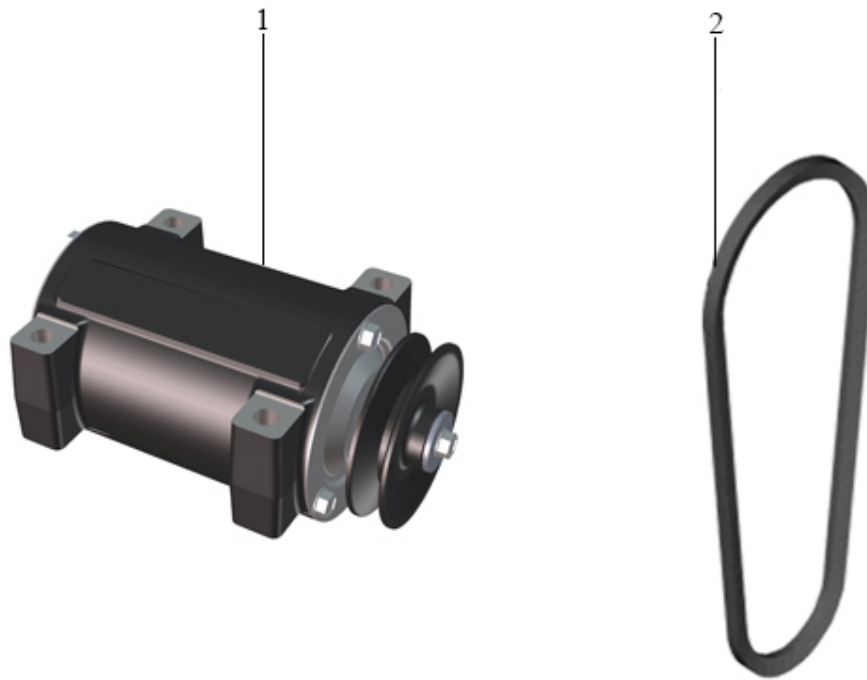

4.2. BELT GUARD

Pos	Part.No	Label	No
1	204222	BELT TENSIONER LOCK	1
2	1001103	SCREW / MELC6S 8x12 10.9	4
3	204220-01	BELT GUARD	1
4	1001125	BOLT / M6SF 8x16 8.8 FZB	2

4.3. BELT TENSIONER

Pos	Label
1	Belt tensioner, cpl
1	Belt tensioner, parts

4.3.1. BELT TENSIONER, CPL

Pos	Part.No	Label	No
1	202060	BELT TENSIONER	1

4.3.1. BELT TENSIONER, PARTS

Pos	Part.No	Label	No
1	1001125	BOLT / M6SF 8x16 8.8 FZB	2
2	201029	ARM	1
3	202054	WHEEL	1
4	100504	BALL BEARING / 6002-02RS1-C3HT51	1
5	100407	CIRCLIP / SGH 32	1
6	100408	CIRCLIP / SGA 15	1
7	204092	SEALING FILM	1

5. VIBRATIONS UNIT

Pos	Label
1	Vibrations unit cpl.
1	Vibrations unit, parts
2	V-belt

5.1. VIBRATIONS UNIT CPL.

Pos	Part.No	Label	No
1	202132	VIBRATION UNIT CPL.	1

5.1. VIBRATIONS UNIT, PARTS

Pos	Part.No	Label	No
1	1001125	BOLT / M6SF 8x16 8.8 FZB	6
2	202129	LOCK	1
3	100528	BALL BEARING / 6308 VV-C3-AHQ	2
4	202131	ECCENTRIC	1
5	202128	HOUSING	1
6	202130	LOCK	1
7	100630	V-RING 25 VA	1
8	100400	FLAT KEY / RK 6x6x30 H9	1
9	202102	V-BELT PULLEY	1
10	100306	WASHER / SRKB 9x35x3 HB200 fzb	1
11	1001125	BOLT / M6SF 8x16 8.8 FZB	1
12	100303	WASHER / BRB 13,0x24 HB200 fzb	4
13	1001274	BOLT / M6S 12x90 10.9	4