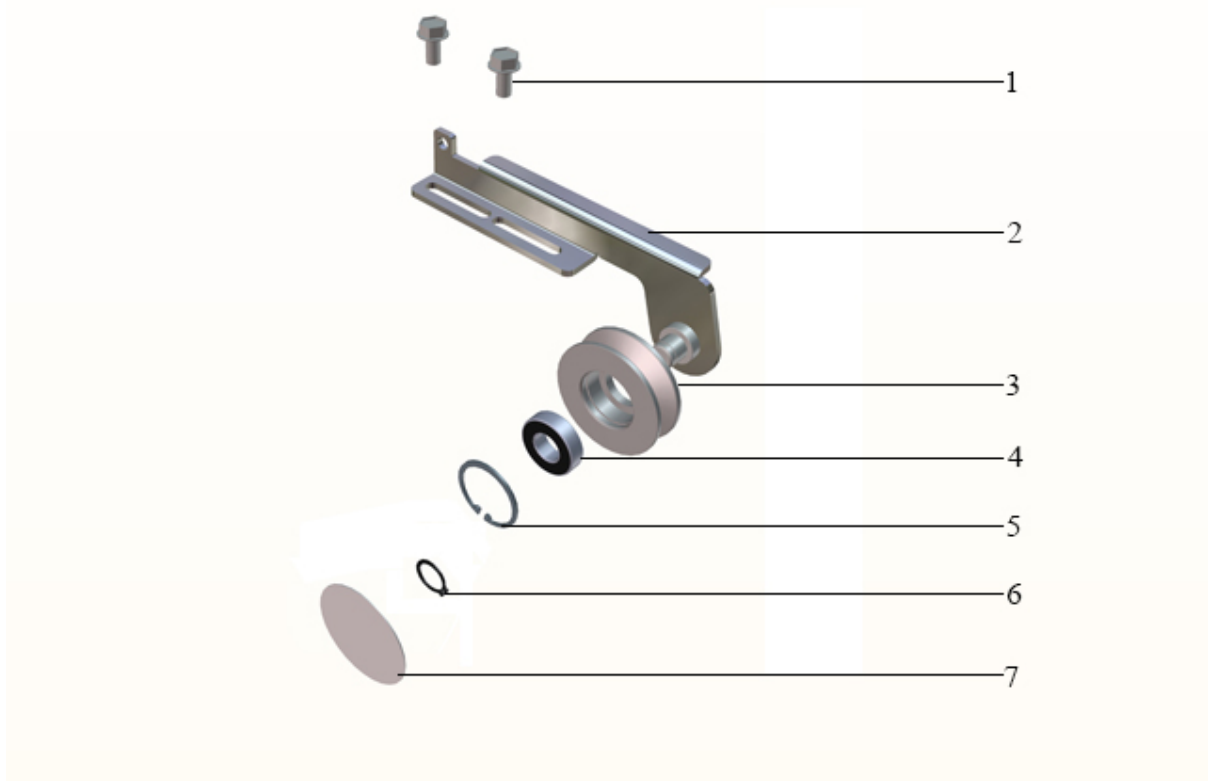

4.3.1. BELT TENSIONER, PARTS

Pos	Part.No	Label	No
1	1001125	BOLT / M6SF 8x16 8.8 FZB	2
2	201029	ARM	1
3	202054	WHEEL	1
4	100504	BALL BEARING / 6002-02RS1-C3HT51	1
5	100407	CIRCLIP / SGH 32	1
6	100408	CIRCLIP / SGA 15	1
7	204092	SEALING FILM	1