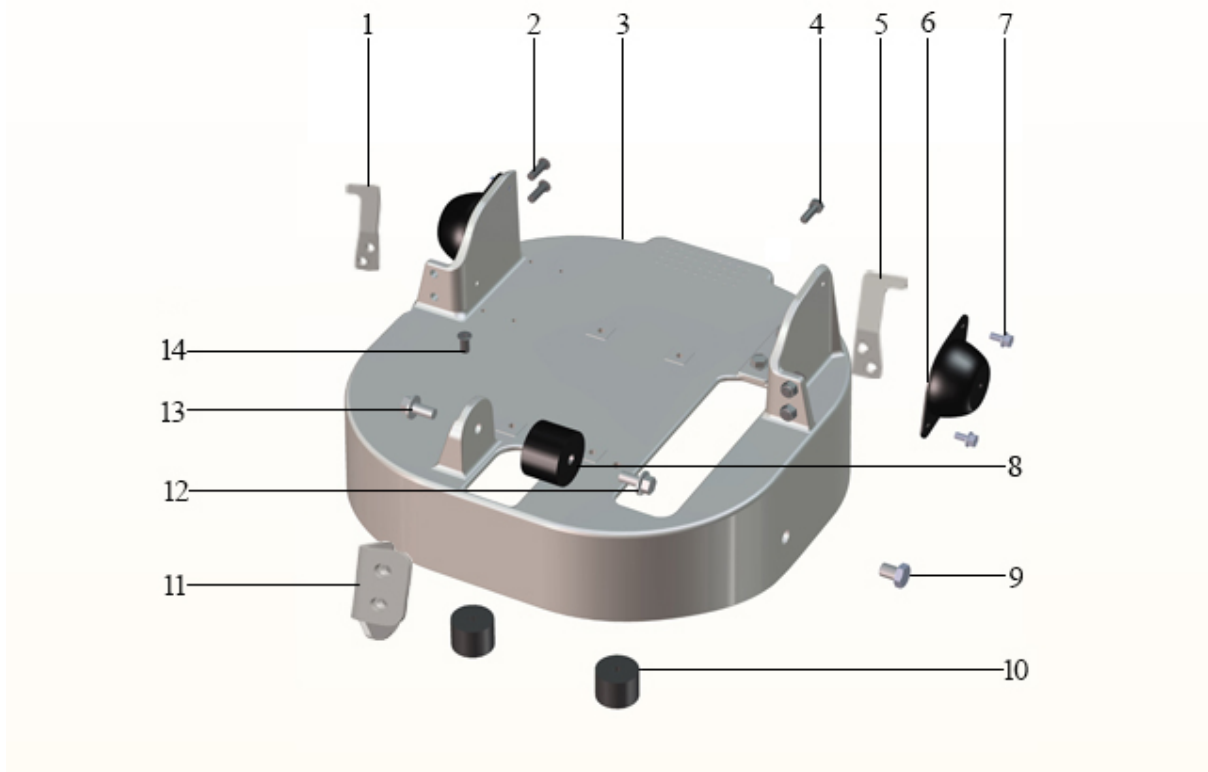

3.3. MOUNTING PARTS

Pos	Part.No	Label	No
1	100356	WASHER / HS 8,4x29x2	1
2	1001107	BOLT / M6SF 8x20 8.8 FZB	1
3	100150	BOLT / M6S 8x35 8.8 fzb	4
4	100326	WASHER / HS 8	4
5	100301	WASHER / BRB 8,4x16 HB200 fzb	4

4. CHASSI

Pos	Label
1	Chassi, parts
2	Belt guard
3	Belt tensioner

4.1. CHASSI, PARTS

Pos	Part.No	Label	No
1	204122	ANGLE PLATE RIGHT	1
2	1001125	BOLT / M6SF 8x16 8.8 FZB	4
3	204120-01	ENGINE PLATE	1
4	1001169	BOLT / M6SF 8X25 8.8 FZB	2
5	204124	ANGLE PLATE LEFT	1
6	100769	VIBRATIONS ISOLATOR	2
7	1001111	BOLT / M6SF 6x12 8.8 fzb	4
8	100707	VIBRATIONS ISOLATOR	1
9	100125	BOLT / M6S 12x20 8.8 fzb	2
10	100733	IMPACT DAMPER	2
11	306041	BRACKET	1
12	1001127	BOLT / M6SF 10x14 FZB	1
13	1001330	SCREW / M6SF 10x20 8.8 FZB DIN 6921	1
14	1001179	SCREW / MELC6S 8x16	2