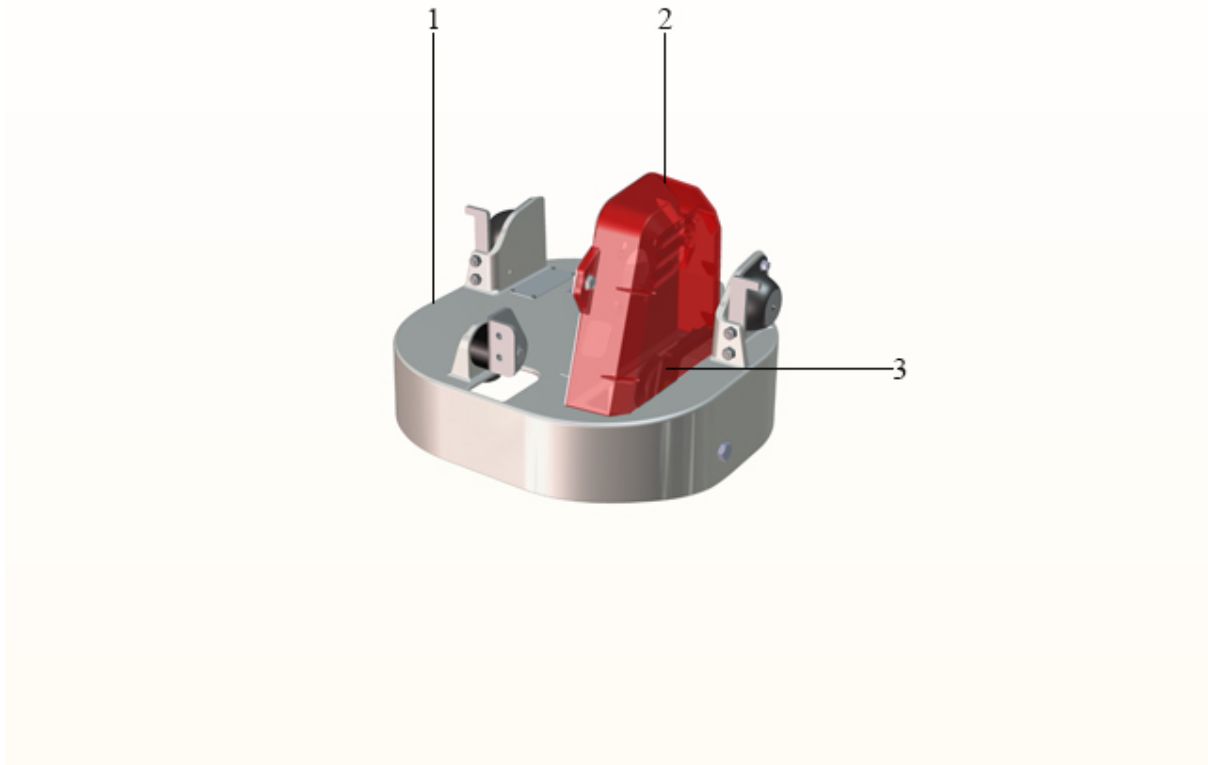

4. CHASSI

Pos	Label
1	Chassi, parts
2	Belt guard
3	Belt tensioner