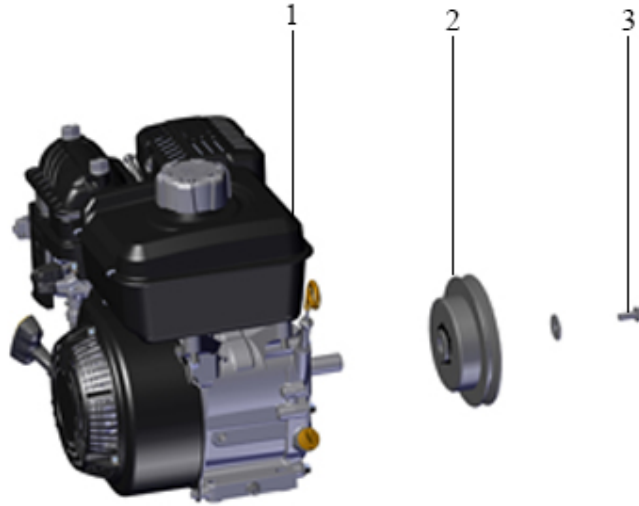

2.4. ENGINE HONDA, PARTS

Pos	Part.No	Label	No
1	101857	BONNET ASSY, HEAD	1
2	101281	GASKET, BONNET	1
3	101277	BOOT-SPARK PLUG	1
4	101299	WING NUT, AIR FILTER	2
5	101751	COVER-AIR CLEANER	1
6	101275	CAP-FUEL TANK	1
7	101291	RADIAL SEAL	1
8	101273	SEAL, CRANKCASE	1
9	101280	DIP STICK	1
10	101760	CONTROL, OIL ALERT	1
11	101276	CIRCUIT BREAKER	1
12	101836	SPRING THROTTLE RETURN	1
13	101838	SPRING REGULATOR	1
14	102071	FUEL TANK BLACK	1
15	101832	SEAL	1
16	101210	AIR FILTER 70mm HIGH	1
17	101278	SPARK-PLUG	1

2.4. ENGINE HONDA CPL.

Pos	Part.No	Label	No
1	1018106	HONDA ENGINE GX 160H2	1

2.5. HAND START

Pos	Label
1	Hand start, parts
1	Hand start cpl.

2.5.1. HAND START, PARTS

Pos	Part.No	Label	No
1	101279	KNOB, HAND START	1
2	101221	RECOIL STARTER WIRE	1

2.5.1. HAND START CPL.

1
102069 Svart / Black
102070 Röd / Red

Pos	Part.No	Label	No
1	102069	HAND START / METAL HEELS / BLACK	1
1	102070	HAND START / METAL HEELS / RED	1

3. ENGINE VANGUARD 160

Pos	Label
1	Engine Vanguard, parts
1	Engine Vanguard cpl.
2	Centrifugal clutch cpl.
2	Centrifugal clutch parts
3	Mounting parts