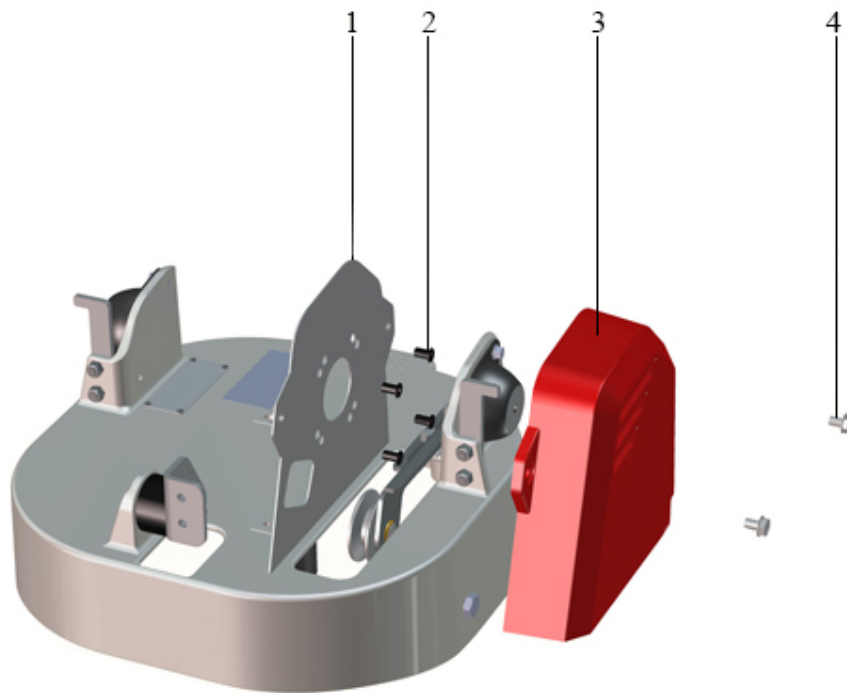

4.2. BELT GUARD

Pos	Part.No	Label	No
1	204222	BELT TENSIONER LOCK	1
2	1001103	SCREW / MELC6S 8x12 10.9	4
3	204220-01	BELT GUARD	1
4	1001125	BOLT / M6SF 8x16 8.8 FZB	2