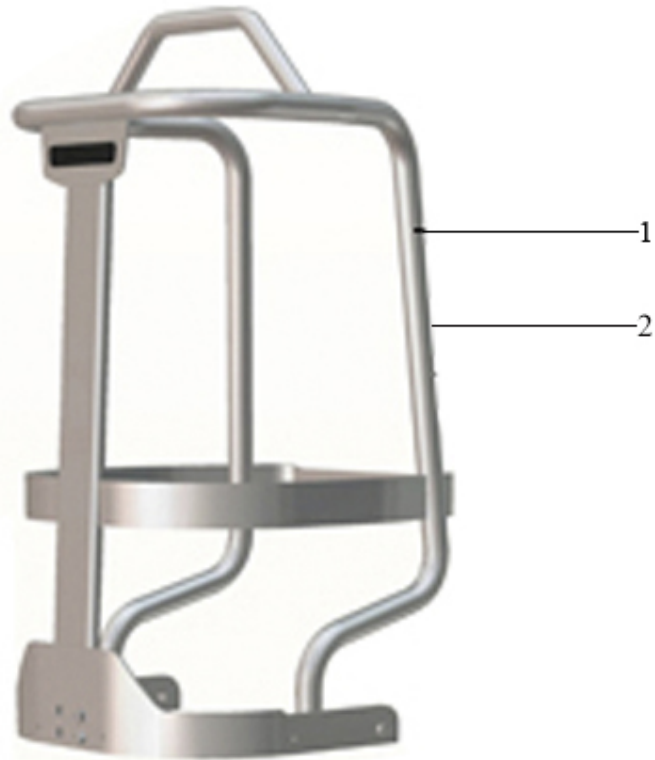

Forward vibratory plates - gravel FR95 Spare Parts List

TABLE OF CONTENT

1. Handle	4
1.1. Handle with Honda engine	5
1.2. Handle with Vanguard engine	6
2. Engine Honda GX160	7
2.1. Silencer	8
2.1.1. Silencer, parts	9
2.1.1. Silencer cpl.	10
2.2. Centrifugal clutch cpl.	11
2.2. Centrifugal clutch parts	12
2.3. Mounting parts	13
2.4. Engine Honda, parts	14
2.4. Engine Honda cpl.	15
2.5. Hand start	16
2.5.1. Hand start, parts	17
2.5.1. Hand start cpl.	18
3. Engine Vanguard 160	19
3.1. Engine Vanguard, parts	20
3.1. Engine Vanguard cpl.	22
3.2. Centrifugal clutch cpl.	23
3.2. Centrifugal clutch parts	24
3.3. Mounting parts	25
4. Chassi	26
4.1. Chassi, parts	27
4.2. Belt guard	28
4.3. Belt tensioner	29
4.3.1. Belt tensioner, cpl	30
4.3.1. Belt tensioner, parts	31
5. Vibrations unit	32
5.1. Vibrations unit cpl.	33
5.1. Vibrations unit, parts	34
5.2. V-belt	35
6. Base plate	36
7. Labels	37
8. Service kit, Honda GX160 engine	38

1. HANDLE

Pos	Label
1	Handle with Honda engine
2	Handle with Vanguard engine

1.1. HANDLE WITH HONDA ENGINE

Pos	Part.No	Label	No
1	204111	PROTECTION PLATE	1
2	100221	NUT / LOCKING M6MF M8	4
3	1001169	BOLT / M6SF 8X25 8.8 FZB	4
4	204110	HANDLE	1
5	1001330	SCREW / M6SF 10x20 8.8 FZB DIN 6921	2
6	1001107	BOLT / M6SF 8x20 8.8 FZB	2

2. ENGINE HONDA GX160

Pos	Label
1	Silencer
2	Centrifugal clutch cpl.
2	Centrifugal clutch parts
3	Mounting parts
4	Engine Honda, parts
4	Engine Honda cpl.
5	Hand start

2.1. SILENCER

Pos	Label
1	Silencer, parts
1	Silencer cpl.