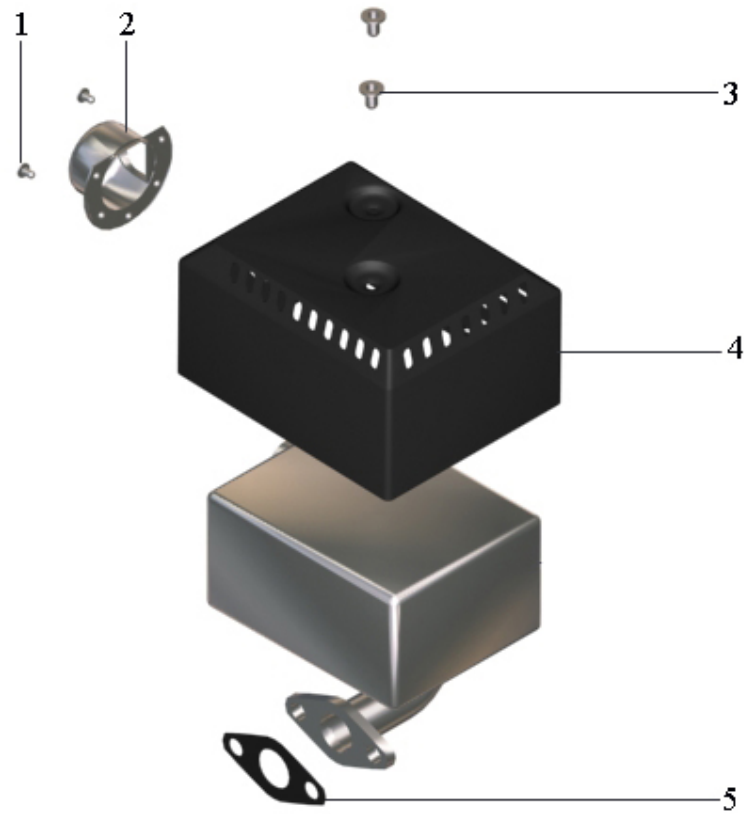

Forward vibratory plates - gravel FR95 Spare Parts List

TABLE OF CONTENT

1. Handle	4
1.1. Handle with Honda engine	5
1.2. Handle with Vanguard engine	6
2. Engine Honda GX160	7
2.1. Silencer	8
2.1.1. Silencer, parts	9
2.1.1. Silencer cpl.	10
2.2. Centrifugal clutch cpl.	11
2.2. Centrifugal clutch parts	12
2.3. Mounting parts	13
2.4. Engine Honda, parts	14
2.4. Engine Honda cpl.	15
2.5. Hand start	16
2.5.1. Hand start, parts	17
2.5.1. Hand start cpl.	18
3. Engine Vanguard 160	19
3.1. Engine Vanguard, parts	20
3.1. Engine Vanguard cpl.	22
3.2. Centrifugal clutch cpl.	23
3.2. Centrifugal clutch parts	24
3.3. Mounting parts	25
4. Chassi	26
4.1. Chassi, parts	27
4.2. Belt guard	28
4.3. Belt tensioner	29
4.3.1. Belt tensioner, cpl	30
4.3.1. Belt tensioner, parts	31
5. Vibrations unit	32
5.1. Vibrations unit cpl.	33
5.1. Vibrations unit, parts	34
5.2. V-belt	35
6. Base plate	36
7. Labels	37
8. Service kit, Honda GX160 engine	38

2. ENGINE HONDA GX160

Pos	Label
1	Silencer
2	Centrifugal clutch cpl.
2	Centrifugal clutch parts
3	Mounting parts
4	Engine Honda, parts
4	Engine Honda cpl.
5	Hand start

2.1. SILENCER

Pos	Label
1	Silencer, parts
1	Silencer cpl.

2.1.1. SILENCER, PARTS

Pos	Part.No	Label	No
1	101195	BOLT / 4x8 MRT-TT FZB	2
2	101270	DEFLECTOR	1
3	100185	BOLT / RXS 5x8	4
4	101285	COVER	1
5	101282	SEAL, SILENCER	1

2.1.1. SILENCER CPL.

Pos	Part.No	Label	No
1	101284	MUFFLER	1

2.2. CENTRIFUGAL CLUTCH CPL.

Pos	Part.No	Label	No
1	100896	CLUTCH	1

2.2. CENTRIFUGAL CLUTCH PARTS

Pos	Part.No	Label	No
1	100830	BALL BEARING 6006 2RS	1
2	100864	WEIGHT	2
3	100811	CLUTCH LINING	2
4	100898	SPRING	4
5	100471	CIRCLIP / AK38	1
6	1008032	HUB	1