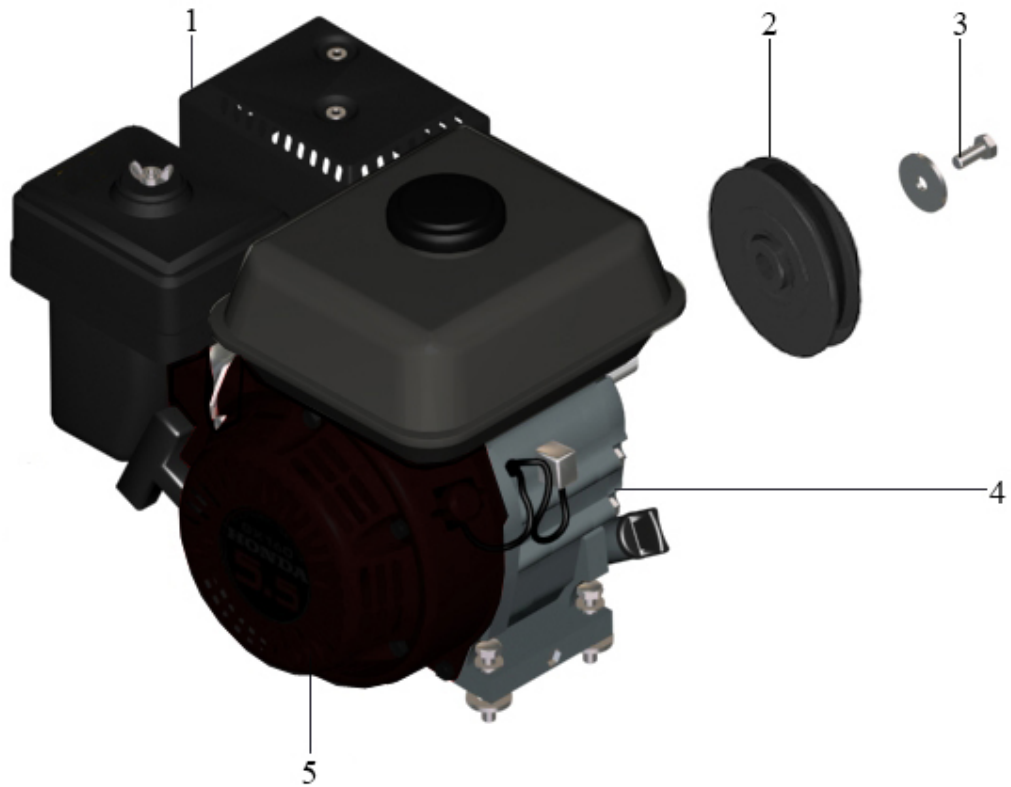

Forward vibratory plates - gravel FR95 Spare Parts List

TABLE OF CONTENT

1. Handle	4
1.1. Handle with Honda engine	5
1.2. Handle with Vanguard engine	6
2. Engine Honda GX160	7
2.1. Silencer	8
2.1.1. Silencer, parts	9
2.1.1. Silencer cpl.	10
2.2. Centrifugal clutch cpl.	11
2.2. Centrifugal clutch parts	12
2.3. Mounting parts	13
2.4. Engine Honda, parts	14
2.4. Engine Honda cpl.	15
2.5. Hand start	16
2.5.1. Hand start, parts	17
2.5.1. Hand start cpl.	18
3. Engine Vanguard 160	19
3.1. Engine Vanguard, parts	20
3.1. Engine Vanguard cpl.	22
3.2. Centrifugal clutch cpl.	23
3.2. Centrifugal clutch parts	24
3.3. Mounting parts	25
4. Chassi	26
4.1. Chassi, parts	27
4.2. Belt guard	28
4.3. Belt tensioner	29
4.3.1. Belt tensioner, cpl	30
4.3.1. Belt tensioner, parts	31
5. Vibrations unit	32
5.1. Vibrations unit cpl.	33
5.1. Vibrations unit, parts	34
5.2. V-belt	35
6. Base plate	36
7. Labels	37
8. Service kit, Honda GX160 engine	38

1. HANDLE

Pos	Label
1	Handle with Honda engine
2	Handle with Vanguard engine

1.1. HANDLE WITH HONDA ENGINE

Pos	Part.No	Label	No
1	204111	PROTECTION PLATE	1
2	100221	NUT / LOCKING M6MF M8	4
3	1001169	BOLT / M6SF 8X25 8.8 FZB	4
4	204110	HANDLE	1
5	1001330	SCREW / M6SF 10x20 8.8 FZB DIN 6921	2
6	1001107	BOLT / M6SF 8x20 8.8 FZB	2

1.2. HANDLE WITH VANGUARD ENGINE

Pos	Part.No	Label	No
1	204241	GUARD BRACKET REAR	1
2	100221	NUT / LOCKING M6MF M8	4
3	1001169	BOLT / M6SF 8X25 8.8 FZB	4
4	204240	HANDLE	1
5	1001330	SCREW / M6SF 10x20 8.8 FZB DIN 6921	2
6	1001107	BOLT / M6SF 8x20 8.8 FZB	2

2. ENGINE HONDA GX160

Pos	Label
1	Silencer
2	Centrifugal clutch cpl.
2	Centrifugal clutch parts
3	Mounting parts
4	Engine Honda, parts
4	Engine Honda cpl.
5	Hand start

2.1. SILENCER

Pos	Label
1	Silencer, parts
1	Silencer cpl.