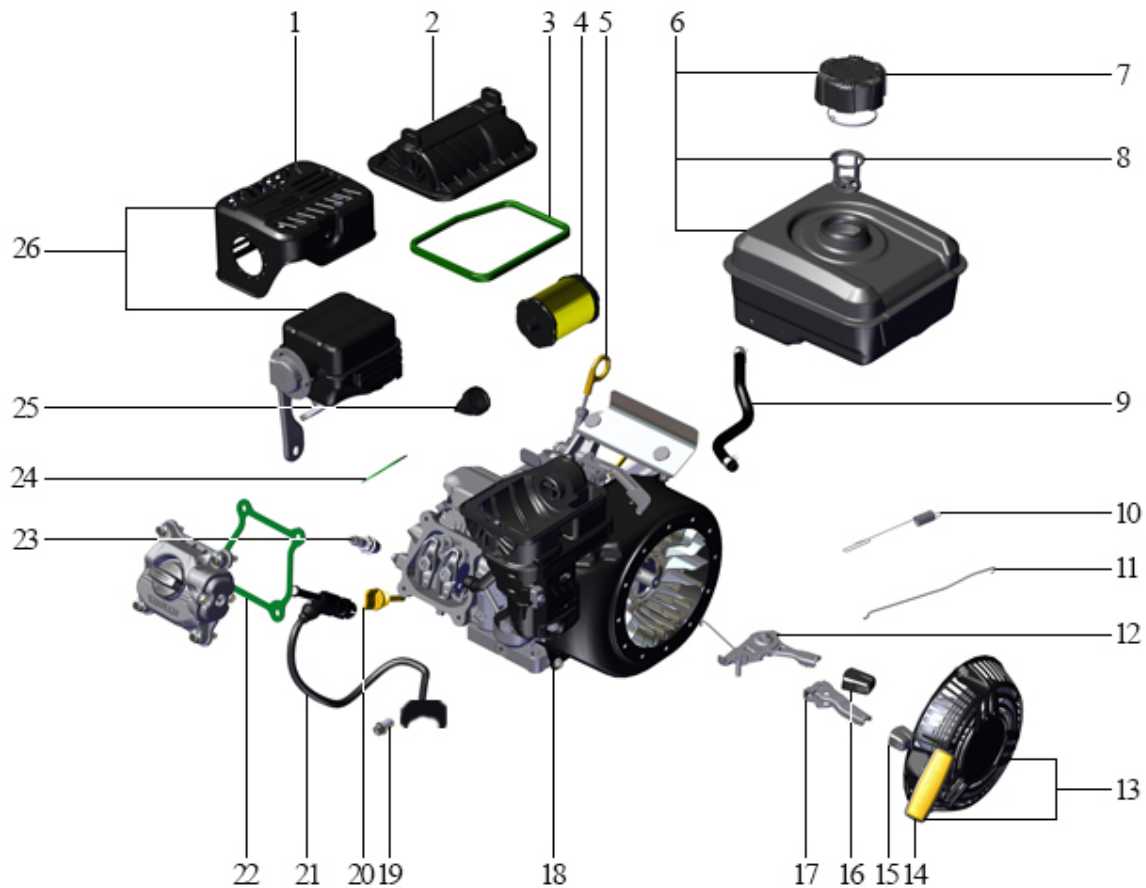

2.4. ENGINE HONDA, PARTS

Pos	Part.No	Label	No
1	101857	BONNET ASSY, HEAD	1
2	101281	GASKET, BONNET	1
3	101277	BOOT-SPARK PLUG	1
4	101299	WING NUT, AIR FILTER	2
5	101751	COVER-AIR CLEANER	1
6	101275	CAP-FUEL TANK	1
7	101291	RADIAL SEAL	1
8	101273	SEAL, CRANKCASE	1
9	101280	DIP STICK	1
10	101760	CONTROL, OIL ALERT	1
11	101276	CIRCUIT BREAKER	1
12	101836	SPRING THROTTLE RETURN	1
13	101838	SPRING REGULATOR	1
14	102071	FUEL TANK BLACK	1
15	101832	SEAL	1
16	101210	AIR FILTER 70mm HIGH	1
17	101278	SPARK-PLUG	1

2.4. ENGINE HONDA CPL.

Pos	Part.No	Label	No
1	1018106	HONDA ENGINE GX 160H2	1

2.5. HAND START

Pos	Label
1	Hand start, parts
1	Hand start cpl.

2.5.1. HAND START, PARTS

Pos	Part.No	Label	No
1	101279	KNOB, HAND START	1
2	101221	RECOIL STARTER WIRE	1

2.5.1. HAND START CPL.

1
102069 Svart / Black
102070 Röd / Red

Pos	Part.No	Label	No
1	102069	HAND START / METAL HEELS / BLACK	1
1	102070	HAND START / METAL HEELS / RED	1

3. ENGINE VANGUARD 160

Pos	Label
1	Engine Vanguard, parts
1	Engine Vanguard cpl.
2	Centrifugal clutch cpl.
2	Centrifugal clutch parts
3	Mounting parts

3.1. ENGINE VANGUARD, PARTS

Pos	Part.No	Label	No
1	1018137	GUARD, MUFFLER	1
2	1018138	COVER, AIR CLEANER	1
3	1018139	SEALING AIR CLEANER COVER	1
4	1018140	AIR FILTER	1
5	1018141	DIP STICK	1
6	1018142	TANK, FUEL	1
7	1018143	CAP, FUEL TANK	1
8	1018144	FILTER FILLER NECK	1
9	1018145	LINE FUEL	1
10	1018146	SPRING GOVERNOS	1
11	1018147	LINK MECHANICAL GOVERNOR	1
12	1018149	THROTTLE CONTROL	1
13	1018148	STARTER REWIND	1
14	1018150	GRIP, STARTER ROPE	1
15	1018151	KNOB CHOKE	1
16	1018152	KNOB CONTROL	1
17	1018153	LEVER, CHOKE	1
18	1018154	CARBURETOR	1
19	1018155	PLUG-OIL DRAINE	1
20	1018156	PLUG, DIPSTICK	1
21	1018157	ARMATURE MAGNETO	1