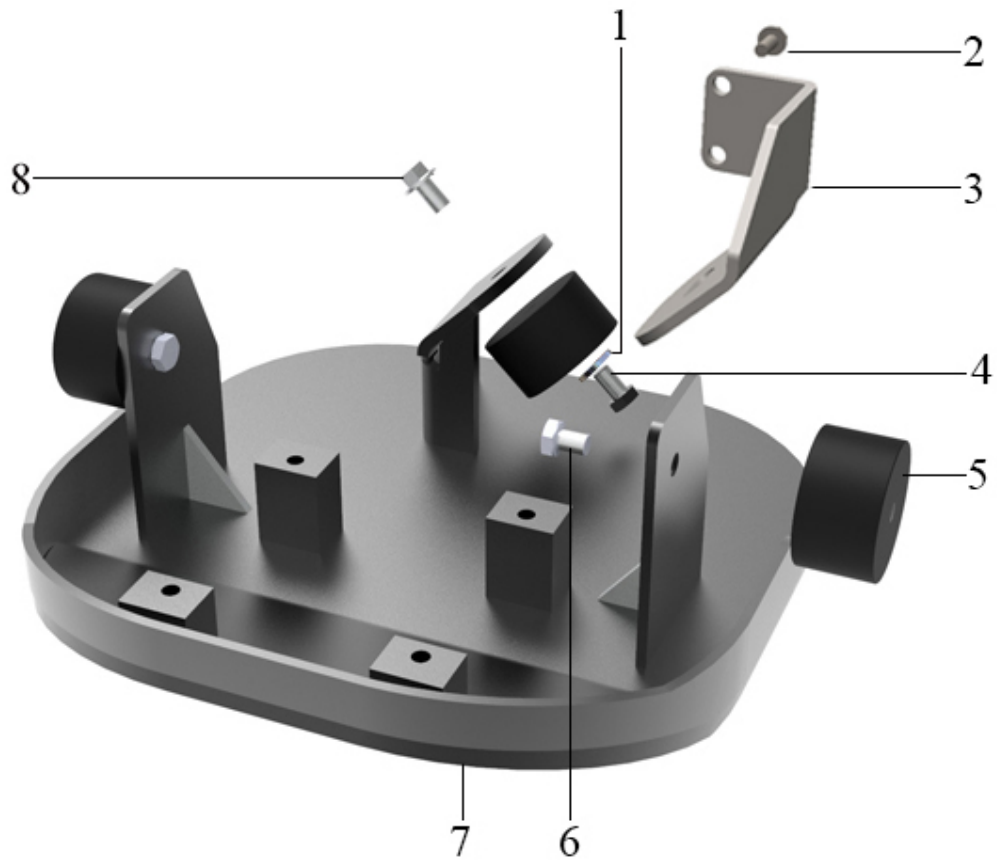

5. VIBRATIONS UNIT

Pos	Label
1	Vibrations unit cpl.
1	Vibrations unit, parts
2	V-belt

5.1. VIBRATIONS UNIT CPL.

Pos	Part.No	Label	No
1	202132	VIBRATION UNIT CPL.	1

5.1. VIBRATIONS UNIT, PARTS

Pos	Part.No	Label	No
1	1001125	BOLT / M6SF 8x16 8.8 FZB	6
2	202129	LOCK	1
3	100528	BALL BEARING / 6308 VV-C3-AHQ	2
4	202131	ECCENTRIC	1
5	202128	HOUSING	1
6	202130	LOCK	1
7	100630	V-RING 25 VA	1
8	100400	FLAT KEY / RK 6x6x30 H9	1
9	202102	V-BELT PULLEY	1
10	100306	WASHER / SRKB 9x35x3 HB200 fzb	1
11	1001125	BOLT / M6SF 8x16 8.8 FZB	1
12	100303	WASHER / BRB 13,0x24 HB200 fzb	4
13	1001274	BOLT / M6S 12x90 10.9	4

5.2. V-BELT

Pos	Part.No	Label	No
1	100802	V-BELT / A30	1

6. BASE PLATE

Pos	Part.No	Label	No
1	100303	WASHER / BRB 13,0x24 HB200 fzb	1
2	1001169	BOLT / M6SF 8X25 8.8 FZB	2
3	204121	BRACKET	1
4	100125	BOLT / M6S 12x20 8.8 fzb	1
5	100701	VIBRATIONS ISOLATOR	3
6	100107	BOLT / M6S 12x16 8.8 fzb	2
7	204098	BASE PLATE	1
8	1001128	BOLT / M6SF 12x20	1