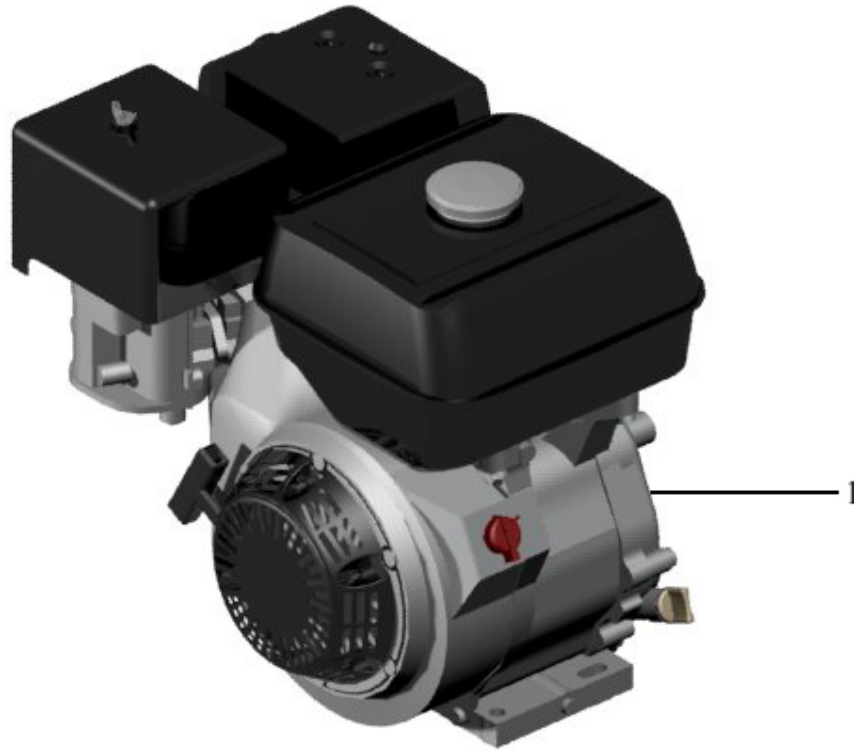

2.4. ENGINE HONDA CPL.

Pos	Part.No	Label	No
1	1018106	HONDA ENGINE GX 160H2	1