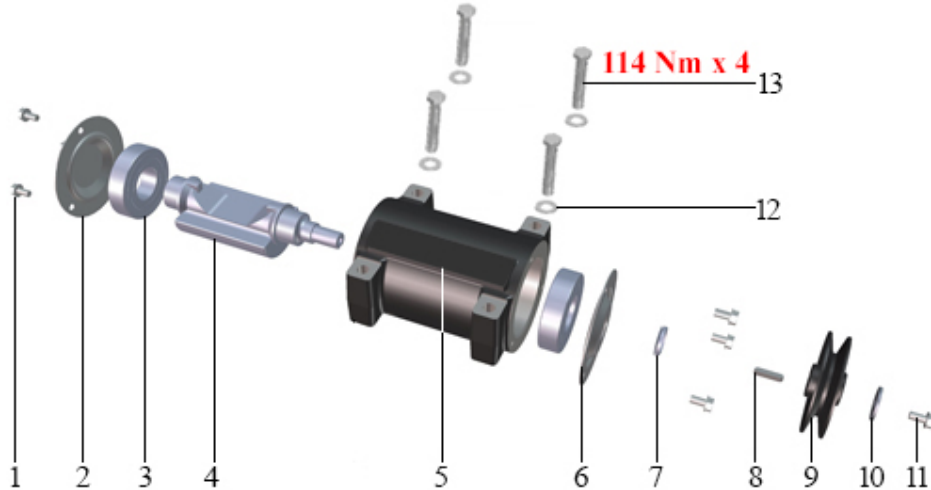

4.3.1. BELT TENSIONER, CPL

Pos	Part.No	Label	No
1	202060	BELT TENSIONER	1

4.3.1. BELT TENSIONER, PARTS

Pos	Part.No	Label	No
1	1001125	BOLT / M6SF 8x16 8.8 FZB	2
2	201029	ARM	1
3	202054	WHEEL	1
4	100504	BALL BEARING / 6002-02RS1-C3HT51	1
5	100407	CIRCLIP / SGH 32	1
6	100408	CIRCLIP / SGA 15	1
7	204092	SEALING FILM	1

5. VIBRATIONS UNIT

Pos	Label
1	Vibrations unit cpl.
1	Vibrations unit, parts
2	V-belt

5.1. VIBRATIONS UNIT CPL.

Pos	Part.No	Label	No
1	202132	VIBRATION UNIT CPL.	1

5.1. VIBRATIONS UNIT, PARTS

Pos	Part.No	Label	No
1	1001125	BOLT / M6SF 8x16 8.8 FZB	6
2	202129	LOCK	1
3	100528	BALL BEARING / 6308 VV-C3-AHQ	2
4	202131	ECCENTRIC	1
5	202128	HOUSING	1
6	202130	LOCK	1
7	100630	V-RING 25 VA	1
8	100400	FLAT KEY / RK 6x6x30 H9	1
9	202102	V-BELT PULLEY	1
10	100306	WASHER / SRKB 9x35x3 HB200 fzb	1
11	1001125	BOLT / M6SF 8x16 8.8 FZB	1
12	100303	WASHER / BRB 13,0x24 HB200 fzb	4
13	1001274	BOLT / M6S 12x90 10.9	4

5.2. V-BELT

Pos	Part.No	Label	No
1	100802	V-BELT / A30	1

6. BASE PLATE

Pos	Part.No	Label	No
1	100303	WASHER / BRB 13,0x24 HB200 fzb	1
2	1001169	BOLT / M6SF 8X25 8.8 FZB	2
3	204121	BRACKET	1
4	100125	BOLT / M6S 12x20 8.8 fzb	1
5	100701	VIBRATIONS ISOLATOR	3
6	100107	BOLT / M6S 12x16 8.8 fzb	2
7	204098	BASE PLATE	1
8	1001128	BOLT / M6SF 12x20	1