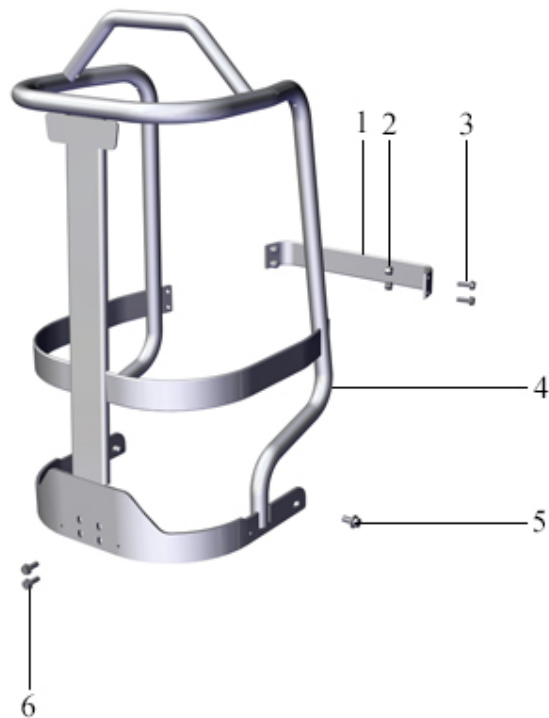

Forward vibratory plates - gravel FR95 Spare Parts List

TABLE OF CONTENT

1. Handle	4
1.1. Handle with Honda engine	5
1.2. Handle with Vanguard engine	6
2. Engine Honda GX160	7
2.1. Silencer	8
2.1.1. Silencer, parts	9
2.1.1. Silencer cpl.	10
2.2. Centrifugal clutch cpl.	11
2.2. Centrifugal clutch parts	12
2.3. Mounting parts	13
2.4. Engine Honda, parts	14
2.4. Engine Honda cpl.	15
2.5. Hand start	16
2.5.1. Hand start, parts	17
2.5.1. Hand start cpl.	18
3. Engine Vanguard 160	19
3.1. Engine Vanguard, parts	20
3.1. Engine Vanguard cpl.	22
3.2. Centrifugal clutch cpl.	23
3.2. Centrifugal clutch parts	24
3.3. Mounting parts	25
4. Chassi	26
4.1. Chassi, parts	27
4.2. Belt guard	28
4.3. Belt tensioner	29
4.3.1. Belt tensioner, cpl	30
4.3.1. Belt tensioner, parts	31
5. Vibrations unit	32
5.1. Vibrations unit cpl.	33
5.1. Vibrations unit, parts	34
5.2. V-belt	35
6. Base plate	36
7. Labels	37
8. Service kit, Honda GX160 engine	38

1. HANDLE

Pos	Label
1	Handle with Honda engine
2	Handle with Vanguard engine

1.1. HANDLE WITH HONDA ENGINE

Pos	Part.No	Label	No
1	204111	PROTECTION PLATE	1
2	100221	NUT / LOCKING M6MF M8	4
3	1001169	BOLT / M6SF 8X25 8.8 FZB	4
4	204110	HANDLE	1
5	1001330	SCREW / M6SF 10x20 8.8 FZB DIN 6921	2
6	1001107	BOLT / M6SF 8x20 8.8 FZB	2

1.2. HANDLE WITH VANGUARD ENGINE

Pos	Part.No	Label	No
1	204241	GUARD BRACKET REAR	1
2	100221	NUT / LOCKING M6MF M8	4
3	1001169	BOLT / M6SF 8X25 8.8 FZB	4
4	204240	HANDLE	1
5	1001330	SCREW / M6SF 10x20 8.8 FZB DIN 6921	2
6	1001107	BOLT / M6SF 8x20 8.8 FZB	2

2. ENGINE HONDA GX160

Pos	Label
1	Silencer
2	Centrifugal clutch cpl.
2	Centrifugal clutch parts
3	Mounting parts
4	Engine Honda, parts
4	Engine Honda cpl.
5	Hand start

2.1. SILENCER

Pos	Label
1	Silencer, parts
1	Silencer cpl.