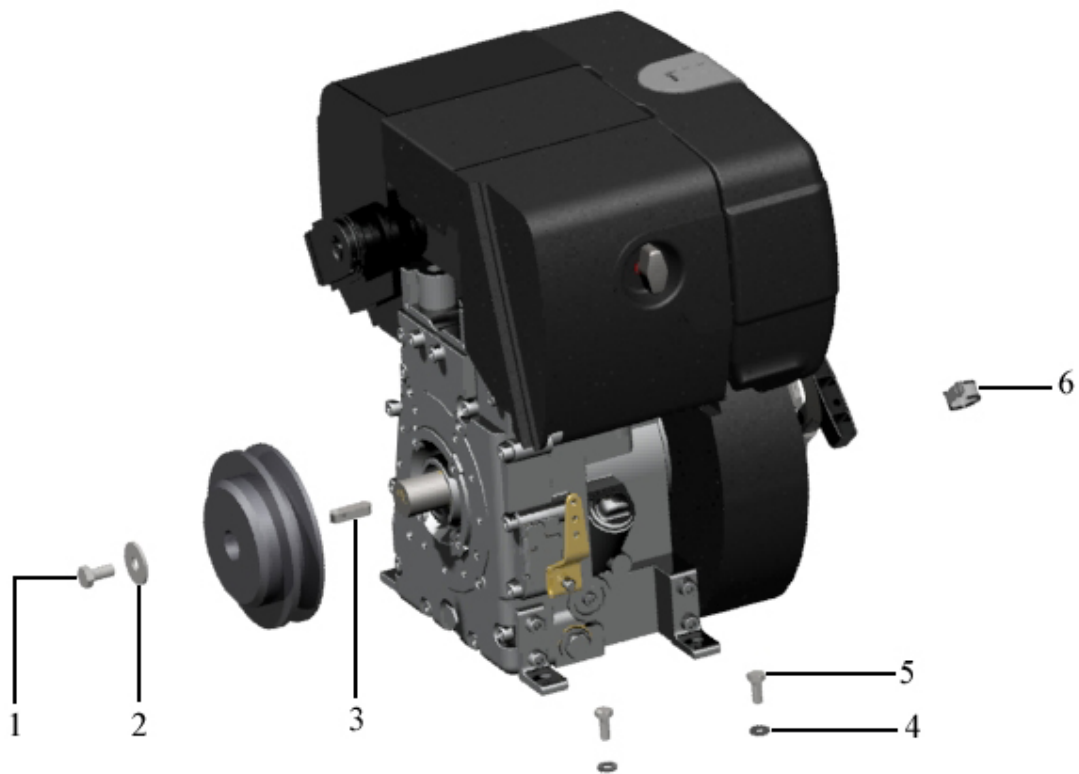

Reversible vibratory plates FB170 Spare Parts List

TABLE OF CONTENT

1. Decal	5
2. Engine Hatz	6
2.1. Engine, parts	7
2.1. Engine cpl.	8
2.2. Engine mountings part	9
2.3. Engine mountings part	10
2.4. Centrifugal clutch, parts	11
2.4. Centrifugal clutch cpl.	12
2.5. Engine mountings part	13
2.6. Engine mountings part	14
2.7. Engine mountings part	15
2.8. Oil drain hose, parts	16
2.9. Hand start	17
2.10. Engine mountings part	18
3. Hydraulic system	19
3.1. Hydraulic mounting, parts	20
3.2. Cylinder, parts	21
3.3. Hydraulic pump, parts	22
3.4. Hydraulic, hoses	23
3.5. Hydraulic mounting, parts	24
3.6. Hydraulic, handle	25
4. Throttle	26
5. Protective frame parts	27
7. Handle	28
7.1. Handle, parts	29
7.2. Hook, parts	30
7.3. Handle attachment, parts	31
8. Chassi	32
8.1. Handle joints, parts	33
8.2. Belt tensioner	34
8.2.1. Belt tensioner, cpl	35
8.2.1. Belt tensioner, parts	36
8.3. Chassi, parts	37
9. Vibrations unit	39
9.1. Shaft with cog wheel	40
9.2. Coupling shaft	42
9.3. V-belt	43
9.4. Housing, parts	44
10. A Base plate, width 550mm	45
10. B Base plate, width 450mm	46
11. A Vulkollan plate, width 550mm (Accessories)	47
11.1. Vulkollan plate, parts	48
11.1. Vulkollan plate, complete	49
11. B Vulkollan plate, width 450mm (Accessories)	50
11.1. Vulkollan plate, parts	51

2.4. CENTRIFUGAL CLUTCH, PARTS

Pos	Part.No	Label	No
1	100820	BALL BEARING 6008.2Z	1
2	100812	SPRING	4
3	100120	BOLT / MF6S 4x12 10.9	2
4	100817	END CAP	1
5	100811	CLUTCH LINING	2
6	100823	HUB	1

2.4. CENTRIFUGAL CLUTCH CPL.

Pos	Part.No	Label	No
1	100843	CLUTCH CPL	1
1	100800	CLUTCH	1

2.5. ENGINE MOUNTINGS PART

Pos	Part.No	Label	No
1	1001107	BOLT / M6SF 8x20 8.8 FZB	1
2	100356	WASHER / HS 8,4x29x2	1
3	100430	FLAT KEY / TK 5x5x30 H9	1
4	100326	WASHER / HS 8	4
5	100100	BOLT / M6S 8x20 8.8 fzb	4
6	100439	RUBBER-COVERED CLIP / 22 mm	1