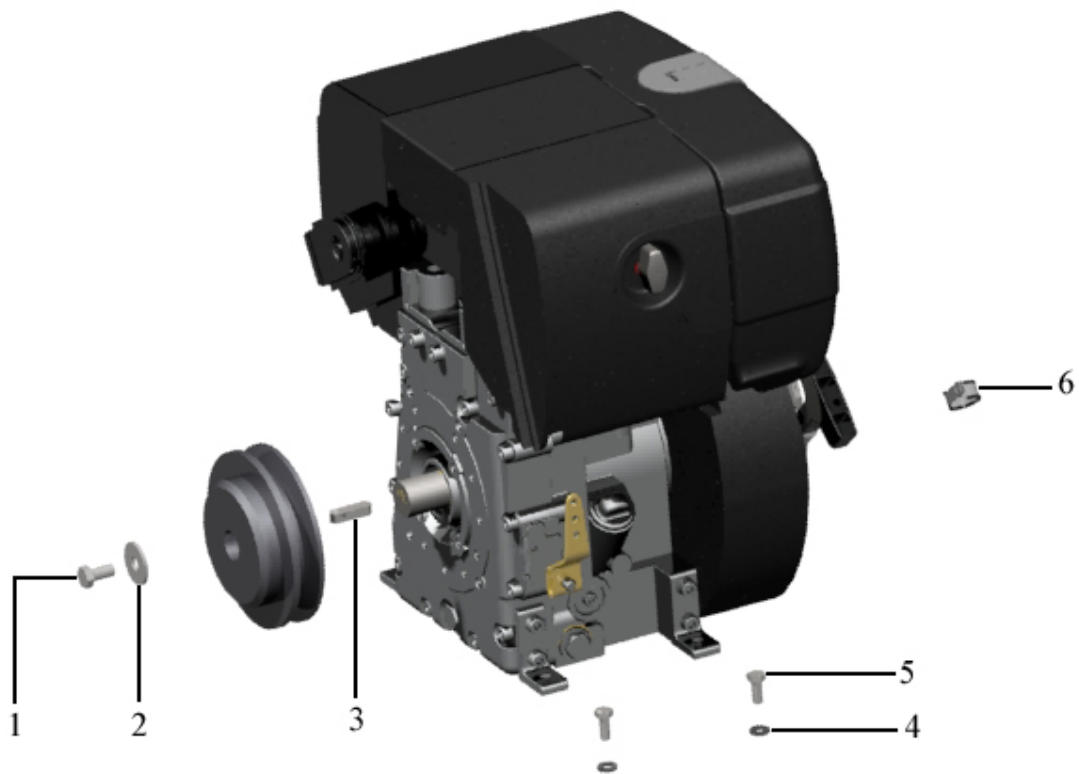

2.3. ENGINE MOUNTINGS PART

Pos	Part.No	Label	No
1	1001107	BOLT / M6SF 8x20 8.8 FZB	1
2	100356	WASHER / HS 8,4x29x2	1
3	100430	FLAT KEY / TK 5x5x30 H9	1
4	100326	WASHER / HS 8	4
5	100100	BOLT / M6S 8x20 8.8 fzb	4
6	100439	RUBBER-COVERED CLIP / 22 mm	1