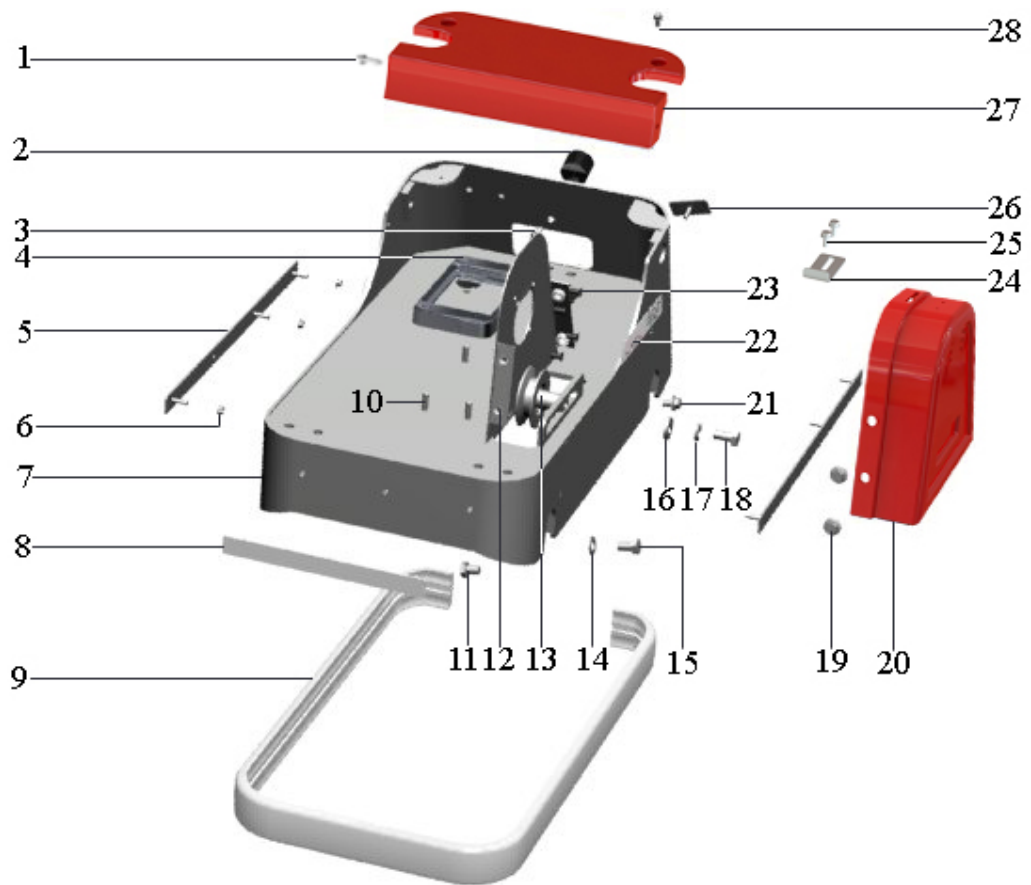

8.3. CHASSI, PARTS

Pos	Part.No	Label	No
1	1001107	BOLT / M6SF 8x20 8.8 FZB	2
2	100733	IMPACT DAMPER	1
3	1001125	BOLT / M6SF 8x16 8.8 FZB	1
4	303251	SPACER	1
5	303227	BUFFER BRACKET	2
6	100222	NUT / LOCKING M6MF M6	11
7	304088	CHASSI for YANMAR ENGINE	1
7	304002	CHASSI for HATZ ENGINE	1
8	303229	BUFFER BRACKET	1
9	303247	BUFFER	1
10	100150	BOLT / M6S 8x35 8.8 fzb	4
11	1001127	BOLT / M6SF 10x14 FZB	1
12	304076	INNER BELT COVER	1
13	303104	BELT TENSIONER	1
14	100303	WASHER / BRB 13,0x24 HB200 fzb	4
15	100125	BOLT / M6S 12x20 8.8 fzb	4
16	100314	WASHER 13x30x4 HB305 VFZB	1
17	100310	WASHER / HS12	1
18	1001145	BOLT / M6S 12x25 8.8 FZB	1
19	1001127	BOLT / M6SF 10x14 FZB	4
20	303190	BELT GUARD	1