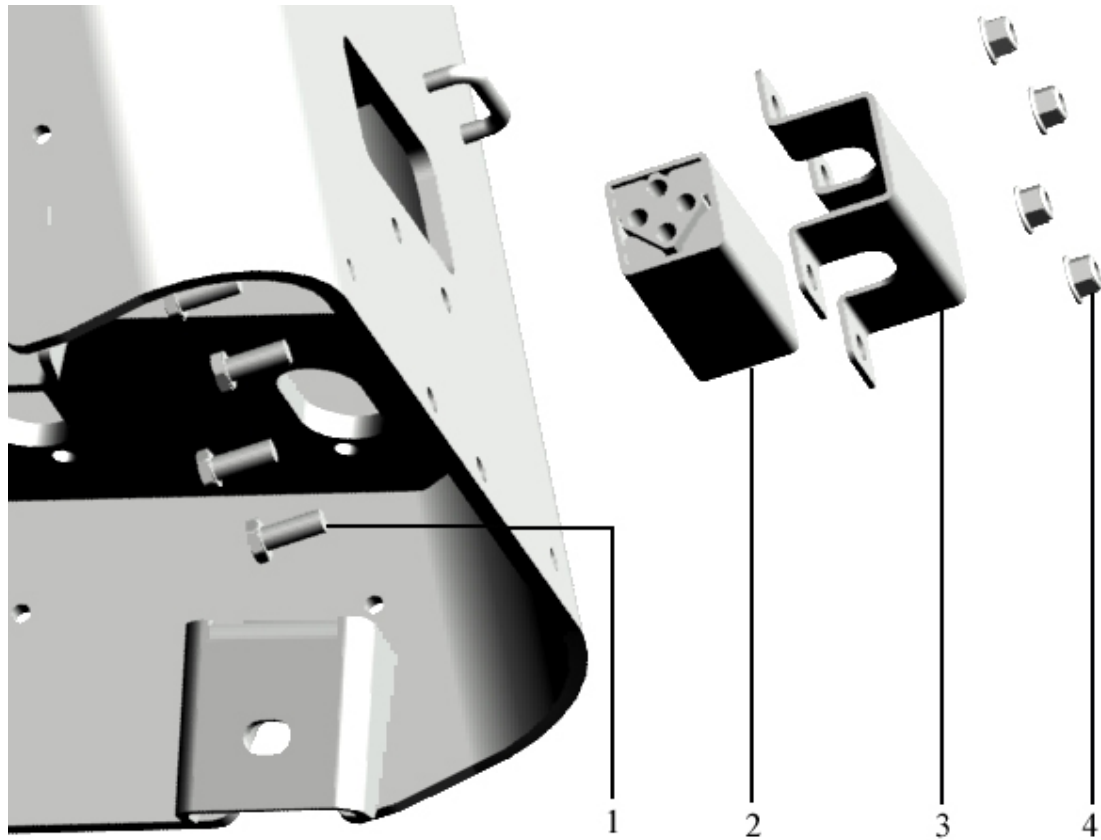

8.1. HANDLE JOINTS, PARTS

Pos	Part.No	Label	No
1	100151	BOLT / M6S 10x25 8.8 fzb	4
2	100702	SUSPENSION UNIT	1
3	201640	MOUNTING CLAMP	1
4	100220	NUT / LOCKING M6MF M10	4