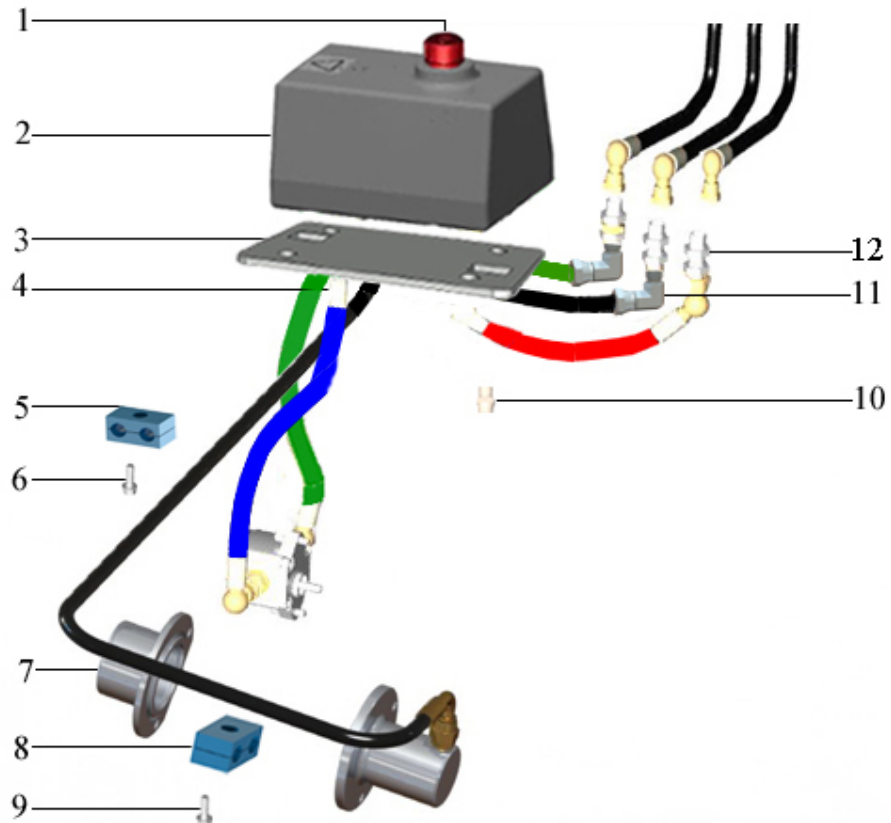

2.9. HAND START

Pos	Part.No	Label	No
1	101984	HAND START	1
2	101985	ROPE, RECOIL STARTER	1

2.10. ENGINE MOUNTINGS PART

Pos	Part.No	Label	No
1	1001107	BOLT / M6SF 8x20 8.8 FZB	1
2	100356	WASHER / HS 8,4x29x2	1
3	100430	FLAT KEY / TK 5x5x30 H9	1
4	100326	WASHER / HS 8	4
5	100100	BOLT / M6S 8x20 8.8 fzb	1
6	100439	RUBBER-COVERED CLIP / 22 mm	1

3. HYDRAULIC SYSTEM

Pos	Label
1	Hydraulic mounting, parts
2	Cylinder, parts
3	Hydraulic pump, parts
4	Hydraulic, hoses
5	Hydraulic mounting, parts
6	Hydraulic, handle

3.1. HYDRAULIC MOUNTING, PARTS

Pos	Part.No	Label	No
1	101042	OIL FILLER CAP	1
2	303025	HYDRAULIC OIL TANK	1
3	303267	PLATE	1
4	1010042	ADAPTER	1
6	100153	BOLT / M6S 8x30 8.8 fzb	1
7	303241	BEARING CAP	1
8	1010040	DOUBLE CLAMP	1
9	100153	BOLT / M6S 8x30 8.8 fzb	1
10	101007	COUPLING / R1/4UF-R1/4UF	2
11	1010042	ADAPTER	2
12	101003	COUPLING R1/4"UF-R1/4"UF	3