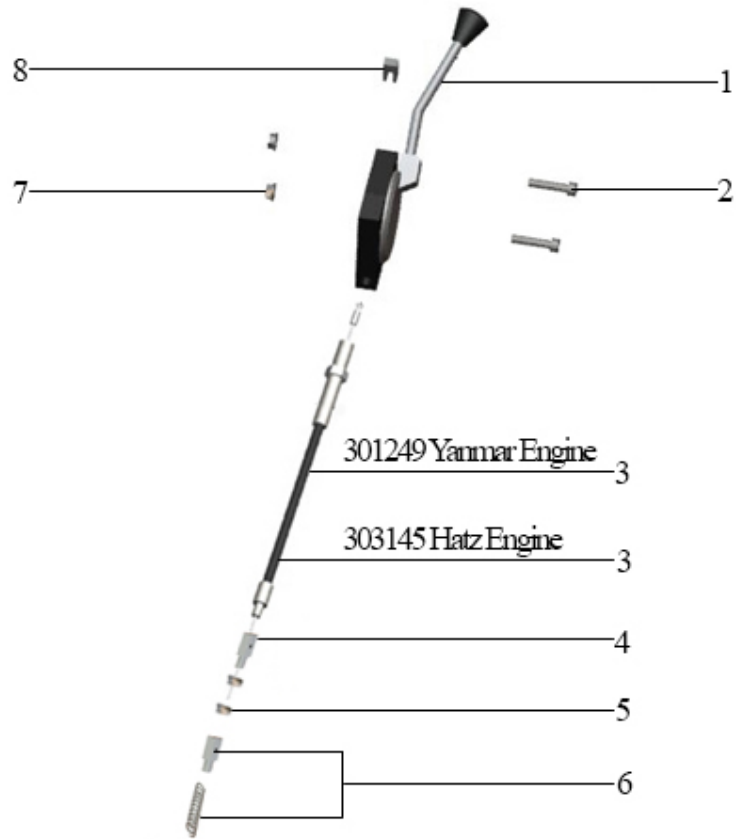

4. THROTTLE

Pos	Part.No	Label	No
1	101117	THROTTLE	1
2	100118	BOLT / MC6S 6x30 8.8 fzb	2
3	301249	THROTTLE CABLE	1
3	303145	THROTTLE CABLE	1
4	101121	ADJUSTING BOLT	1
5	100223	NUT / M6MF M6	2
6	101865	THROTTLE CABLE MOUNTING PARTS	1
7	100222	NUT / LOCKING M6MF M6	2
8	101118	NIPPLE	1