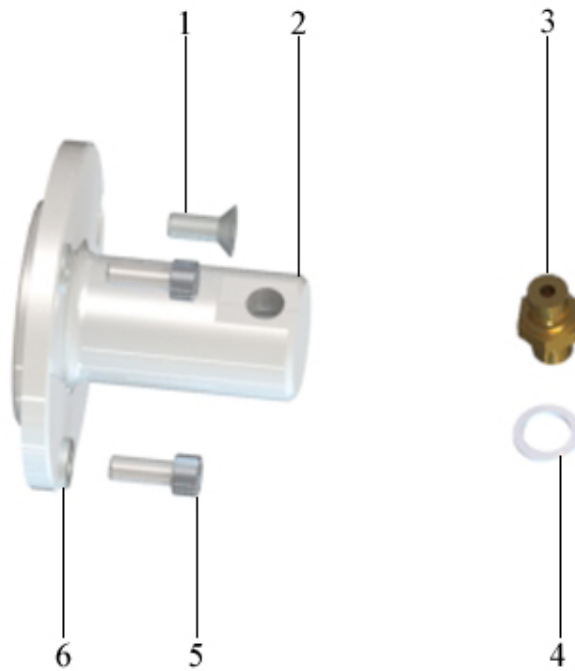

3. HYDRAULIC SYSTEM

Pos	Label
1	Hydraulic mounting, parts
2	Cylinder, parts
3	Hydraulic pump, parts
4	Hydraulic, hoses
5	Hydraulic mounting, parts
6	Hydraulic, handle

3.1. HYDRAULIC MOUNTING, PARTS

Pos	Part.No	Label	No
1	101042	OIL FILLER CAP	1
2	303025	HYDRAULIC OIL TANK	1
3	303267	PLATE	1
4	1010042	ADAPTER	1
6	100153	BOLT / M6S 8x30 8.8 fzb	1
7	303241	BEARING CAP	1
8	1010040	DOUBLE CLAMP	1
9	100153	BOLT / M6S 8x30 8.8 fzb	1
10	101007	COUPLING / R1/4UF-R1/4UF	2
11	1010042	ADAPTER	2
12	101003	COUPLING R1/4"UF-R1/4"UF	3

3.2. CYLINDER, PARTS

Pos	Part.No	Label	No
1	100106	BOLT / MF6S 8x20 8.8 fzb	1
2	304032	CYLINDER	1
3	101007	COUPLING / R1/4UF-R1/4UF	1
4	101009	RUBBER/STEEL WASHER R1/4	1
5	100114	BOLT / MC6S 8x20 8.8 fzb	2
6	100301	WASHER / BRB 8,4x16 HB200 fzb	2

3.3. HYDRAULIC PUMP, PARTS

Pos	Part.No	Label	No
1	100149	BOLT / MC6S 6x20 8.8 fzb	2
2	100325	WASHER / HS 6	2
3	100300	WASHER / BRB 6,4x12 HB200 fzb	2
4	101037	HYDRAULIC PUMP	1
5	100153	BOLT / M6S 8x30 8.8 fzb	3
6	100611	O-RING / 22,22x2,62 NBR 70	1
7	201517	PUMP FLANGE	1
8	100603	O-RING / 72,0x3 NBR 70	1
9	201516	CLAW COUPLING	1
10	100808	GEAR RIM	1
11	100146	BOLT / MS6SS 4x6 SS	1
12	100301	WASHER / BRB 8,4x16 HB200 fzb	3
13	101092	RUBBER/STEEL WASHER M14	2
14	101091	COUPLING / R1/4 UF- M14x1,5UF	2