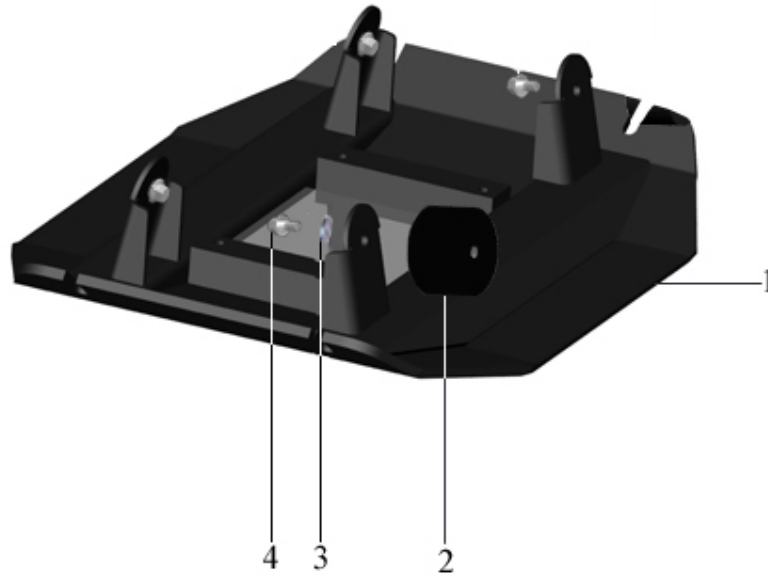

10. A BASE PLATE, WIDTH 550MM

Pos	Part.No	Label	No
1	303271	BASE PLATE 550mm	1
2	100701	VIBRATIONS ISOLATOR	4
3	100303	WASHER / BRB 13,0x24 HB200 fzb	4
4	100107	BOLT / M6S 12x16 8.8 fzb	4

10. B BASE PLATE, WIDTH 450MM