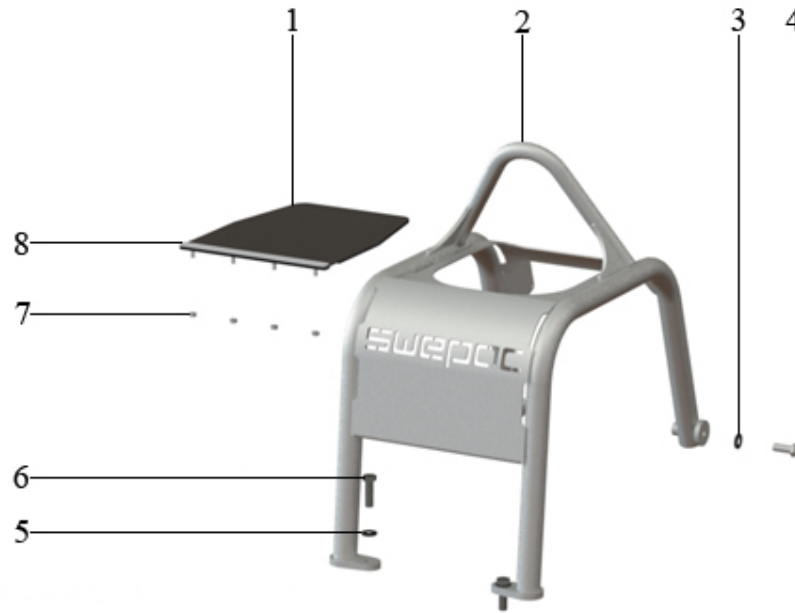

5. PROTECTIVE FRAME PARTS

Pos	Part.No	Label	No
1	304603	PROTECTIVE FRAME CPL.	1
1	304031	COVER	1
2	304051	SKYDDSRAM	1
3	100310	WASHER / HS12	2
4	100138	BOLT / MC6S 12x55 12.9	2
5	100310	WASHER / HS12	2
6	1001147	BOLT / M6S 12x40 8.8 fzb	2
7	100207	NUT / LOCKING6 BH8 låg fzb	4
8	304034	BRACKET	1