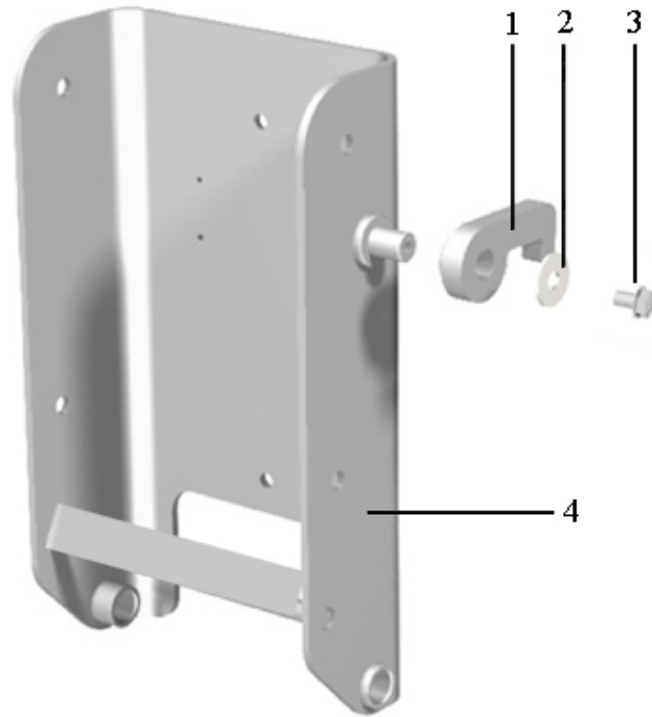

7. HANDLE

Pos	Label
1	Handle, parts
2	Hook, parts
3	Handle attachment, parts

7.1. HANDLE, PARTS

Pos	Part.No	Label	No
1	1001136	BOLT / M6SF 6x10 fzb	2
2	308165	HANDLE	1
3	303012	HANDLE BRACKET	1
4	1001127	BOLT / M6SF 10x14 FZB	4
5	100746	VIBRATIONS ISOLATOR	4
6	1001127	BOLT / M6SF 10x14 FZB	4
7	100191	SCREW / K6S 6X12 4.2 fzb	2
8	1009020	CABLE BUSHING	1
9	1001126	BOLT / M6SZ 6x16 FZB	8
10	307681	COVER PLATE	1
11	100223	NUT / M6MF M6	4
12	306517	BRACKET	2
13	101123	SPACE RING	4
14	100987	COVER	2
15	101188	SCREW / MC6S 8X16 8.8 FZB	4
16	307809	HANDLE CPL	1

7.2. HOOK, PARTS

Pos	Part.No	Label	No
1	203162	HOOK	1
2	100309	WASHER / SRKB 9x28x2 HB200 fzb	1
3	1001124	SCREW / M6SF 8x12 8.8 FZB	1
4	303012	HANDLE BRACKET	1

7.3. HANDLE ATTACHMENT, PARTS

Pos	Part.No	Label	No
1	201547	CLEAT RIGHT	1
2	201548	CLEAT LEFT	1
3	100708	IMPACT DAMPER	2
4	100129	BOLT / MC6S 8x12 8.8 fzb	2
5	201550	STUD SCREW	1
6	201526	BUSHING	2
7	100221	NUT / LOCKING M6MF M8	2