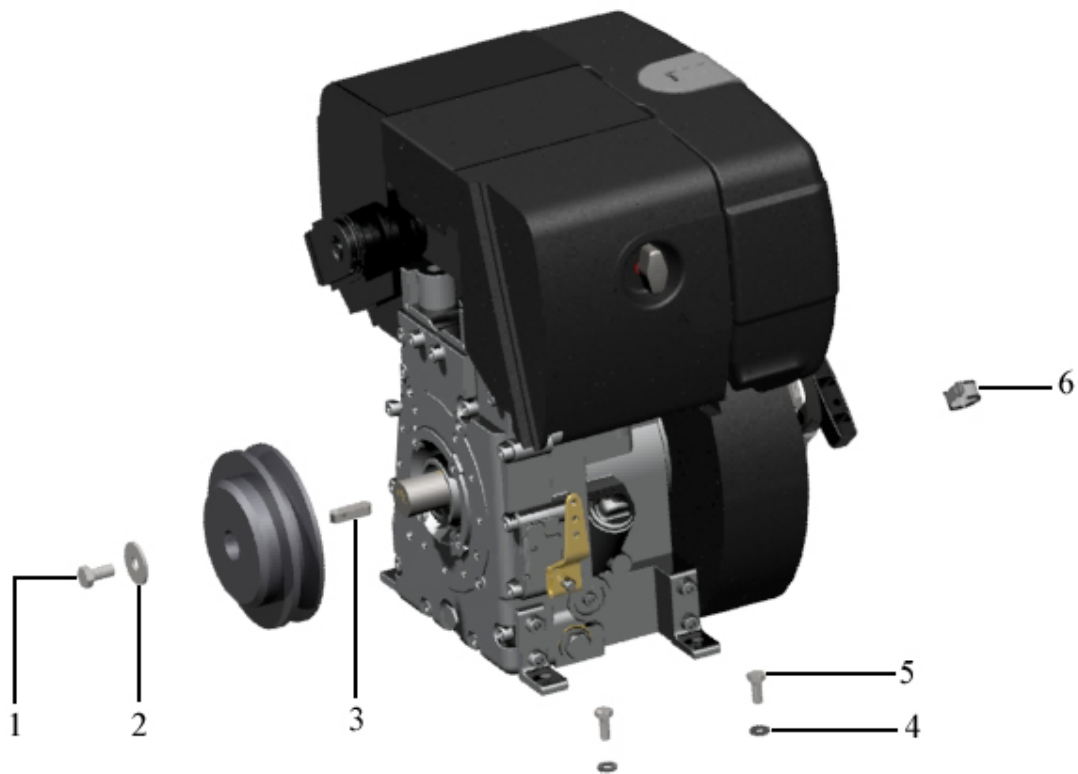

2.7. ENGINE MOUNTINGS PART

Pos	Part.No	Label	No
1	1001107	BOLT / M6SF 8x20 8.8 FZB	1
2	100356	WASHER / HS 8,4x29x2	1
3	100430	FLAT KEY / TK 5x5x30 H9	1
4	100326	WASHER / HS 8	4
5	100100	BOLT / M6S 8x20 8.8 fzb	4
6	100439	RUBBER-COVERED CLIP / 22 mm	1