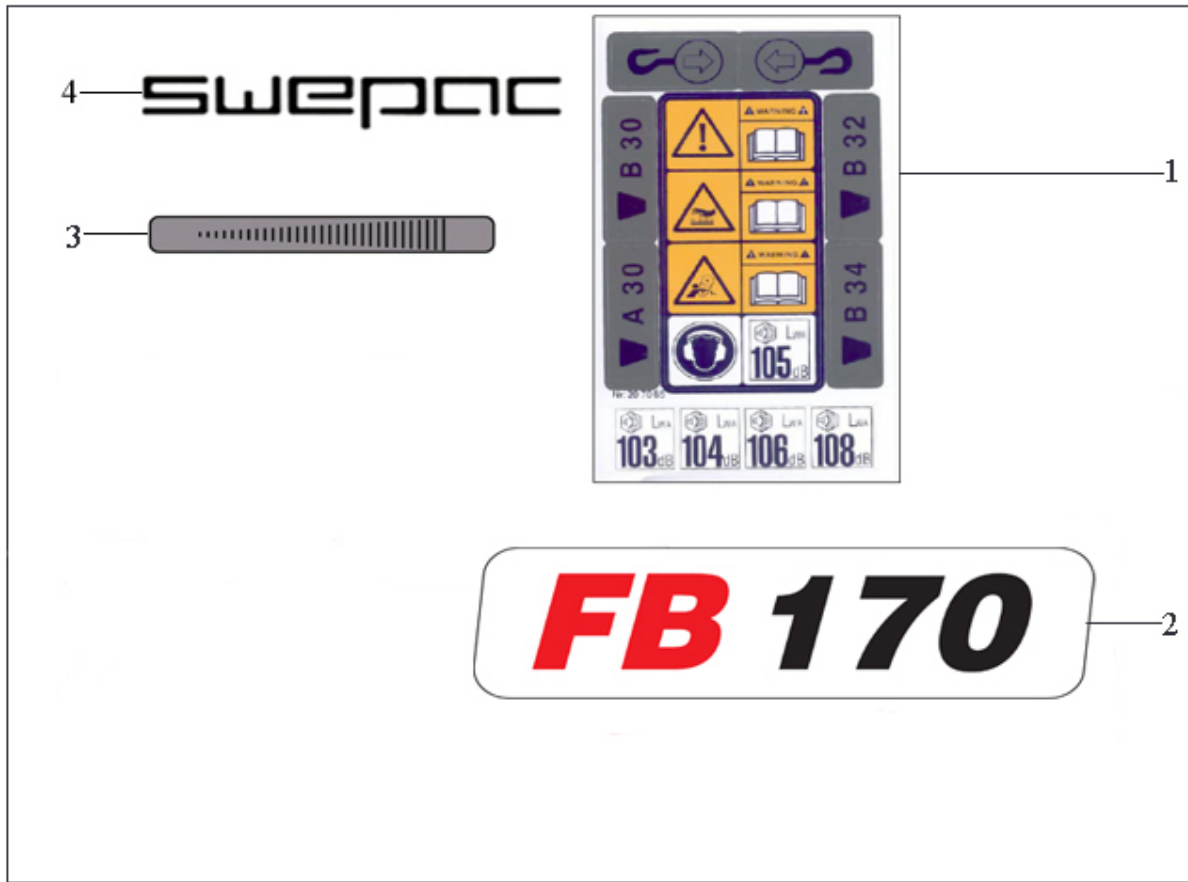

1. DECAL

Pos	Part.No	Label	No
1	207065	DECAL	1
2	303292	DECAL FB170	2
3	307092	DECAL ENGINE SPEED CONTROL	1
4	305032	DECAL	1