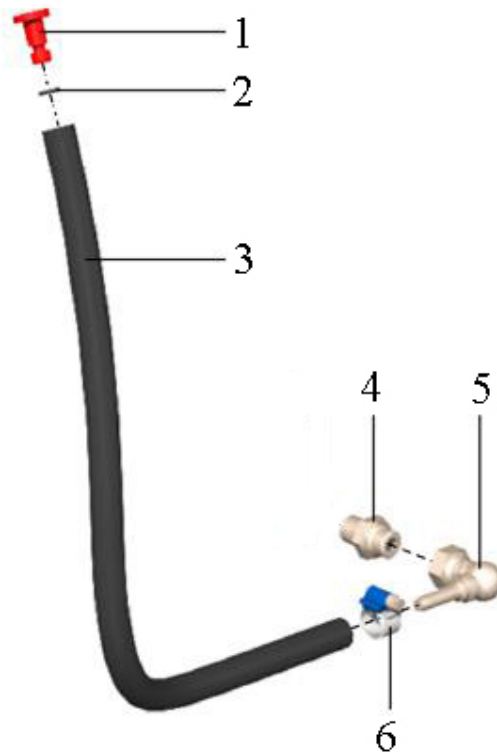

2.8. OIL DRAIN HOSE, PARTS

Pos	Part.No	Label	No
1	202066	PLUG	1
2	100609	O-RING / 6,3x2,4 NBR 70	1
3	101310	BLEEDER PIPE	1
4	101057	COUPLING / R1/2UF-M22UF	1
5	101059	PIPE CONNECTOR / 1/2 90T-3/8	1
6	100414	HOSE CLIP	1