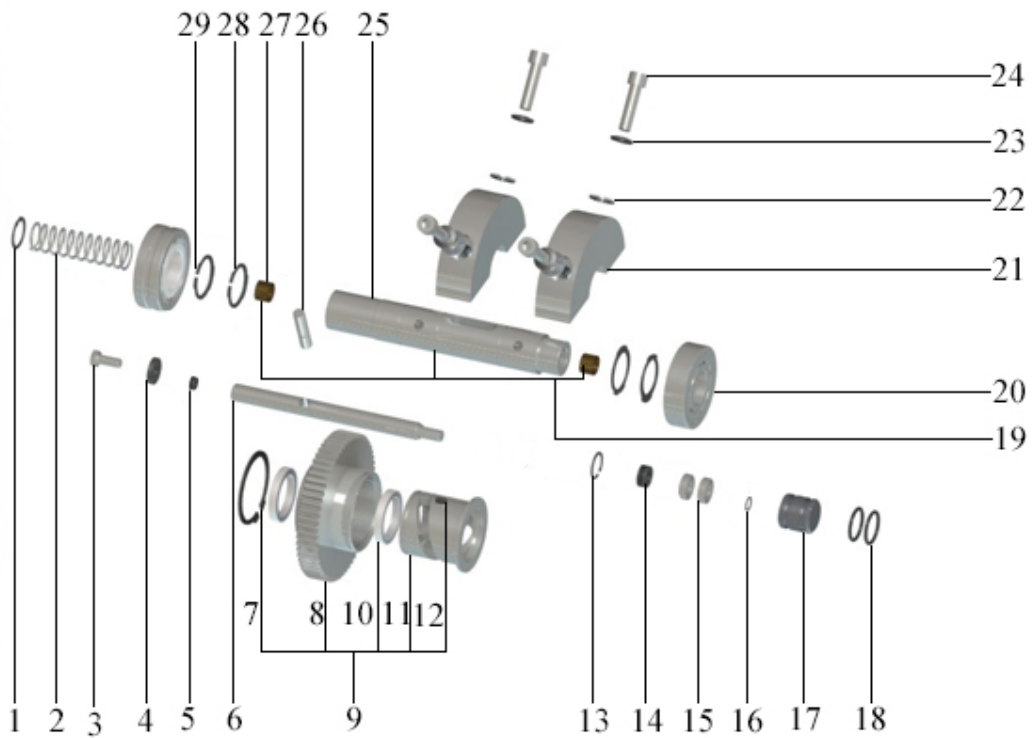

8.2. BELT TENSIONER

Pos	Label
1	Belt tensioner, cpl
1	Belt tensioner, parts

8.2.1. BELT TENSIONER, CPL

Pos	Part.No	Label	No
1	303104	BELT TENSIONER	1

8.2.1. BELT TENSIONER, PARTS

Pos	Part.No	Label	No
1	303097	SHAFT	1
2	100465	CIRCLIP / SGH 42	2
3	100530	BEARING / 6004 DDU C3 ENSS6	1
4	303096	BELT WHEEL	1
5	100466	CIRCLIP / SGA 20	1

8.3. CHASSI, PARTS

Pos	Part.No	Label	No
1	1001107	BOLT / M6SF 8x20 8.8 FZB	2
2	100733	IMPACT DAMPER	1
3	1001125	BOLT / M6SF 8x16 8.8 FZB	1
4	303251	SPACER	1
5	303227	BUFFER BRACKET	2
6	100222	NUT / LOCKING M6MF M6	11
7	304088	CHASSI for YANMAR ENGINE	1
7	304002	CHASSI for HATZ ENGINE	1
8	303229	BUFFER BRACKET	1
9	303247	BUFFER	1
10	100150	BOLT / M6S 8x35 8.8 fzb	4
11	1001127	BOLT / M6SF 10x14 FZB	1
12	304076	INNER BELT COVER	1
13	303104	BELT TENSIONER	1
14	100303	WASHER / BRB 13,0x24 HB200 fzb	4
15	100125	BOLT / M6S 12x20 8.8 fzb	4
16	100314	WASHER 13x30x4 HB305 VFZB	1
17	100310	WASHER / HS12	1
18	1001145	BOLT / M6S 12x25 8.8 FZB	1
19	1001127	BOLT / M6SF 10x14 FZB	4
20	303190	BELT GUARD	1

9. VIBRATIONS UNIT

Pos	Label
1	Shaft with cog wheel
2	Coupling shaft
3	V-belt
4	Housing, parts

9.1. SHAFT WITH COG WHEEL

Pos	Part.No	Label	No
1	100463	CIRCLIP / SGH 26	1
2	100368	SPRING	1
3	100100	BOLT / M6S 8x20 8.8 fzb	1
4	301205	WASHER	1
5	1001181	SCREW / MS6SS 8x12	1
6	303302	CONTROL ROD	1
7	100433	CIRCLIP / SGA 55	1
8	303234	COG WHEEL	1
9	304042	MOUNTED CONTROL SLEEVE	1
10	100541	BALL BEARING / 6807	2
11	304048	SLEEVE	1
12	100446	FLAT KEY / RK 6x6x10 H9	1
13	100443	CIRCLIP / SGH 22	1
14	303298	SPACER	1
15	100526	BALL BEARING / 61900	2
16	100445	CIRCLIP / SGA 10	1
17	301204	PISTON	1
18	100627	O-RING / 24,2x3 VITON	2
19	304040	MOUNTED SHAFT	1
20	100511	ROLLER BEARING / NJ 306E-C3	2
21	303016	ECCENTRIC	2