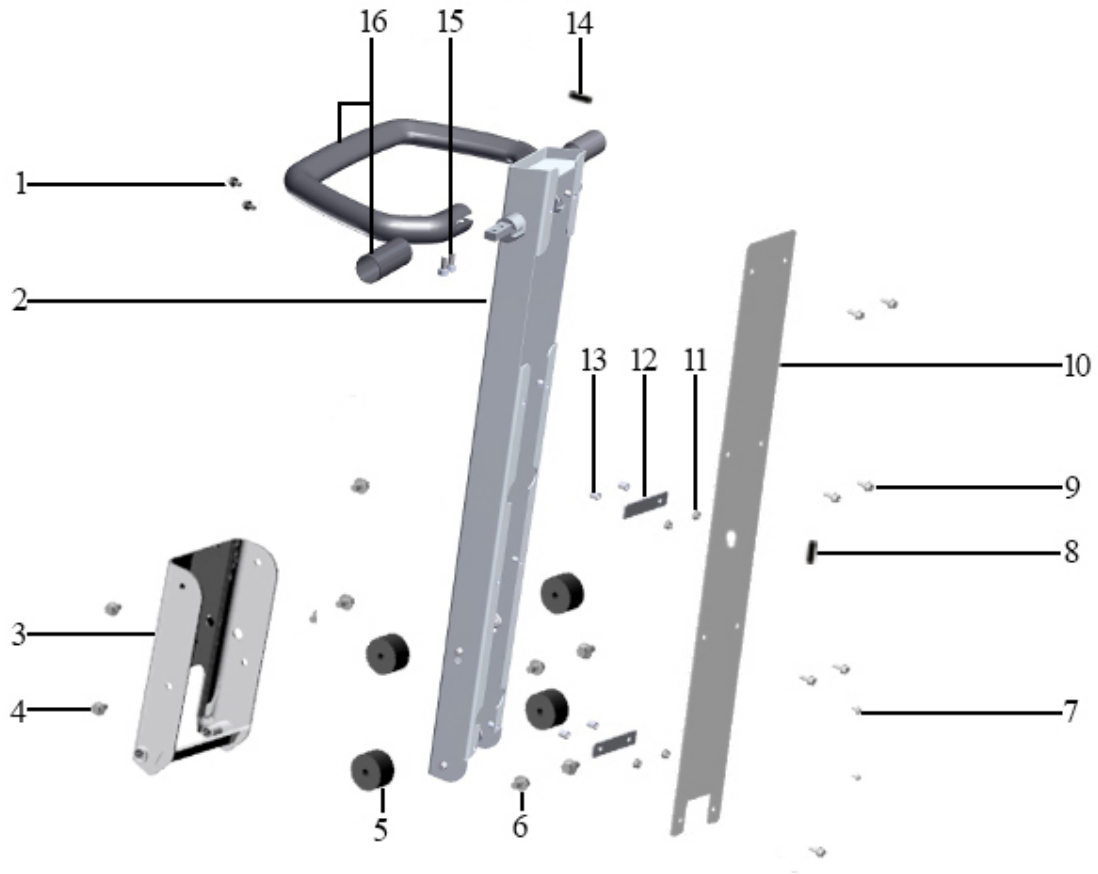

7. HANDLE

Pos	Label
1	Handle, parts
2	Hook, parts
3	Handle attachment, parts

7.1. HANDLE, PARTS

Pos	Part.No	Label	No
1	1001136	BOLT / M6SF 6x10 fzb	2
2	308165	HANDLE	1
3	303012	HANDLE BRACKET	1
4	1001127	BOLT / M6SF 10x14 FZB	4
5	100746	VIBRATIONS ISOLATOR	4
6	1001127	BOLT / M6SF 10x14 FZB	4
7	100191	SCREW / K6S 6X12 4.2 fzb	2
8	1009020	CABLE BUSHING	1
9	1001126	BOLT / M6SZ 6x16 FZB	8
10	307681	COVER PLATE	1
11	100223	NUT / M6MF M6	4
12	306517	BRACKET	2
13	101123	SPACE RING	4
14	100987	COVER	2
15	101188	SCREW / MC6S 8X16 8.8 FZB	4
16	307809	HANDLE CPL	1