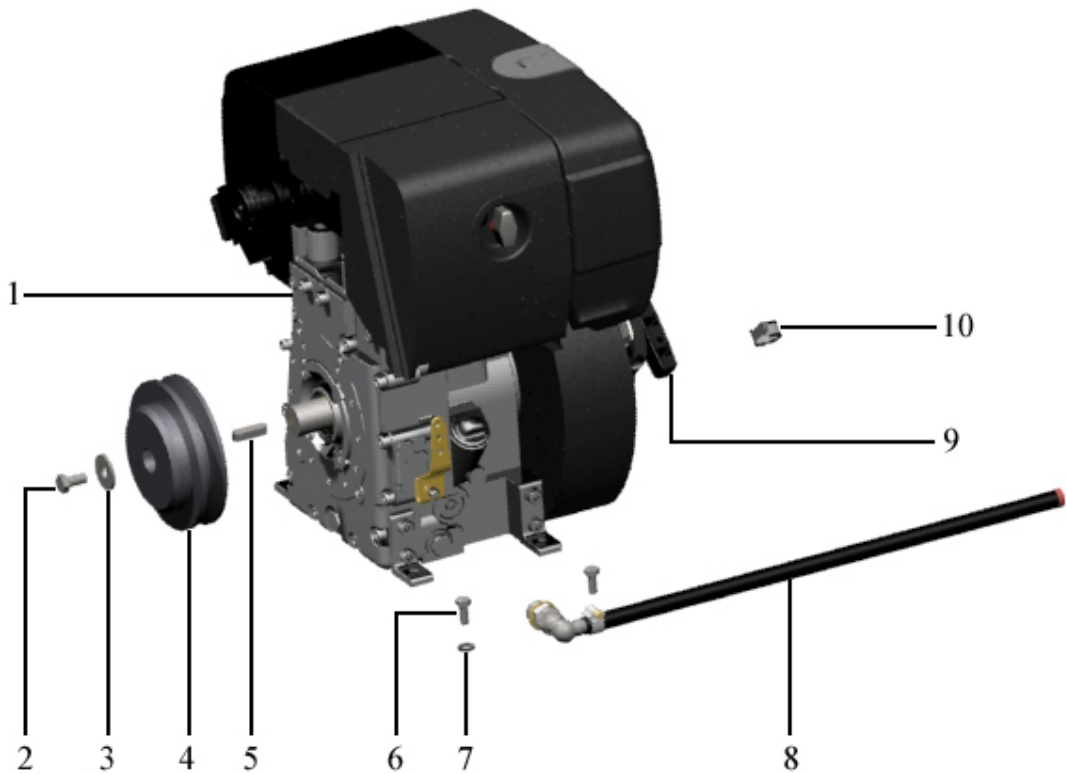

Reversible vibratory plates FB170 Spare Parts List

TABLE OF CONTENT

1. Decal	5
2. Engine Hatz	6
2.1. Engine, parts	7
2.1. Engine cpl.	8
2.2. Engine mountings part	9
2.3. Engine mountings part	10
2.4. Centrifugal clutch, parts	11
2.4. Centrifugal clutch cpl.	12
2.5. Engine mountings part	13
2.6. Engine mountings part	14
2.7. Engine mountings part	15
2.8. Oil drain hose, parts	16
2.9. Hand start	17
2.10. Engine mountings part	18
3. Hydraulic system	19
3.1. Hydraulic mounting, parts	20
3.2. Cylinder, parts	21
3.3. Hydraulic pump, parts	22
3.4. Hydraulic, hoses	23
3.5. Hydraulic mounting, parts	24
3.6. Hydraulic, handle	25
4. Throttle	26
5. Protective frame parts	27
7. Handle	28
7.1. Handle, parts	29
7.2. Hook, parts	30
7.3. Handle attachment, parts	31
8. Chassi	32
8.1. Handle joints, parts	33
8.2. Belt tensioner	34
8.2.1. Belt tensioner, cpl	35
8.2.1. Belt tensioner, parts	36
8.3. Chassi, parts	37
9. Vibrations unit	39
9.1. Shaft with cog wheel	40
9.2. Coupling shaft	42
9.3. V-belt	43
9.4. Housing, parts	44
10. A Base plate, width 550mm	45
10. B Base plate, width 450mm	46
11. A Vulkollan plate, width 550mm (Accessories)	47
11.1. Vulkollan plate, parts	48
11.1. Vulkollan plate, complete	49
11. B Vulkollan plate, width 450mm (Accessories)	50
11.1. Vulkollan plate, parts	51

11.1. Vulkollan plate, complete	52
12. Service kit Hatz engine	53

1. DECAL

Pos	Part.No	Label	No
1	207065	DECAL	1
2	303292	DECAL FB170	2
3	307092	DECAL ENGINE SPEED CONTROL	1
4	305032	DECAL	1

2. ENGINE HATZ

Pos	Label
1	Engine, parts
1	Engine cpl.
2	Engine mountings part
3	Engine mountings part
4	Centrifugal clutch, parts
4	Centrifugal clutch cpl.
5	Engine mountings part
6	Engine mountings part
7	Engine mountings part
8	Oil drain hose, parts
9	Hand start
10	Engine mountings part