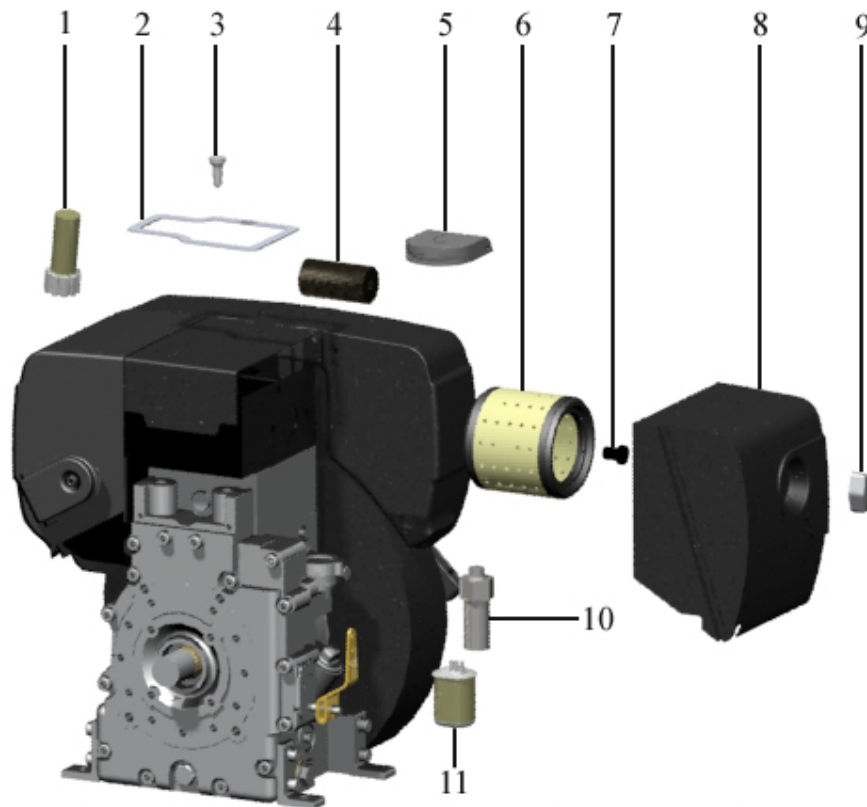

2.1. ENGINE, PARTS

Motornumret skall alltid anges vid beställning av Hatz motordelar!
The engine number must be always specified when ordering Hatz engine parts!

Pos	Part.No	Label	No
1	101983	WATER DISTILL	1
2	101807	VALVE HOUSING SEAL	1
3	102013	NOZZLE	1
4	101975	FUEL FILTER	1
5	101974	CAP-FUEL TANK	1
6	101804	AIR FILTER	1
7	101976	NUT AIR FILTER	1
8	101977	LOCK AIR FILTER	1
9	101978	NUT LOCK AIR FILTER	1
10	102014	PUMP ELEMENT PART	1
11	101980	EXTERNALLY FUEL FILTER	1