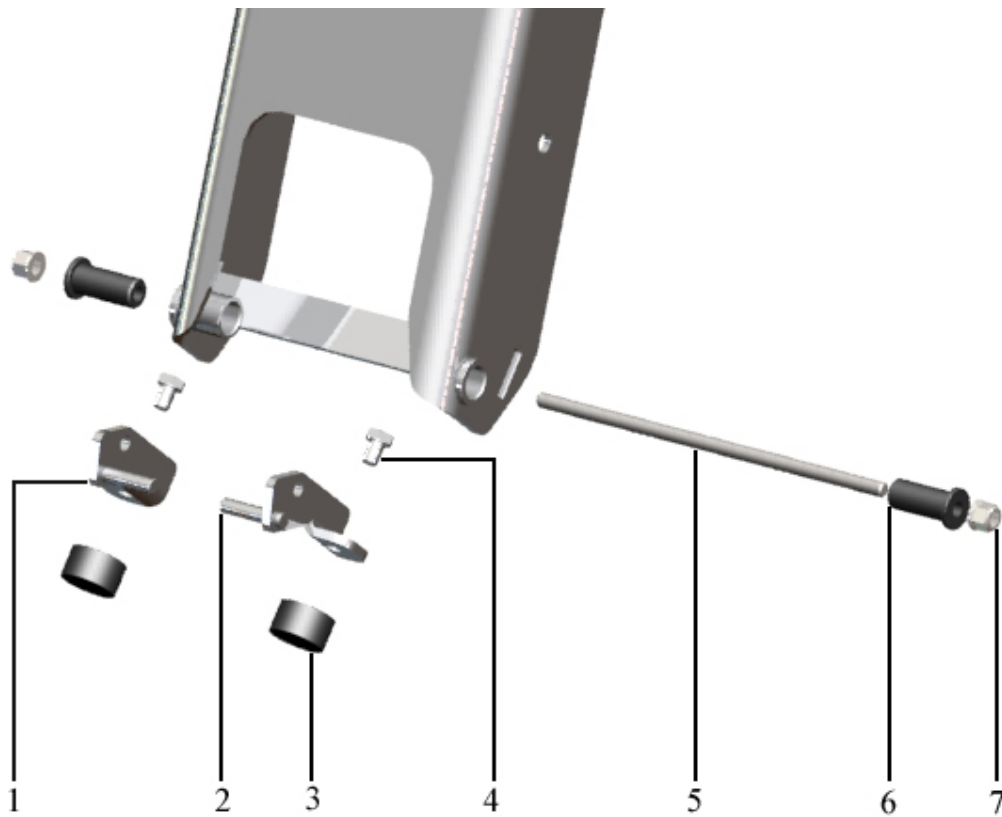

7. HANDLE

Pos	Label
1	Handle, parts
2	Hook, parts
3	Handle attachment, parts

7.1. HANDLE, PARTS

Pos	Part.No	Label	No
1	1001136	BOLT / M6SF 6x10 fzb	2
2	308165	HANDLE	1
3	303012	HANDLE BRACKET	1
4	1001127	BOLT / M6SF 10x14 FZB	4
5	100746	VIBRATIONS ISOLATOR	4
6	1001127	BOLT / M6SF 10x14 FZB	4
7	100191	SCREW / K6S 6X12 4.2 fzb	2
8	1009020	CABLE BUSHING	1
9	1001126	BOLT / M6SZ 6x16 FZB	8
10	307681	COVER PLATE	1
11	100223	NUT / M6MF M6	4
12	306517	BRACKET	2
13	101123	SPACE RING	4
14	100987	COVER	2
15	101188	SCREW / MC6S 8X16 8.8 FZB	4
16	307809	HANDLE CPL	1

7.2. HOOK, PARTS

Pos	Part.No	Label	No
1	203162	HOOK	1
2	100309	WASHER / SRKB 9x28x2 HB200 fzb	1
3	1001124	SCREW / M6SF 8x12 8.8 FZB	1
4	303012	HANDLE BRACKET	1

7.3. HANDLE ATTACHMENT, PARTS

Pos	Part.No	Label	No
1	201547	CLEAT RIGHT	1
2	201548	CLEAT LEFT	1
3	100708	IMPACT DAMPER	2
4	100129	BOLT / MC6S 8x12 8.8 fzb	2
5	201550	STUD SCREW	1
6	201526	BUSHING	2
7	100221	NUT / LOCKING M6MF M8	2