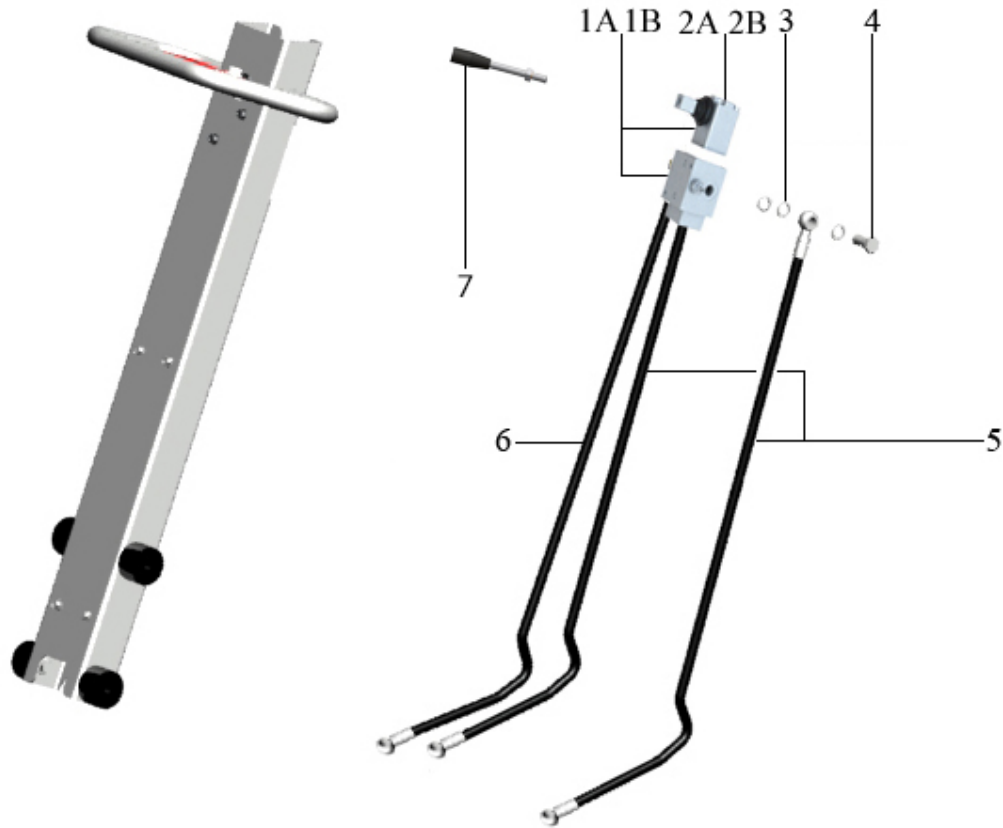

3.6. HYDRAULIC, HANDLE

Pos	Part.No	Label	No
1	101099	B VALVE, TYPE CBF BM024004	1
1	1010005	A VALVE, TYPE ATLANTIC FLUID Type Atlantic fluid EXPIRED	1
2	1010001	B ACTUATOR HOUSING, TYPE CBF	1
2	1010026	A ACTUATOR HOUSING, TYPE ATLANTIC FLUID	1
3	101009	RUBBER/STEEL WASHER R1/4	8
4	101067	COUPLING	1
5	303262	HYDRAULIC HOSE	2
6	303102	HYDRAULIC HOSE	1
7	1010060	LEVER CBF	1