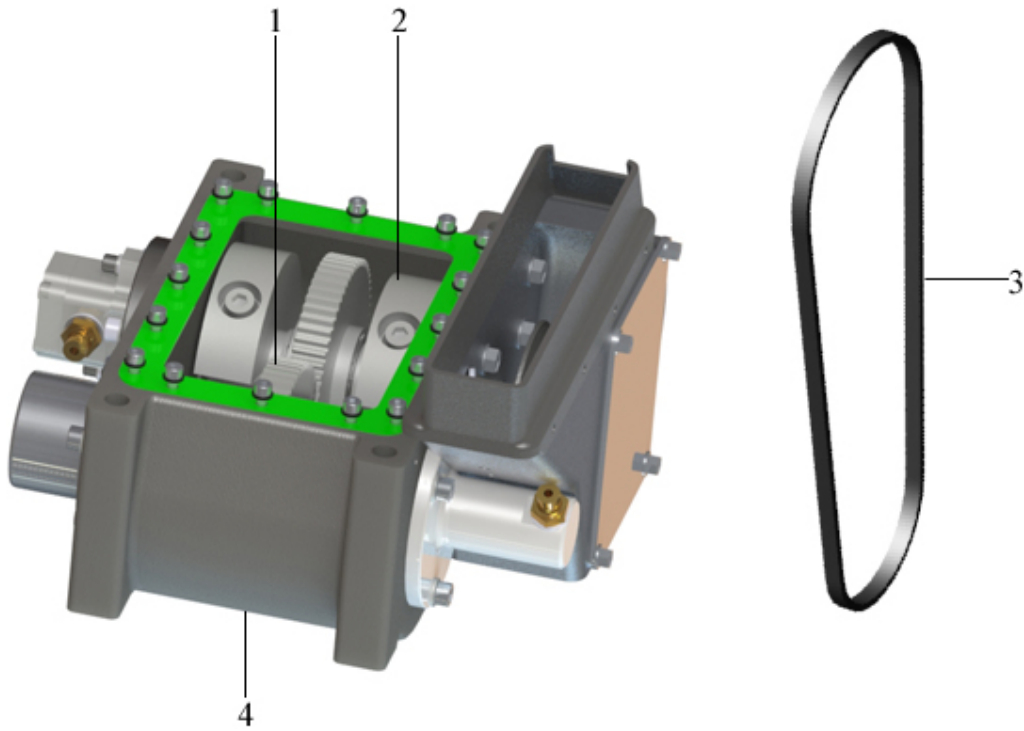

9. VIBRATIONS UNIT

Pos	Label
1	Shaft with cog wheel
2	Coupling shaft
3	V-belt
4	Housing, parts