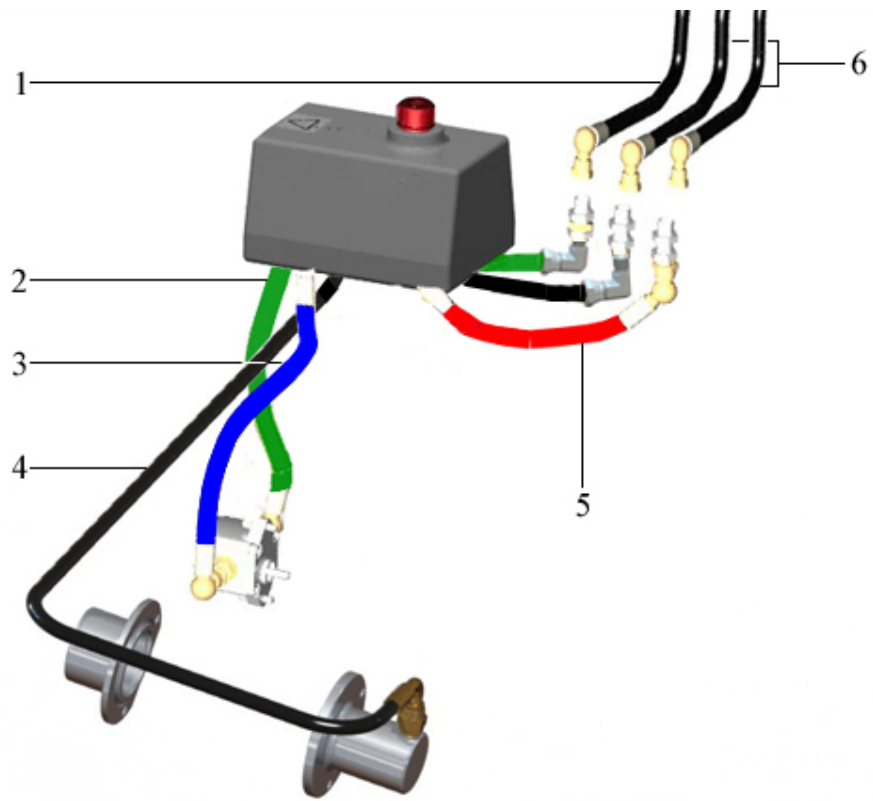

3.4. HYDRAULIC, HOSES

Pos	Part.No	Label	No
1	303102	HYDRAULIC HOSE	1
2	304006	HYDRAULIC HOSE	1
3	304007	HYDRAULIC HOSE	1
4	304008	HYDRAULIC HOSE	1
5	303099	HYDRAULIC HOSE	1
6	303262	HYDRAULIC HOSE	2