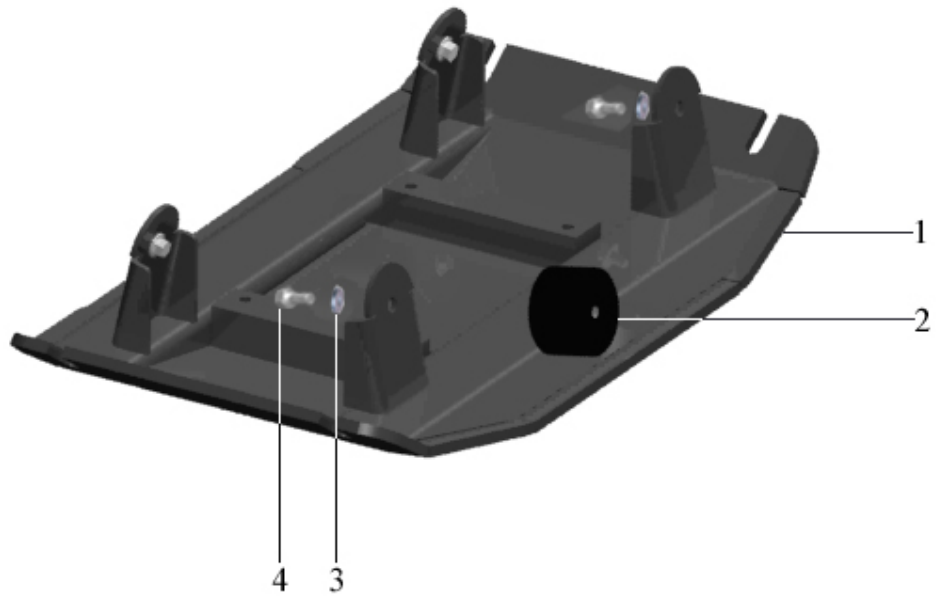

10. A BASE PLATE, WIDTH 550MM

Pos	Part.No	Label	No
1	303271	BASE PLATE 550mm	1
2	100701	VIBRATIONS ISOLATOR	4
3	100303	WASHER / BRB 13,0x24 HB200 fzb	4
4	100107	BOLT / M6S 12x16 8.8 fzb	4

10. B BASE PLATE, WIDTH 450MM