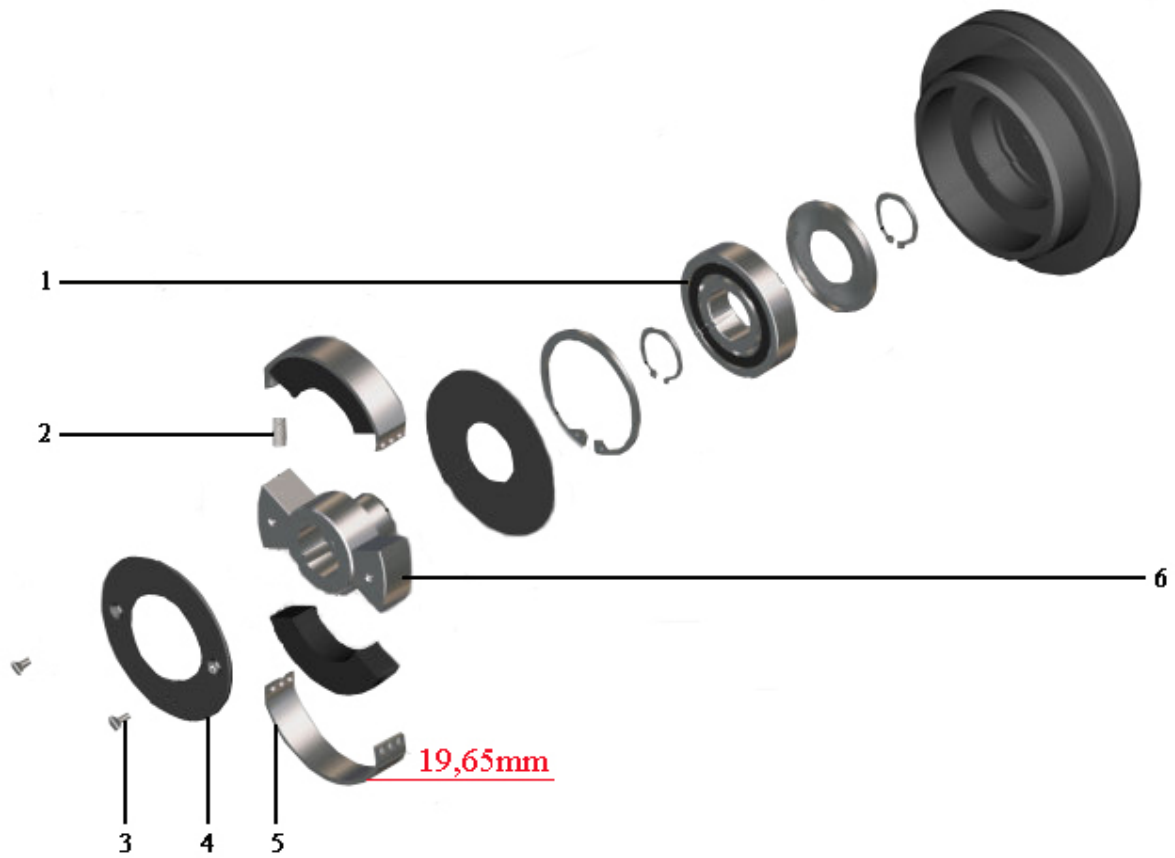

2.4. CENTRIFUGAL CLUTCH, PARTS

Pos	Part.No	Label	No
1	100820	BALL BEARING 6008.2Z	1
2	100812	SPRING	4
3	100120	BOLT / MF6S 4x12 10.9	2
4	100817	END CAP	1
5	100811	CLUTCH LINING	2
6	100823	HUB	1