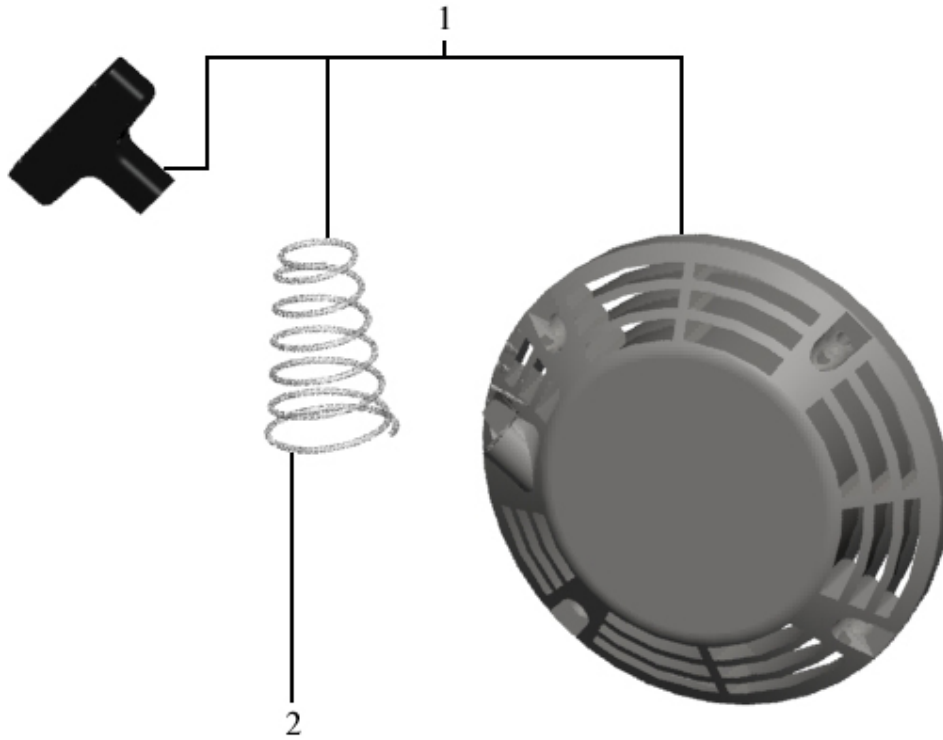

2.9. HAND START

Pos	Part.No	Label	No
1	101984	HAND START	1
2	101985	ROPE, RECOIL STARTER	1