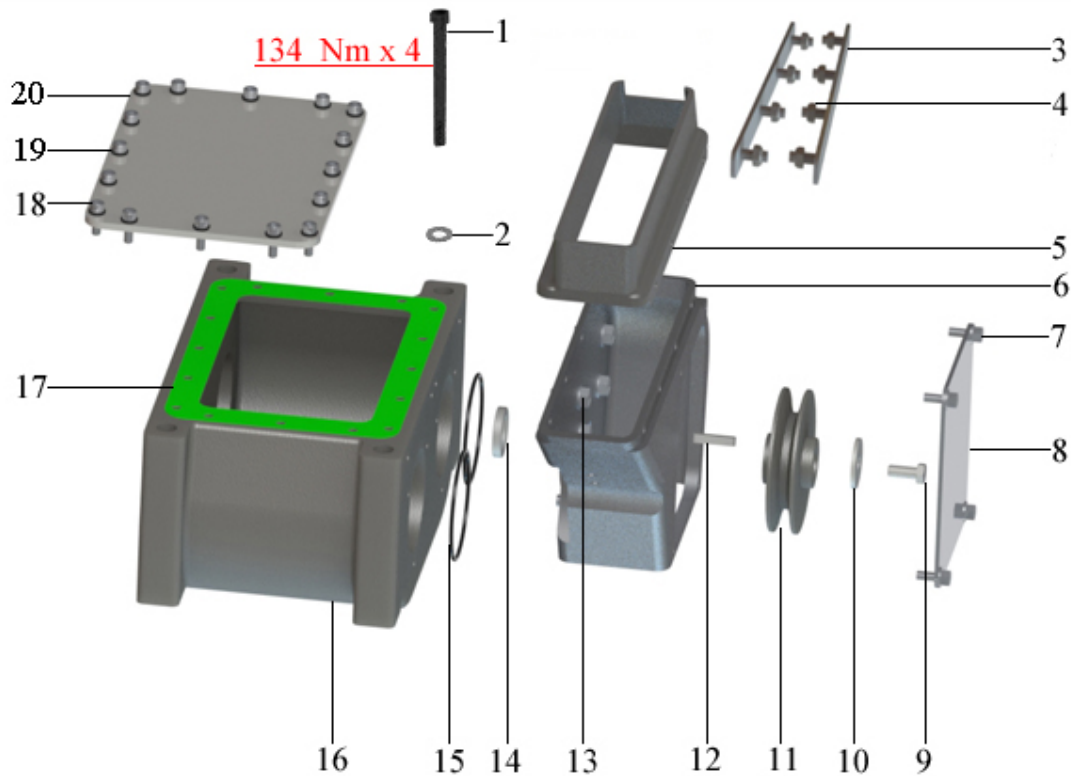

9.4. HOUSING, PARTS

Pos	Part.No	Label	No
1	100148	BOLT / MC6S 12x150 12.9	4
2	100314	WASHER 13x30x4 HB305 VFZB	4
3	304034	BRACKET	2
4	100207	NUT / LOCKING6 BH8 låg fzb	8
5	304057	COVER	1
6	304059	BELT GUARD	1
7	1001126	BOLT / M6SZ 6x16 FZB	4
8	303135	COVER	1
9	100100	BOLT / M6S 8x20 8.8 fzb	1
10	100306	WASHER / SRKB 9x35x3 HB200 fzb	1
11	207008	V-BELT PULLEY	1
12	100400	FLAT KEY / RK 6x6x30 H9	1
13	1001107	BOLT / M6SF 8x20 8.8 FZB	5
14	100604	RADIAL SEALING / 25x35x6 CCP VITON	1
15	100603	O-RING / 72,0x3 NBR 70	4
16	201514	HOUSING	1
17	201554	SEAL	1
18	1001120	BOLT / MC6S 6x18 12.9	18
19	100325	WASHER / HS 6	18
20	201515	LOCK	1