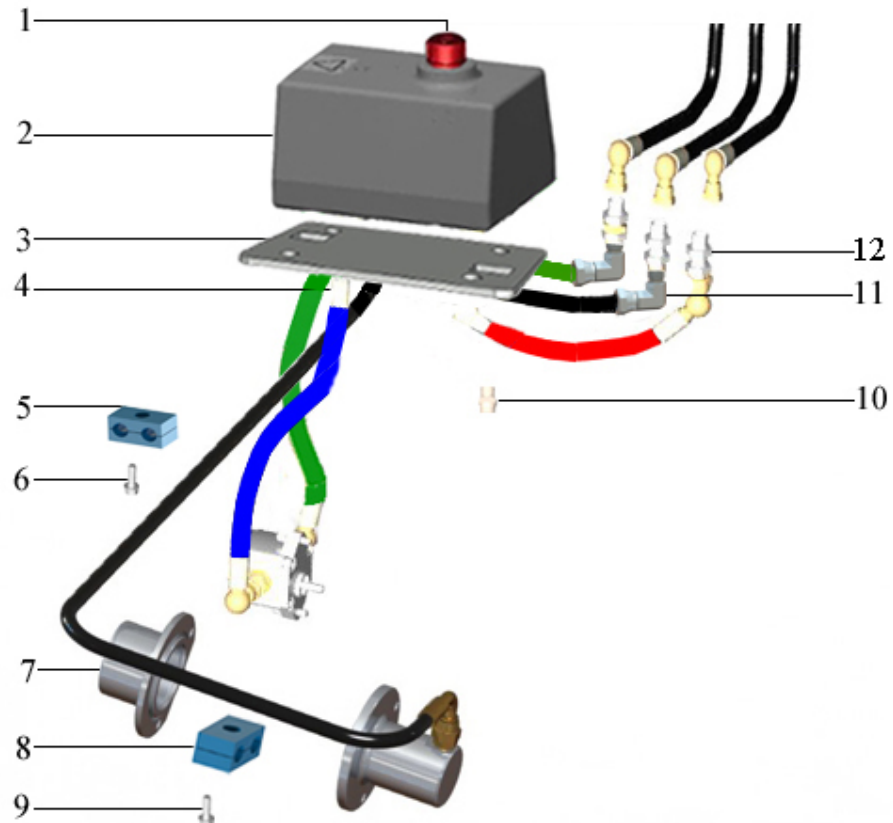

3.5. HYDRAULIC MOUNTING, PARTS

Pos	Part.No	Label	No
1	101042	OIL FILLER CAP	1
2	303025	HYDRAULIC OIL TANK	1
3	303267	PLATE	1
4	1010042	ADAPTER	1
5	1010040	DOUBLE CLAMP	1
6	100153	BOLT / M6S 8x30 8.8 fzb	1
7	303241	BEARING CAP	1
8	1010040	DOUBLE CLAMP	1
9	100153	BOLT / M6S 8x30 8.8 fzb	1
10	101007	COUPLING / R1/4UF-R1/4UF	2
11	1010042	ADAPTER	2
12	101003	COUPLING R1/4"UF-R1/4"UF	3