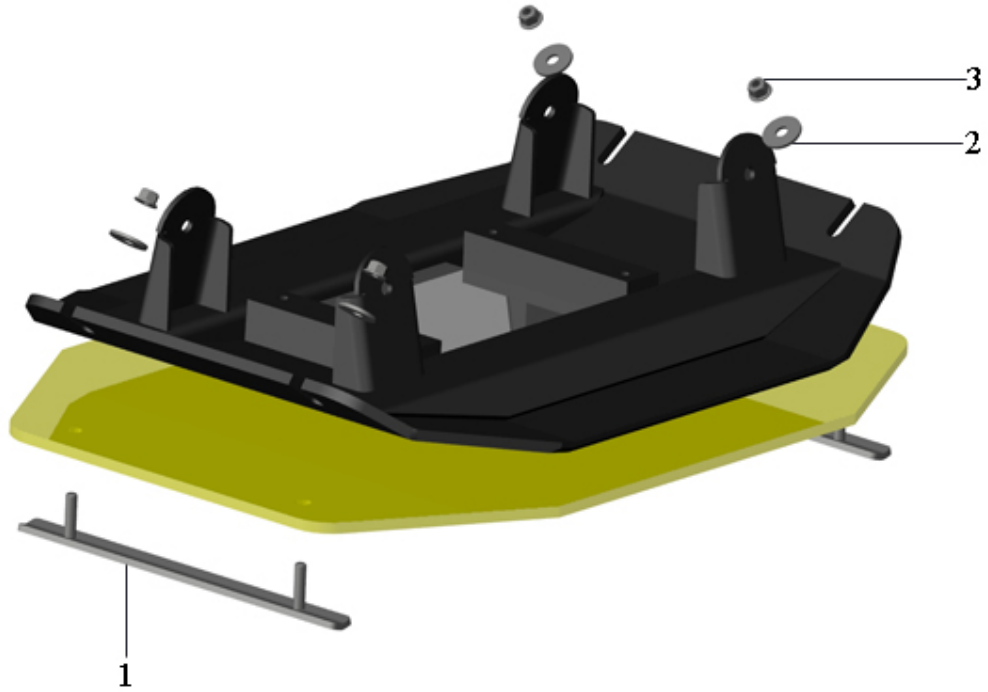

11.1. VULKOLLAN PLATE, PARTS

Pos	Part.No	Label	No
1	201045	BRACKET	2
2	100318	WASHER / SRKB 11x35x3 HB200 fzb	4
3	100220	NUT / LOCKING M6MF M10	4