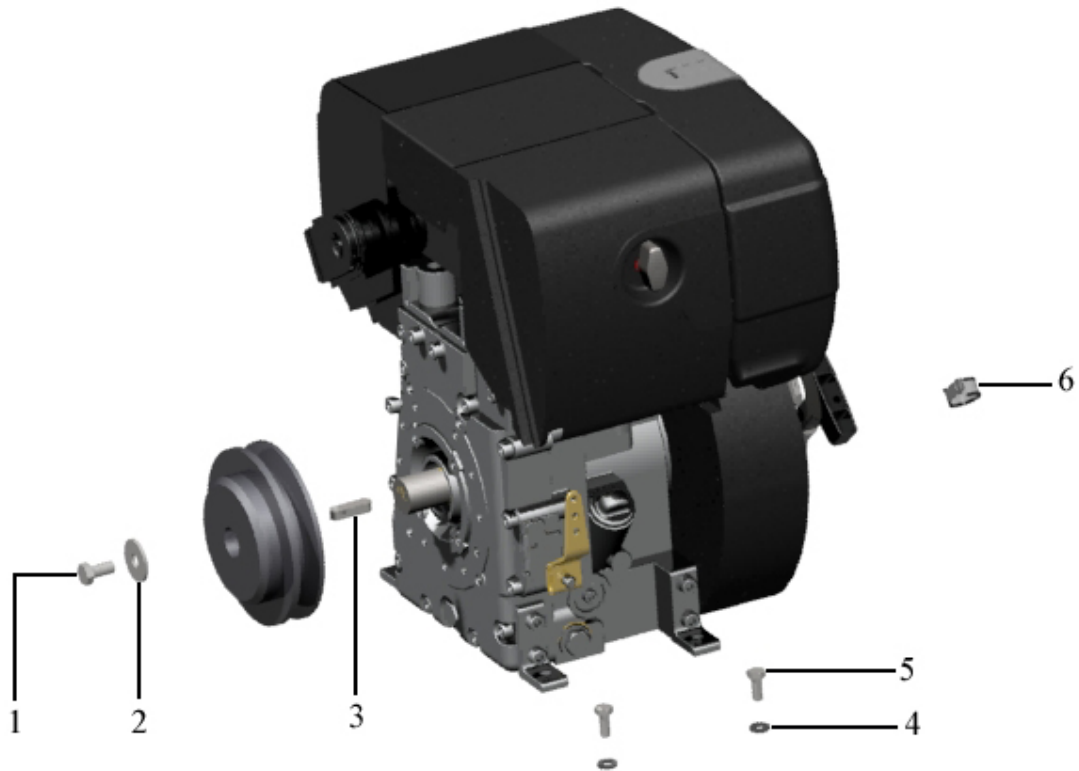

Reversible vibratory plates FB170 Spare Parts List

TABLE OF CONTENT

1. Decal	5
2. Engine Hatz	6
2.1. Engine, parts	7
2.1. Engine cpl.	8
2.2. Engine mountings part	9
2.3. Engine mountings part	10
2.4. Centrifugal clutch, parts	11
2.4. Centrifugal clutch cpl.	12
2.5. Engine mountings part	13
2.6. Engine mountings part	14
2.7. Engine mountings part	15
2.8. Oil drain hose, parts	16
2.9. Hand start	17
2.10. Engine mountings part	18
3. Hydraulic system	19
3.1. Hydraulic mounting, parts	20
3.2. Cylinder, parts	21
3.3. Hydraulic pump, parts	22
3.4. Hydraulic, hoses	23
3.5. Hydraulic mounting, parts	24
3.6. Hydraulic, handle	25
4. Throttle	26
5. Protective frame parts	27
7. Handle	28
7.1. Handle, parts	29
7.2. Hook, parts	30
7.3. Handle attachment, parts	31
8. Chassi	32
8.1. Handle joints, parts	33
8.2. Belt tensioner	34
8.2.1. Belt tensioner, cpl	35
8.2.1. Belt tensioner, parts	36
8.3. Chassi, parts	37
9. Vibrations unit	39
9.1. Shaft with cog wheel	40
9.2. Coupling shaft	42
9.3. V-belt	43
9.4. Housing, parts	44
10. A Base plate, width 550mm	45
10. B Base plate, width 450mm	46
11. A Vulkollan plate, width 550mm (Accessories)	47
11.1. Vulkollan plate, parts	48
11.1. Vulkollan plate, complete	49
11. B Vulkollan plate, width 450mm (Accessories)	50
11.1. Vulkollan plate, parts	51

Pos	Label
1	Engine, parts
1	Engine cpl.
2	Engine mountings part
3	Engine mountings part
4	Centrifugal clutch, parts
4	Centrifugal clutch cpl.
5	Engine mountings part
6	Engine mountings part
7	Engine mountings part
8	Oil drain hose, parts
9	Hand start
10	Engine mountings part

2.1. ENGINE CPL.

Pos	Part.No	Label	No
1	101868	ENGINE HATZ 1B20	1

2.2. ENGINE MOUNTINGS PART

Pos	Part.No	Label	No
1	1001107	BOLT / M6SF 8x20 8.8 FZB	1
2	100356	WASHER / HS 8,4x29x2	1
3	100430	FLAT KEY / TK 5x5x30 H9	1
4	100326	WASHER / HS 8	4
5	100100	BOLT / M6S 8x20 8.8 fzb	4
6	100439	RUBBER-COVERED CLIP / 22 mm	1