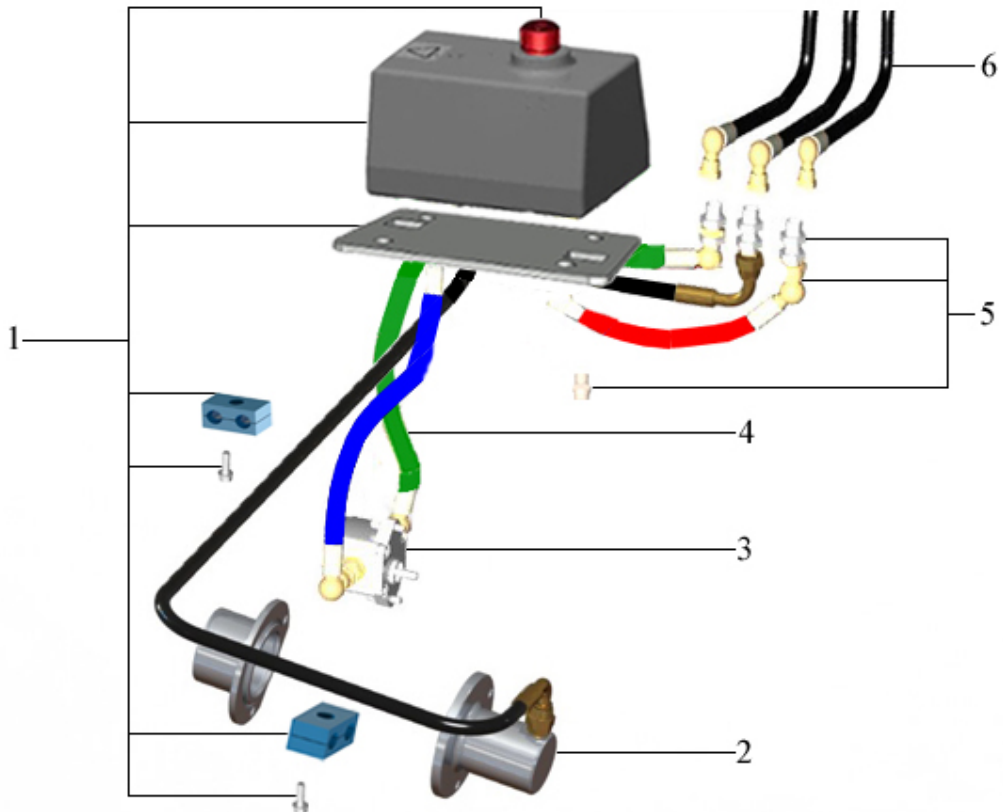

2.9. HAND START

Pos	Part.No	Label	No
1	101984	HAND START	1
2	101985	ROPE, RECOIL STARTER	1

2.10. ENGINE MOUNTINGS PART

Pos	Part.No	Label	No
1	1001107	BOLT / M6SF 8x20 8.8 FZB	1
2	100356	WASHER / HS 8,4x29x2	1
3	100430	FLAT KEY / TK 5x5x30 H9	1
4	100326	WASHER / HS 8	4
5	100100	BOLT / M6S 8x20 8.8 fzb	1
6	100439	RUBBER-COVERED CLIP / 22 mm	1

3. HYDRAULIC SYSTEM

Pos	Label
1	Hydraulic mounting, parts
2	Cylinder, parts
3	Hydraulic pump, parts
4	Hydraulic, hoses
5	Hydraulic mounting, parts
6	Hydraulic, handle

3.1. HYDRAULIC MOUNTING, PARTS

Pos	Part.No	Label	No
1	101042	OIL FILLER CAP	1
2	303025	HYDRAULIC OIL TANK	1
3	303267	PLATE	1
4	1010042	ADAPTER	1
6	100153	BOLT / M6S 8x30 8.8 fzb	1
7	303241	BEARING CAP	1
8	1010040	DOUBLE CLAMP	1
9	100153	BOLT / M6S 8x30 8.8 fzb	1
10	101007	COUPLING / R1/4UF-R1/4UF	2
11	1010042	ADAPTER	2
12	101003	COUPLING R1/4"UF-R1/4"UF	3