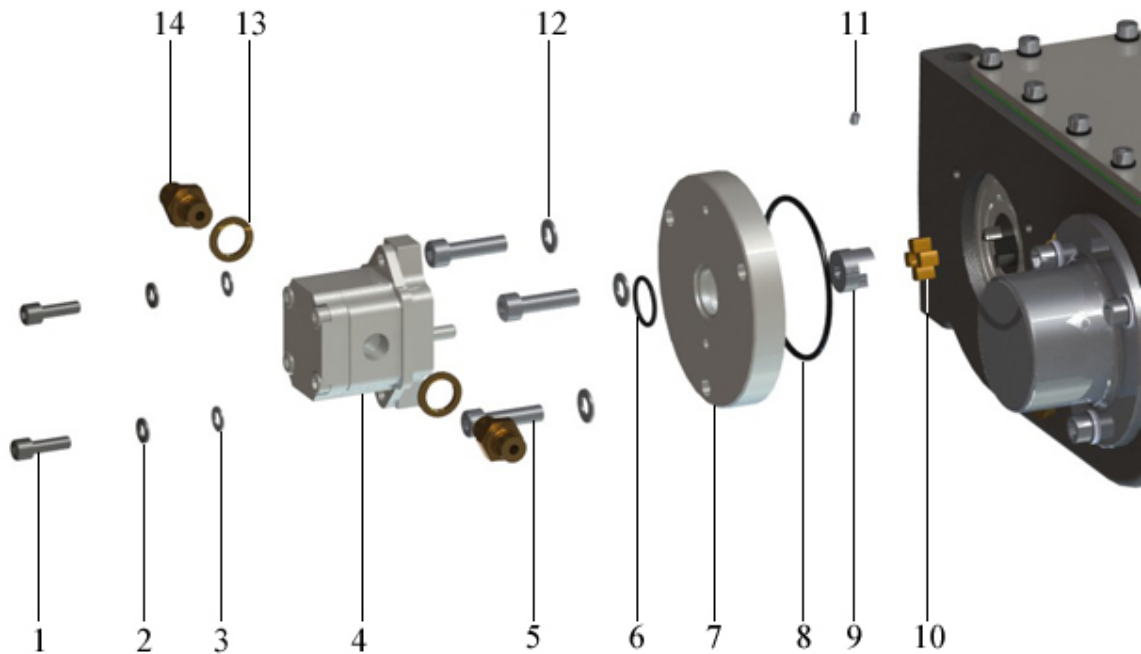

3.3. HYDRAULIC PUMP, PARTS

Pos	Part.No	Label	No
1	100149	BOLT / MC6S 6x20 8.8 fzb	2
2	100325	WASHER / HS 6	2
3	100300	WASHER / BRB 6,4x12 HB200 fzb	2
4	101037	HYDRAULIC PUMP	1
5	100153	BOLT / M6S 8x30 8.8 fzb	3
6	100611	O-RING / 22,22x2,62 NBR 70	1
7	201517	PUMP FLANGE	1
8	100603	O-RING / 72,0x3 NBR 70	1
9	201516	CLAW COUPLING	1
10	100808	GEAR RIM	1
11	100146	BOLT / MS6SS 4x6 SS	1
12	100301	WASHER / BRB 8,4x16 HB200 fzb	3
13	101092	RUBBER/STEEL WASHER M14	2
14	101091	COUPLING / R1/4 UF- M14x1,5UF	2