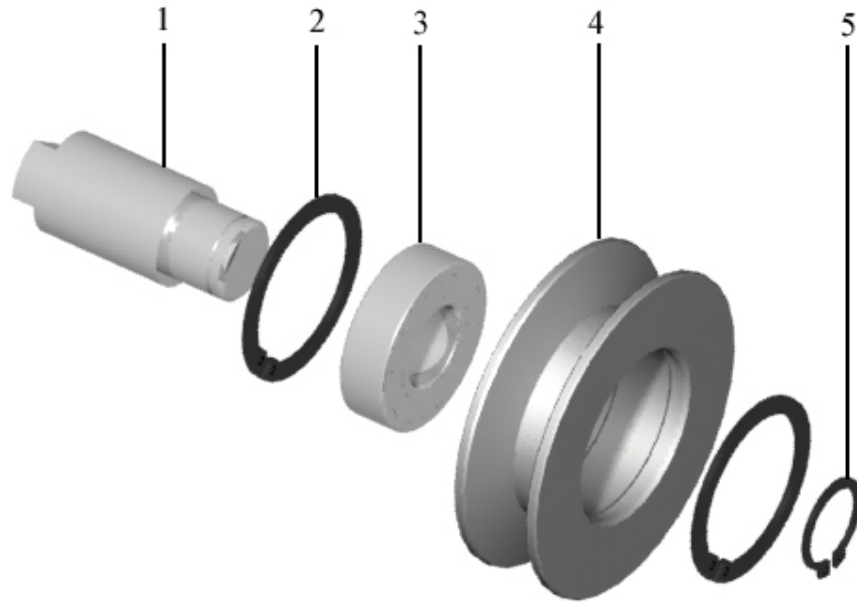

8. CHASSI

Pos	Label
1	Handle joints, parts
2	Belt tensioner
3	Chassi, parts

8.1. HANDLE JOINTS, PARTS

Pos	Part.No	Label	No
1	100151	BOLT / M6S 10x25 8.8 fzb	4
2	100702	SUSPENSION UNIT	1
3	201640	MOUNTING CLAMP	1
4	100220	NUT / LOCKING M6MF M10	4

8.2. BELT TENSIONER

Pos	Label
1	Belt tensioner, cpl
1	Belt tensioner, parts

8.2.1. BELT TENSIONER, CPL

Pos	Part.No	Label	No
1	303104	BELT TENSIONER	1

8.2.1. BELT TENSIONER, PARTS

Pos	Part.No	Label	No
1	303097	SHAFT	1
2	100465	CIRCLIP / SGH 42	2
3	100530	BEARING / 6004 DDU C3 ENSS6	1
4	303096	BELT WHEEL	1
5	100466	CIRCLIP / SGA 20	1