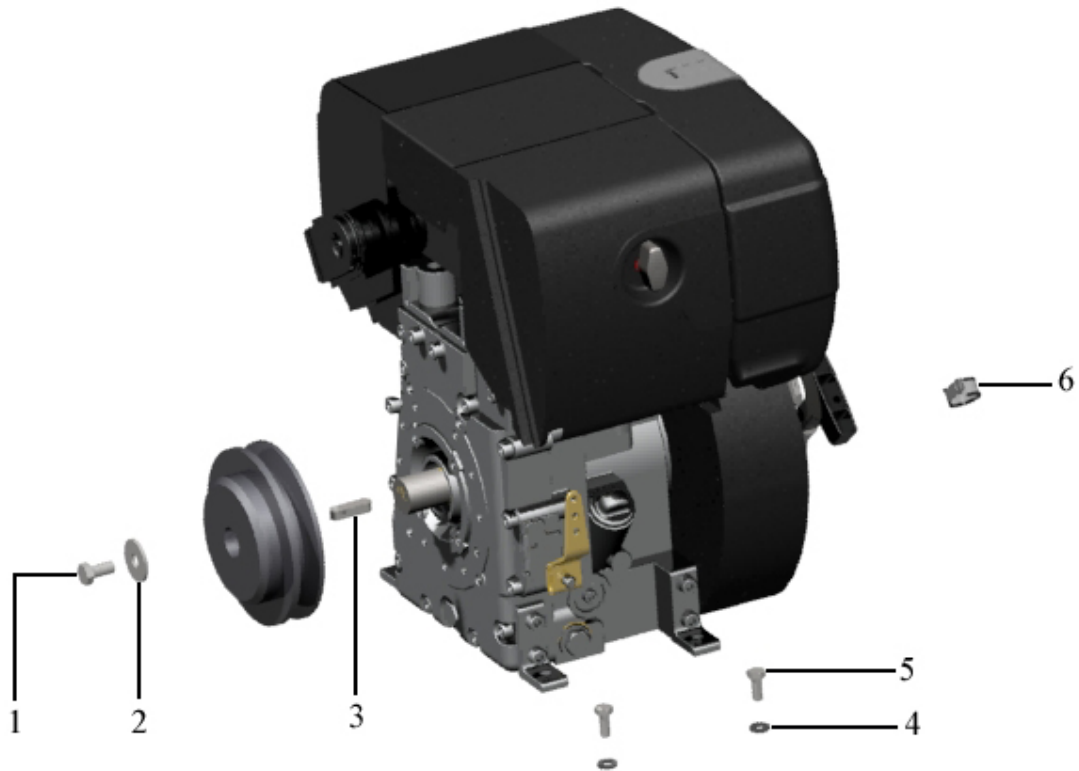

2.10. ENGINE MOUNTINGS PART

Pos	Part.No	Label	No
1	1001107	BOLT / M6SF 8x20 8.8 FZB	1
2	100356	WASHER / HS 8,4x29x2	1
3	100430	FLAT KEY / TK 5x5x30 H9	1
4	100326	WASHER / HS 8	4
5	100100	BOLT / M6S 8x20 8.8 fzb	1
6	100439	RUBBER-COVERED CLIP / 22 mm	1